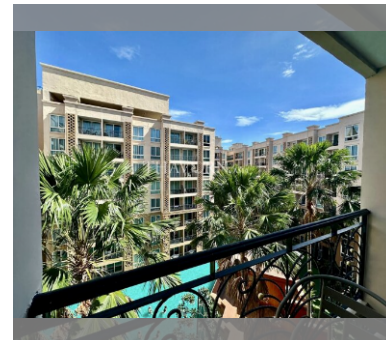

Condo for sale 1 bedroom 36 m² in Atlantis Condo Resort, Pattaya

฿ 2,580,000

UNIT PARAMETERS:

| | |
|--------------------|------------------|
| UID | FS-239561 |
| quota | foreign quota |
| type | 1 bedroom |
| size | 36m ² |
| floor | 6 |
| view | pool view |
| transfer cost | |
| transfer fee payer | 50/50 |
| additional cost | |

Swimming pool: swimming pool, kids pool, water slides, waterfall, jacuzzi.

Chill zone: chill zone, garden.

Health zone: gym, sauna, hamam.

Other: reception, lobby, clubhouse, games room, kids playgarden, CCTV, security, minimart, laundry.