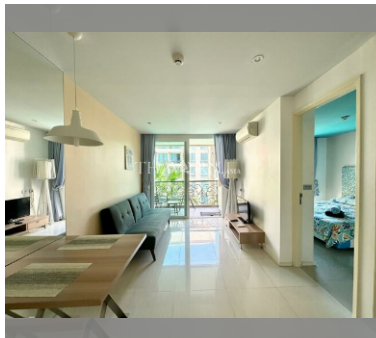

Condo for sale 1 bedroom 36 m² in Atlantis Condo Resort, Pattaya

฿ 2,580,000

UNIT PARAMETERS:

UID	FS-239561
quota	foreign quota
type	1 bedroom
size	36m²
floor	6
view	pool view
transfer cost	
transfer fee payer	50/50
additional cost	

PROJECT PARAMETERS:

district	Jomtien
buildings	5
floors	8
built in	2014
maintenance	฿ 15,120/year

FACILITIES:

General information: resort, meters to beach: 500, minutes to beach: 5, open parking, covered parking.

Swimming pool: swimming pool, kids pool, water slides, waterfall, jacuzzi.

Chill zone: chill zone, garden.

Health zone: gym, sauna, hamam.

Other: reception, lobby, clubhouse, games room, kids playgarden, CCTV, security, minimart, laundry.