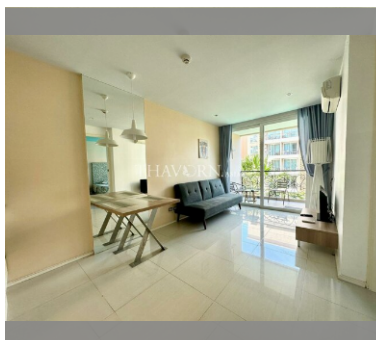

Condo for sale 1 bedroom 36 m² in Atlantis Condo Resort, Pattaya

฿ 2,580,000

UNIT PARAMETERS:

| | |
|--------------------|------------------|
| UID | FS-239561 |
| quota | foreign quota |
| type | 1 bedroom |
| size | 36m ² |
| floor | 6 |
| view | pool view |
| transfer cost | |
| transfer fee payer | 50/50 |
| additional cost | |

Swimming pool: swimming pool, kids pool, water slides, waterfall, jacuzzi.

Chill zone: chill zone, garden.

Health zone: gym, sauna, hamam.

Other: reception, lobby, clubhouse, games room, kids playgarden, CCTV, security, minimart, laundry.