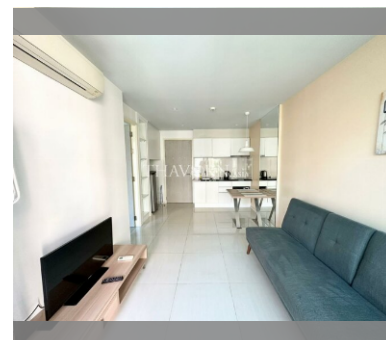

Condo for sale 1 bedroom 36 m² in Atlantis Condo Resort, Pattaya

฿ 2,580,000

UNIT PARAMETERS:

UID	FS-239561
quota	foreign quota
type	1 bedroom
size	36m²
floor	6
view	pool view
transfer cost	
transfer fee payer	50/50
additional cost	

PROJECT PARAMETERS:

district	Jomtien
buildings	5
floors	8
built in	2014
maintenance	฿ 15,120/year

FACILITIES:

General information: resort, meters to beach: 500, minutes to beach: 5, open parking, covered parking.

Swimming pool: swimming pool, kids pool, water slides, waterfall, jacuzzi.

Chill zone: chill zone, garden.

Health zone: gym, sauna, hamam.

Other: reception, lobby, clubhouse, games room, kids playgarden, CCTV, security, minimart, laundry.