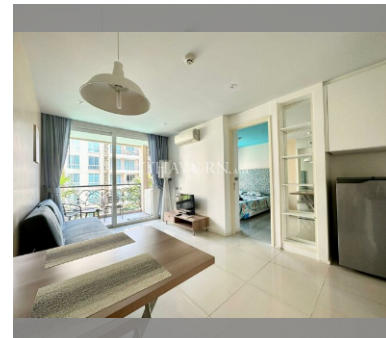

Condo for sale 1 bedroom 36 m² in Atlantis Condo Resort, Pattaya

฿ 2,580,000

UNIT PARAMETERS:

UID	FS-239561
quota	foreign quota
type	1 bedroom
size	36m²
floor	6
view	pool view
transfer cost	
transfer fee payer	50/50
additional cost	

PROJECT PARAMETERS:

district	Jomtien
buildings	5
floors	8
built in	2014
maintenance	฿ 15,120/year

FACILITIES:

General information: resort, meters to beach: 500, minutes to beach: 5, open parking, covered parking.

Swimming pool: swimming pool, kids pool, water slides, waterfall, jacuzzi.

Chill zone: chill zone, garden.

Health zone: gym, sauna, hamam.

Other: reception, lobby, clubhouse, games room, kids playgarden, CCTV, security, minimart, laundry.