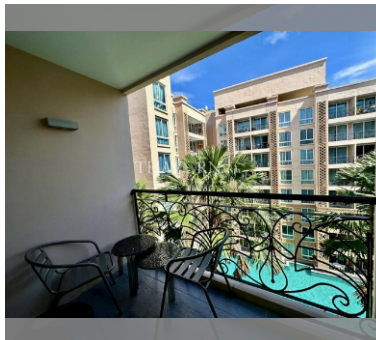

Condo for sale 1 bedroom 36 m² in Atlantis Condo Resort, Pattaya

฿ 2,580,000

UNIT PARAMETERS:

| | |
|--------------------|------------------|
| UID | FS-239561 |
| quota | foreign quota |
| type | 1 bedroom |
| size | 36m ² |
| floor | 6 |
| view | pool view |
| transfer cost | |
| transfer fee payer | 50/50 |
| additional cost | |

Swimming pool: swimming pool, kids pool, water slides, waterfall, jacuzzi.

Chill zone: chill zone, garden.

Health zone: gym, sauna, hamam.

Other: reception, lobby, clubhouse, games room, kids playgarden, CCTV, security, minimart, laundry.