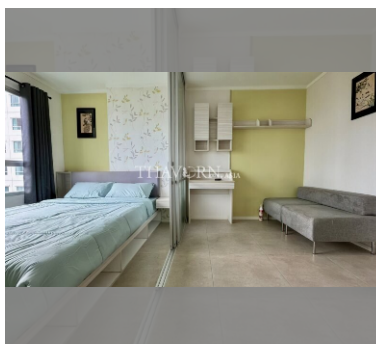

Condo for sale 1 bedroom 23 m² in Lumpini Ville Naklua - Wongamat, Pattaya

Welcome to your new home in the heart of Pattaya! This charming 1-bedroom flat in the prestigious Lumpini Ville Naklua - Wongamat offers a cozy 23 m² of fully furnished living space, perfect for those seeking comfort and convenience. Situated on the 20th floor of a modern 30-story building, this property provides stunning views and a peaceful retreat from the bustling city below. The flat comes with complete furnishings, making it move-in ready and ideal for anyone looking to settle in quickly. Located in the desirable Wongamat area, you'll be close to all the amenities and attractions that make Pattaya such a vibrant city. Whether you're a first-time buyer or looking for a smart investment, this apartment is available for 1,610,000 unde...

฿ 1,610,000

UNIT PARAMETERS:

UID	FS-239560
quota	foreign quota
type	1 bedroom
size	23m²
floor	20
view	sea view
quality	not chosen
transfer cost	
transfer fee payer	50/50
additional cost	

PROJECT PARAMETERS:

district	Wongamat
buildings	3
floors	30
built in	2014
maintenance	฿ 6,900/year

FACILITIES:

General information: highrise, multy-level parking, covered parking.

Swimming pool: swimming pool.

Chill zone: chill zone, garden.

Health zone: gym.

Other: reception, lobby, clubhouse, kids playgarden, CCTV, security, laundry.