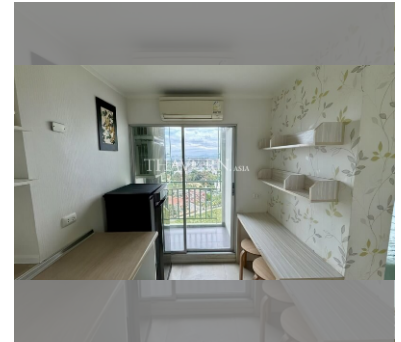

Condo for sale 1 bedroom 23 m² in Lumpini Ville Naklua - Wongamat, Pattaya

฿ 1,610,000

UNIT PARAMETERS:

UID	FS-239560
quota	foreign quota
type	1 bedroom
size	23m²
floor	20
view	sea view
quality	not chosen
transfer fee payer	50/50

PROJECT PARAMETERS:

district	Wongamat
buildings	3
floors	30
built in	2014
maintenance	฿ 6,900/year

FACILITIES:

General information: highrise, multy-level parking, covered parking.

Swimming pool: swimming pool.

Chill zone: chill zone, garden.

Health zone: gym.

Other: reception, lobby, clubhouse, kids playgarden, CCTV, security, laundry.