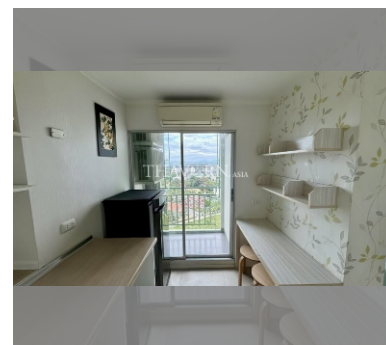

Condo for sale 1 bedroom 23 m² in Lumpini Ville Naklua - Wongamat, Pattaya

Welcome to your new home in the heart of Pattaya! This charming 1-bedroom flat in the prestigious Lumpini Ville Naklua - Wongamat offers a cozy 23 m² of fully furnished living space, perfect for those seeking comfort and convenience. Situated on the 20th floor of a modern 30-story building, this property provides stunning views and a peaceful retreat from the bustling city below. The flat comes with complete furnishings, making it move-in ready and ideal for anyone looking to settle in quickly. Located in the desirable Wongamat area, you'll be close to all the amenities and attractions that make Pattaya such a vibrant city. Whether you're a first-time buyer or looking for a smart investment, this apartment is available for 1,610,000 unde...

฿ 1,610,000

UNIT PARAMETERS:

UID	FS-239560
quota	foreign quota
type	1 bedroom
size	23m²
floor	20
view	sea view
quality	not chosen
transfer cost	
transfer fee payer	50/50
additional cost	

PROJECT PARAMETERS:

district	Wongamat
buildings	3
floors	30
built in	2014
maintenance	฿ 6,900/year

FACILITIES:

General information: highrise, multy-level parking, covered parking.

Swimming pool: swimming pool.

Chill zone: chill zone, garden.

Health zone: gym.

Other: reception, lobby, clubhouse, kids playgarden, CCTV, security, laundry.