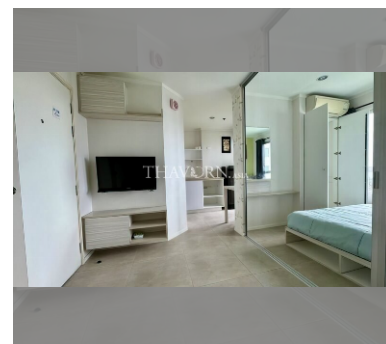

Condo for sale 1 bedroom 23 m² in Lumpini Ville Naklua - Wongamat, Pattaya

Welcome to your new home in the heart of Pattaya! This charming 1-bedroom flat in the prestigious Lumpini Ville Naklua - Wongamat offers a cozy 23 m² of fully furnished living space, perfect for those seeking comfort and convenience. Situated on the 20th floor of a modern 30-story building, this property provides stunning views and a peaceful retreat from the bustling city below. The flat comes with complete furnishings, making it move-in ready and ideal for anyone looking to settle in quickly. Located in the desirable Wongamat area, you'll be close to all the amenities and attractions that make Pattaya such a vibrant city. Whether you're a first-time buyer or looking for a smart investment, this apartment is available for 1,610,000 unde...

฿ 1,610,000

UNIT PARAMETERS:

UID	FS-239560
quota	foreign quota
type	1 bedroom
size	23m²
floor	20
view	sea view
quality	not chosen
transfer cost	
transfer fee payer	50/50
additional cost	

PROJECT PARAMETERS:

district	Wongamat
buildings	3
floors	30
built in	2014
maintenance	฿ 6,900/year

FACILITIES:

General information: highrise, multy-level parking, covered parking.

Swimming pool: swimming pool.

Chill zone: chill zone, garden.

Health zone: gym.

Other: reception, lobby, clubhouse, kids playgarden, CCTV, security, laundry.