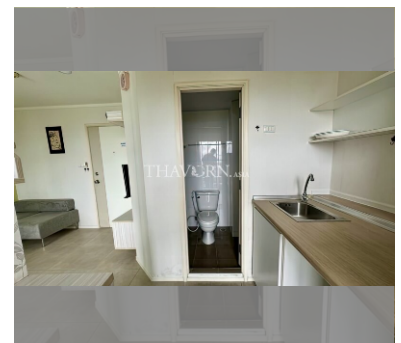

Condo for sale 1 bedroom 23 m² in Lumpini Ville Naklua - Wongamat, Pattaya

฿ 1,610,000

UNIT PARAMETERS:

UID	FS-239560
quota	foreign quota
type	1 bedroom
size	23m²
floor	20
view	sea view
quality	not chosen
transfer fee payer	50/50

PROJECT PARAMETERS:

district	Wongamat
buildings	3
floors	30
built in	2014
maintenance	฿ 6,900/year

FACILITIES:

General information: highrise, multy-level parking, covered parking.

Swimming pool: swimming pool.

Chill zone: chill zone, garden.

Health zone: gym.

Other: reception, lobby, clubhouse, kids playgarden, CCTV, security, laundry.