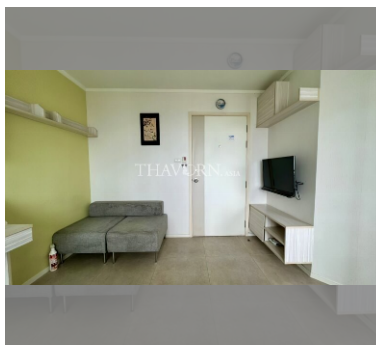

Condo for sale 1 bedroom 23 m² in Lumpini Ville Naklua - Wongamat, Pattaya

Welcome to your new home in the heart of Pattaya! This charming 1-bedroom flat in the prestigious Lumpini Ville Naklua - Wongamat offers a cozy 23 m² of fully furnished living space, perfect for those seeking comfort and convenience. Situated on the 20th floor of a modern 30-story building, this property provides stunning views and a peaceful retreat from the bustling city below. The flat comes with complete furnishings, making it move-in ready and ideal for anyone looking to settle in quickly. Located in the desirable Wongamat area, you'll be close to all the amenities and attractions that make Pattaya such a vibrant city. Whether you're a first-time buyer or looking for a smart investment, this apartment is available for 1,610,000 unde...

฿ 1,610,000

UNIT PARAMETERS:

UID	FS-239560
quota	foreign quota
type	1 bedroom
size	23m²
floor	20
view	sea view
quality	not chosen
transfer cost	
transfer fee payer	50/50
additional cost	

PROJECT PARAMETERS:

district	Wongamat
buildings	3
floors	30
built in	2014
maintenance	฿ 6,900/year

FACILITIES:

General information: highrise, multy-level parking, covered parking.

Swimming pool: swimming pool.

Chill zone: chill zone, garden.

Health zone: gym.

Other: reception, lobby, clubhouse, kids playgarden, CCTV, security, laundry.