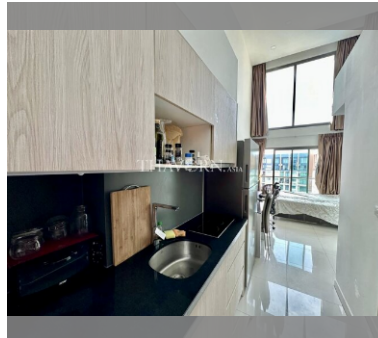

Condo for sale studio 24.33 m² in Laguna Beach Resort 2, Pattaya

฿ 1,790,000

UNIT PARAMETERS:

UID	FS-239545
quota	foreign quota
type	studio
size	24.33m²
floor	7
view	pool view
transfer cost	
transfer fee payer	50/50
additional cost	

PROJECT PARAMETERS:

district	Jomtien
buildings	4
floors	8
built in	2016

FACILITIES:

General information: resort, meters to beach: 700, minutes to beach: 10, underground parking.

Swimming pool: swimming pool, kids pool, water slides, waterfall, jacuzzi, pool bar .

Chill zone: chill zone, garden.

Health zone: gym, sauna, massage.

Other: reception, lobby, clubhouse, kids playgarden, CCTV, security, minimart, laundry.