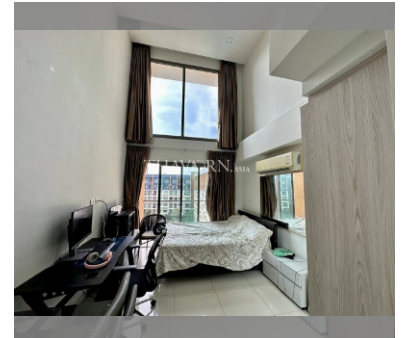

Condo for sale studio 24.33 m² in Laguna Beach Resort 2, Pattaya

฿ 1,790,000

UNIT PARAMETERS:

UID	FS-239545
quota	foreign quota
type	studio
size	24.33m²
floor	7
view	pool view
transfer cost	
transfer fee payer	50/50
additional cost	

PROJECT PARAMETERS:

district	Jomtien
buildings	4
floors	8
built in	2016

FACILITIES:

General information: resort, meters to beach: 700, minutes to beach: 10, underground parking.

Swimming pool: swimming pool, kids pool, water slides, waterfall, jacuzzi, pool bar .

Chill zone: chill zone, garden.

Health zone: gym, sauna, massage.

Other: reception, lobby, clubhouse, kids playgarden, CCTV, security, minimart, laundry.