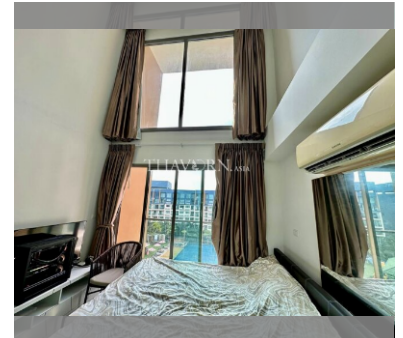

Condo for sale studio 24.33 m² in Laguna Beach Resort 2, Pattaya

฿ 1,790,000

UNIT PARAMETERS:

UID	FS-239545
quota	foreign quota
type	studio
size	24.33m²
floor	7
view	pool view
transfer cost	
transfer fee payer	50/50
additional cost	

PROJECT PARAMETERS:

district	Jomtien
buildings	4
floors	8
built in	2016

FACILITIES:

General information: resort, meters to beach: 700, minutes to beach: 10, underground parking.

Swimming pool: swimming pool, kids pool, water slides, waterfall, jacuzzi, pool bar .

Chill zone: chill zone, garden.

Health zone: gym, sauna, massage.

Other: reception, lobby, clubhouse, kids playgarden, CCTV, security, minimart, laundry.