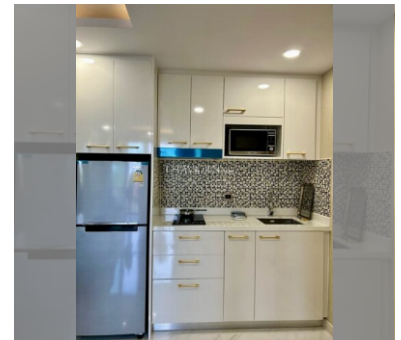

Condo for sale 1 bedroom 35 m² in Dusit Grand Park 2, Pattaya

฿ 2,770,000

UNIT PARAMETERS:

UID	FS-239543
quota	foreign quota
type	1 bedroom
size	35m²
floor	3
view	city view
quality	not chosen
transfer fee payer	50/50

PROJECT PARAMETERS:

district	Jomtien
buildings	5
floors	8
built in	2020

FACILITIES:

General information: boutique, underground parking.

Swimming pool: swimming pool, kids pool, jacuzzi.

Chill zone: chill zone, garden.

Health zone: gym.

Other: lobby, clubhouse, CCTV, security.