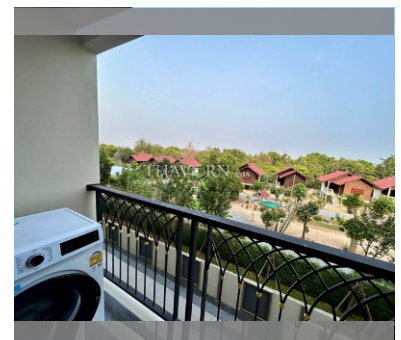

Condo for sale 1 bedroom 35 m² in Dusit Grand Park 2, Pattaya

฿ 2,770,000

UNIT PARAMETERS:

UID	FS-239543
quota	foreign quota
type	1 bedroom
size	35m ²
floor	3
view	city view
transfer cost	
transfer fee payer	50/50
additional cost	

PROJECT PARAMETERS:

district	Jomtien
buildings	5
floors	8
built in	2020

FACILITIES:

General information: boutique, underground parking.

Swimming pool: swimming pool, kids pool, jacuzzi.

Chill zone: chill zone, garden.

Health zone: gym.

Other: lobby, clubhouse, CCTV, security.

details