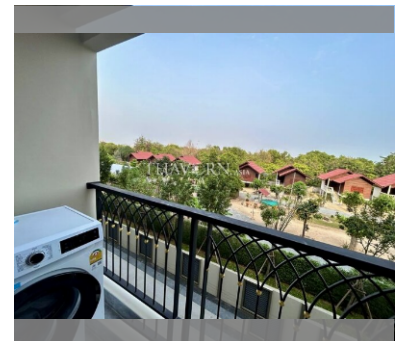

Condo for sale 1 bedroom 35 m² in Dusit Grand Park 2, Pattaya

฿ 2,770,000

UNIT PARAMETERS:

UID	FS-239543
quota	foreign quota
type	1 bedroom
size	35m ²
floor	3
view	city view
quality	not chosen
transfer fee payer	50/50

PROJECT PARAMETERS:

district	Jomtien
buildings	5
floors	8
built in	2020

FACILITIES:

General information: boutique, underground parking.

Swimming pool: swimming pool, kids pool, jacuzzi.

Chill zone: chill zone, garden.

Health zone: gym.

Other: lobby, clubhouse, CCTV, security.

details