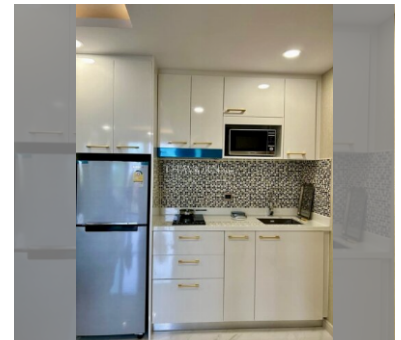

Condo for sale 1 bedroom 35 m² in Dusit Grand Park 2, Pattaya

฿ 2,770,000

UNIT PARAMETERS:

UID	FS-239543
quota	foreign quota
type	1 bedroom
size	35m²
floor	3
view	city view
transfer cost	
transfer fee payer	50/50
additional cost	

PROJECT PARAMETERS:

district	Jomtien
buildings	5
floors	8
built in	2020

FACILITIES:

General information: boutique, underground parking.

Swimming pool: swimming pool, kids pool, jacuzzi.

Chill zone: chill zone, garden.

Health zone: gym.

Other: lobby, clubhouse, CCTV, security.