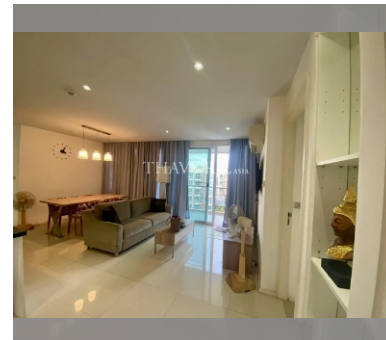

Condo for sale 2 bedroom 72.57 m² in Atlantis Condo Resort, Pattaya

฿ 3,880,000

UNIT PARAMETERS:

UID	FS-239527
quota	foreign quota
type	2 bedroom
size	72.57m²
floor	8
view	pool view
transfer cost	
transfer fee payer	50/50
additional cost	

PROJECT PARAMETERS:

district	Jomtien
buildings	5
floors	8
built in	2014
maintenance	฿ 30,479/year

FACILITIES:

General information: resort, meters to beach: 500, minutes to beach: 5, open parking, covered parking.

Swimming pool: swimming pool, kids pool, water slides, waterfall, jacuzzi.

Chill zone: chill zone, garden.

Health zone: gym, sauna, hamam.

Other: reception, lobby, clubhouse, games room, kids playgarden, CCTV, security, minimart, laundry.