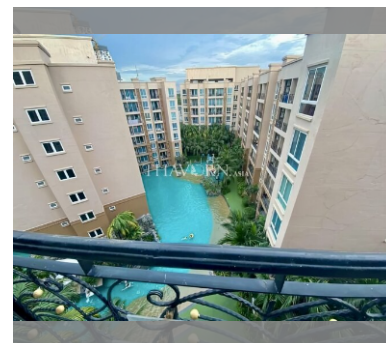

Condo for sale 2 bedroom 72.57 m² in Atlantis Condo Resort, Pattaya

฿ 3,880,000

UNIT PARAMETERS:

UID	FS-239527
quota	foreign quota
type	2 bedroom
size	72.57m ²
floor	8
view	pool view
transfer cost	
transfer fee payer	50/50
additional cost	

PROJECT PARAMETERS:

district	Jomtien
buildings	5
floors	8
built in	2014
maintenance	฿ 30,479/year

FACILITIES:

General information: resort, meters to beach: 500, minutes to beach: 5, open parking, covered parking.

Swimming pool: swimming pool, kids pool, water slides, waterfall, jacuzzi.

Chill zone: chill zone, garden.

Health zone: gym, sauna, hamam.

Other: reception, lobby, clubhouse, games room, kids playgarden, CCTV, security, minimart, laundry.