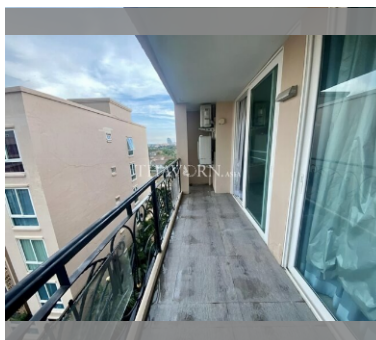

Condo for sale 2 bedroom 72.57 m² in Atlantis Condo Resort, Pattaya

฿ 3,880,000

UNIT PARAMETERS:

UID	FS-239527
quota	foreign quota
type	2 bedroom
size	72.57m²
floor	8
view	pool view
transfer cost	
transfer fee payer	50/50
additional cost	

PROJECT PARAMETERS:

district	Jomtien
buildings	5
floors	8
built in	2014
maintenance	฿ 30,479/year

FACILITIES:

General information: resort, meters to beach: 500, minutes to beach: 5, open parking, covered parking.

Swimming pool: swimming pool, kids pool, water slides, waterfall, jacuzzi.

Chill zone: chill zone, garden.

Health zone: gym, sauna, hamam.

Other: reception, lobby, clubhouse, games room, kids playgarden, CCTV, security, minimart, laundry.