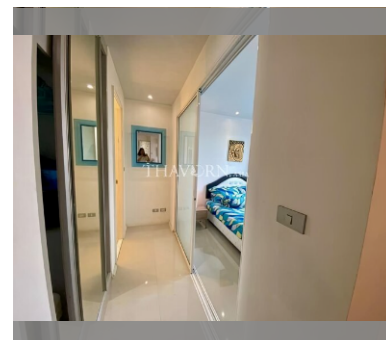

Condo for sale 2 bedroom 72.57 m² in Atlantis Condo Resort, Pattaya

฿ 3,880,000

UNIT PARAMETERS:

UID	FS-239527
quota	foreign quota
type	2 bedroom
size	72.57m²
floor	8
view	pool view
transfer cost	
transfer fee payer	50/50
additional cost	

PROJECT PARAMETERS:

district	Jomtien
buildings	5
floors	8
built in	2014
maintenance	฿ 30,479/year

FACILITIES:

General information: resort, meters to beach: 500, minutes to beach: 5, open parking, covered parking.

Swimming pool: swimming pool, kids pool, water slides, waterfall, jacuzzi.

Chill zone: chill zone, garden.

Health zone: gym, sauna, hamam.

Other: reception, lobby, clubhouse, games room, kids playgarden, CCTV, security, minimart, laundry.