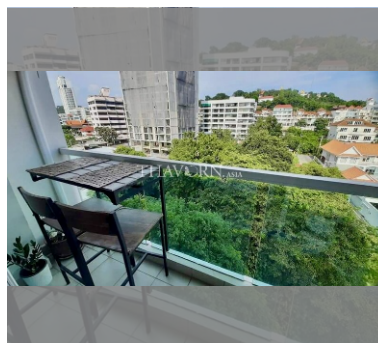

Condo for sale studio 24 m² in Art on the Hill, Pattaya

฿ 1,310,000

UNIT PARAMETERS:

UID	FS-239526
quota	foreign quota
type	studio
size	24m ²
floor	8
view	city view
transfer cost	
transfer fee payer	50/50
additional cost	

Chill zone: chill zone, garden, rooftop chillout.

Health zone: gym.

Other: lobby, CCTV, security.

details