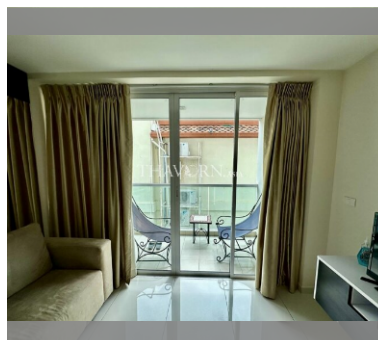

Condo for sale 1 bedroom 48.25 m² in Art on the Hill, Pattaya

฿ 2,630,000

UNIT PARAMETERS:

UID	FS-239525
quota	foreign quota
type	1 bedroom
size	48.25m²
floor	5
view	city view
quality	not chosen
transfer fee payer	Seller 50/ Buyer 50

PROJECT PARAMETERS:

district	Pratumnak
buildings	1
floors	8
built in	2013
maintenance	฿ 22,581/year

FACILITIES:

General information: lowrise, underground parking.

Swimming pool: swimming pool, rooftop pool.

Chill zone: chill zone, garden, rooftop chillout.

Health zone: gym.

Other: lobby, CCTV, security.