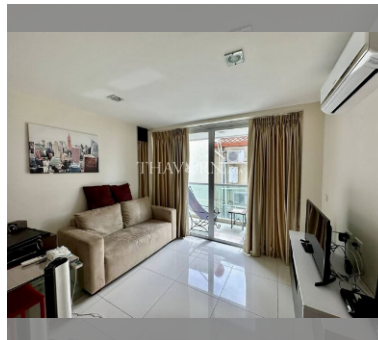

Condo for sale 1 bedroom 48.25 m² in Art on the Hill, Pattaya

฿ 2,630,000

UNIT PARAMETERS:

UID	FS-239525
quota	foreign quota
type	1 bedroom
size	48.25m²
floor	5
view	city view
quality	not chosen
transfer fee payer	Seller 50/ Buyer 50

PROJECT PARAMETERS:

district	Pratumnak
buildings	1
floors	8
built in	2013
maintenance	฿ 22,581/year

FACILITIES:

General information: lowrise, underground parking.

Swimming pool: swimming pool, rooftop pool.

Chill zone: chill zone, garden, rooftop chillout.

Health zone: gym.

Other: lobby, CCTV, security.