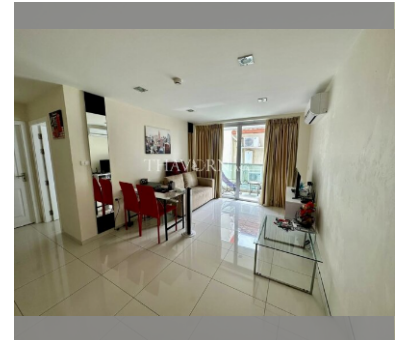

Condo for sale 1 bedroom 48.25 m² in Art on the Hill, Pattaya

฿ 2,630,000

UNIT PARAMETERS:

UID	FS-239525
quota	foreign quota
type	1 bedroom
size	48.25m²
floor	5
view	city view
quality	not chosen
transfer fee payer	Seller 50/ Buyer 50

PROJECT PARAMETERS:

district	Pratumnak
buildings	1
floors	8
built in	2013
maintenance	฿ 22,581/year

FACILITIES:

General information: lowrise, underground parking.

Swimming pool: swimming pool, rooftop pool.

Chill zone: chill zone, garden, rooftop chillout.

Health zone: gym.

Other: lobby, CCTV, security.