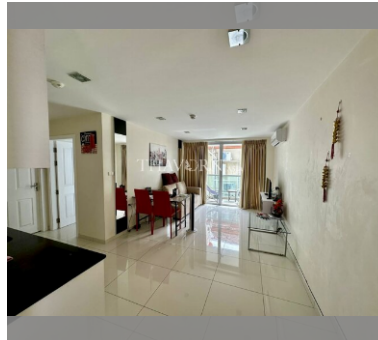

Condo for sale 1 bedroom 48.25 m² in Art on the Hill, Pattaya

฿ 2,630,000

UNIT PARAMETERS:

UID	FS-239525
quota	foreign quota
type	1 bedroom
size	48.25m²
floor	5
view	city view
quality	not chosen
transfer fee payer	Seller 50/ Buyer 50

PROJECT PARAMETERS:

district	Pratumnak
buildings	1
floors	8
built in	2013
maintenance	฿ 22,581/year

FACILITIES:

General information: lowrise, underground parking.

Swimming pool: swimming pool, rooftop pool.

Chill zone: chill zone, garden, rooftop chillout.

Health zone: gym.

Other: lobby, CCTV, security.