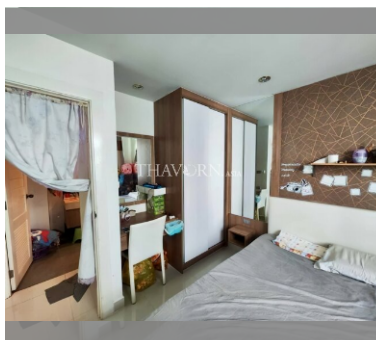

Condo for sale 1 bedroom 35 m² in Amazon Residence, Pattaya

฿ 1,720,000

UNIT PARAMETERS:

UID	FS-239524
quota	foreign quota
type	1 bedroom
size	35m²
floor	3
view	city view
quality	not chosen
transfer fee payer	50/50

PROJECT PARAMETERS:

district	Jomtien
buildings	4
floors	8
built in	2014
maintenance	฿ 14,700/year

FACILITIES:

General information: resort, shuttle bus, open parking.

Swimming pool: swimming pool, kids pool, water slides, waterfall, jacuzzi.

Chill zone: chill zone, garden.

Health zone: gym, sauna, hamam.

Other: reception, lobby, games room, CCTV, security, minimart, laundry.