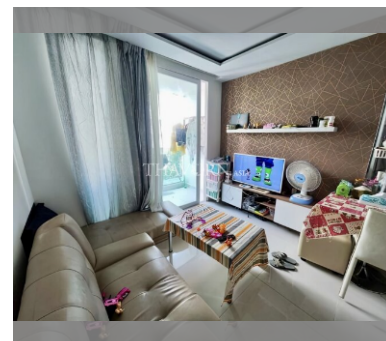

Condo for sale 1 bedroom 35 m² in Amazon Residence, Pattaya

฿ 1,720,000

UNIT PARAMETERS:

UID	FS-239524
quota	foreign quota
type	1 bedroom
size	35m ²
floor	3
view	city view
quality	not chosen
transfer fee payer	50/50

PROJECT PARAMETERS:

district	Jomtien
buildings	4
floors	8
built in	2014
maintenance	฿ 14,700/year

FACILITIES:

General information: resort, shuttle bus, open parking.

Swimming pool: swimming pool, kids pool, water slides, waterfall, jacuzzi.

Chill zone: chill zone, garden.

Health zone: gym, sauna, hamam.

Other: reception, lobby, games room, CCTV, security, minimart, laundry.

details