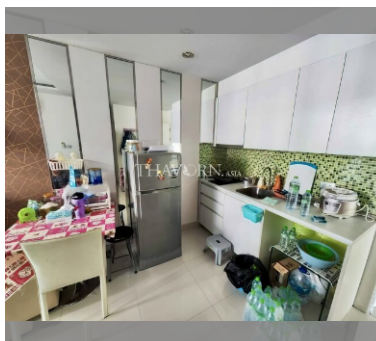

Condo for sale 1 bedroom 35 m² in Amazon Residence, Pattaya

฿ 1,720,000

UNIT PARAMETERS:

UID	FS-239524
quota	foreign quota
type	1 bedroom
size	35m²
floor	3
view	city view
quality	not chosen
transfer fee payer	50/50

PROJECT PARAMETERS:

district	Jomtien
buildings	4
floors	8
built in	2014
maintenance	฿ 14,700/year

FACILITIES:

General information: resort, shuttle bus, open parking.

Swimming pool: swimming pool, kids pool, water slides, waterfall, jacuzzi.

Chill zone: chill zone, garden.

Health zone: gym, sauna, hamam.

Other: reception, lobby, games room, CCTV, security, minimart, laundry.