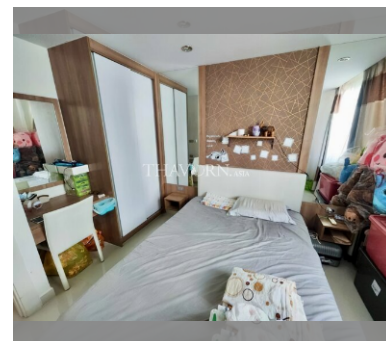

Condo for sale 1 bedroom 35 m² in Amazon Residence, Pattaya

฿ 1,720,000

UNIT PARAMETERS:

UID	FS-239524
quota	foreign quota
type	1 bedroom
size	35m²
floor	3
view	city view
quality	not chosen
transfer fee payer	50/50

PROJECT PARAMETERS:

district	Jomtien
buildings	4
floors	8
built in	2014
maintenance	฿ 14,700/year

FACILITIES:

General information: resort, shuttle bus, open parking.

Swimming pool: swimming pool, kids pool, water slides, waterfall, jacuzzi.

Chill zone: chill zone, garden.

Health zone: gym, sauna, hamam.

Other: reception, lobby, games room, CCTV, security, minimart, laundry.