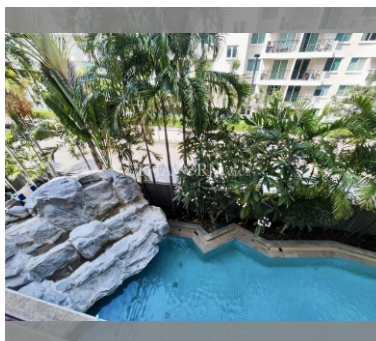

PROJECT PARAMETERS:

district	Jomtien
buildings	4
floors	8
built in	2014
maintenance	฿ 14,700/year

FACILITIES:

General information: resort, shuttle bus, open parking.

Swimming pool: swimming pool, kids pool, water slides, waterfall, jacuzzi.

Chill zone: chill zone, garden.

Health zone: gym, sauna, hamam.

Other: reception, lobby, games room, CCTV, security, minimart, laundry.

details