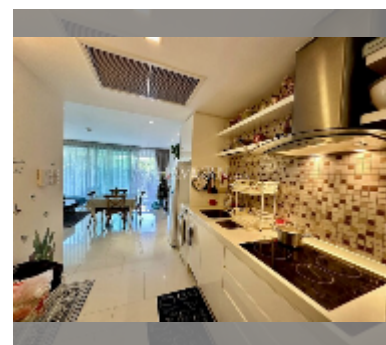

Condo for sale 2 bedroom 79 m² in The Sanctuary, Pattaya

฿ 7,040,000

UNIT PARAMETERS:

UID	FS-239510
quota	foreign quota
type	2 bedroom
size	79m²
floor	3
view	garden view

PROJECT PARAMETERS:

district	Wongamat
buildings	5
floors	8
built in	2009
maintenance	฿ 33,180/year

FACILITIES:

General information: boutique, underground parking.

Swimming pool: swimming pool.

Chill zone: chill zone, garden.

Health zone: gym, sauna.

Other: lobby, kids playgarden, CCTV, security, minimart.