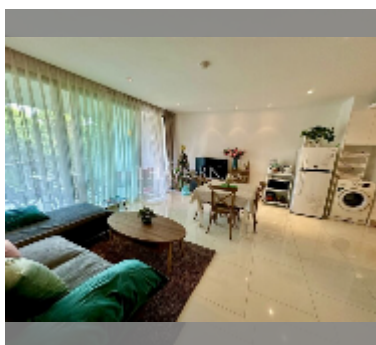

Condo for sale 2 bedroom 79 m² in The Sanctuary, Pattaya

฿ 7,040,000

UNIT PARAMETERS:

UID	FS-239510
quota	foreign quota
type	2 bedroom
size	79m²
floor	3
view	garden view

PROJECT PARAMETERS:

district	Wongamat
buildings	5
floors	8
built in	2009
maintenance	฿ 33,180/year

FACILITIES:

General information: boutique, underground parking.

Swimming pool: swimming pool.

Chill zone: chill zone, garden.

Health zone: gym, sauna.

Other: lobby, kids playgarden, CCTV, security, minimart.