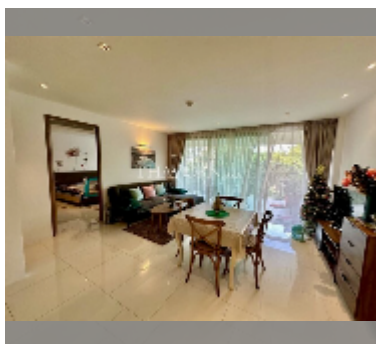

Condo for sale 2 bedroom 79 m² in The Sanctuary, Pattaya

฿ 7,040,000

UNIT PARAMETERS:

UID	FS-239510
quota	foreign quota
type	2 bedroom
size	79m²
floor	3
view	garden view

PROJECT PARAMETERS:

district	Wongamat
buildings	5
floors	8
built in	2009
maintenance	฿ 33,180/year

FACILITIES:

General information: boutique, underground parking.

Swimming pool: swimming pool.

Chill zone: chill zone, garden.

Health zone: gym, sauna.

Other: lobby, kids playgarden, CCTV, security, minimart.