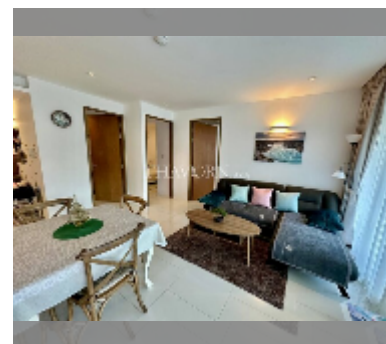

Condo for sale 2 bedroom 79 m² in The Sanctuary, Pattaya

฿ 7,040,000

UNIT PARAMETERS:

UID	FS-239510
quota	foreign quota
type	2 bedroom
size	79m²
floor	3
view	garden view

PROJECT PARAMETERS:

district	Wongamat
buildings	5
floors	8
built in	2009
maintenance	฿ 33,180/year

FACILITIES:

General information: boutique, underground parking.

Swimming pool: swimming pool.

Chill zone: chill zone, garden.

Health zone: gym, sauna.

Other: lobby, kids playgarden, CCTV, security, minimart.