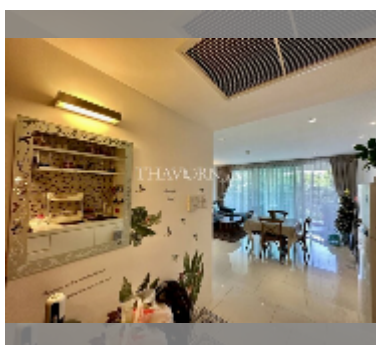

Condo for sale 2 bedroom 79 m² in The Sanctuary, Pattaya

฿ 7,040,000

UNIT PARAMETERS:

UID	FS-239510
quota	foreign quota
type	2 bedroom
size	79m ²
floor	3
view	garden view

PROJECT PARAMETERS:

district	Wongamat
buildings	5
floors	8
built in	2009
maintenance	฿ 33,180/year

FACILITIES:

General information: boutique, underground parking.

Swimming pool: swimming pool.

Chill zone: chill zone, garden.

Health zone: gym, sauna.

Other: lobby, kids playgarden, CCTV, security, minimart.