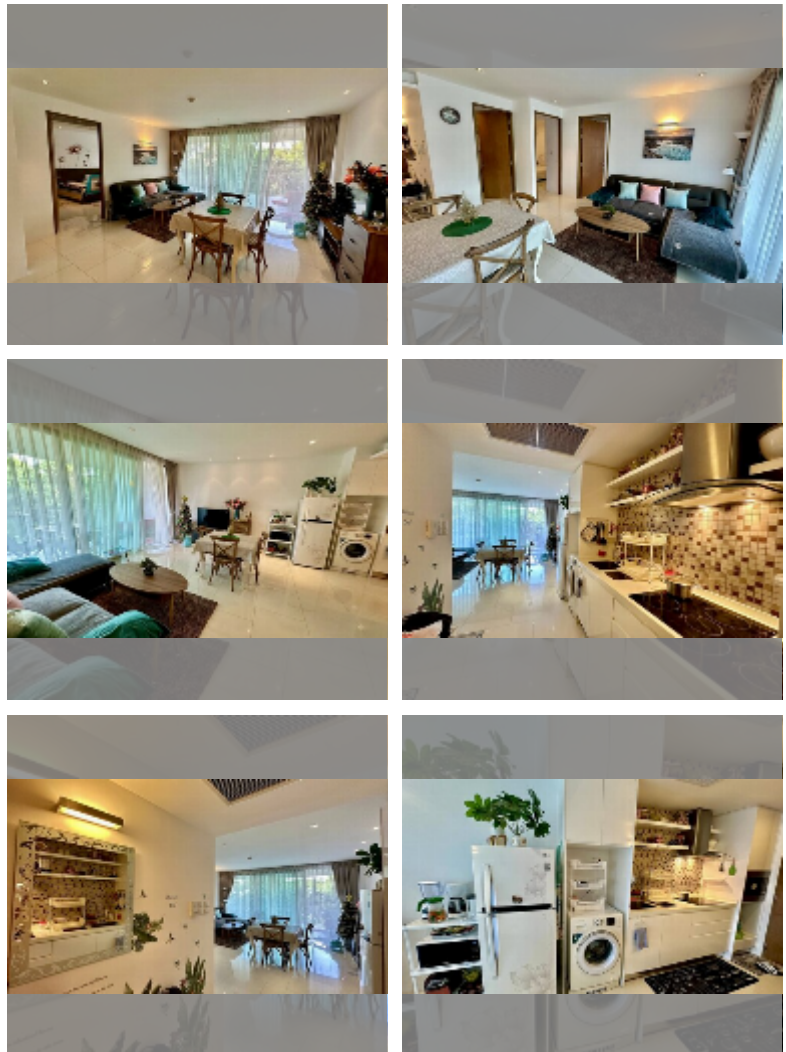

Condo for sale 2 bedroom 94 m² in The Sanctuary, Pattaya

฿ 6,870,000

UNIT PARAMETERS:

UID	FS-239510
quota	foreign quota
type	2 bedroom
size	94m ²
floor	3
view	garden view

PROJECT PARAMETERS:

district	Wongamat
buildings	5
floors	8
built in	2009
maintenance	฿ 39,480/year

FACILITIES:

General information: boutique, underground parking.

Swimming pool: swimming pool.

Chill zone: chill zone, garden.

Health zone: gym, sauna.

Other: lobby, kids playgarden, CCTV, security, minimart.