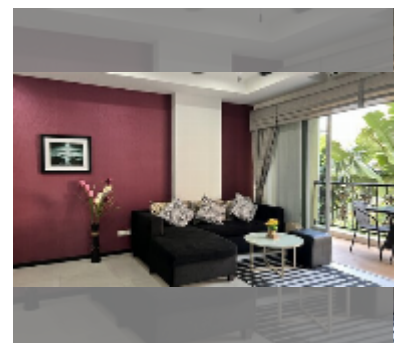

Condo for sale 1 bedroom 47.52 m² in Siam Oriental Twins, Pattaya

฿ 2,300,000

UNIT PARAMETERS:

UID	FS-239501
quota	company ownership
type	1 bedroom
size	47.52m²
floor	3
view	city view

PROJECT PARAMETERS:

district	Pratumnak
buildings	2
floors	7
built in	2009
maintenance	฿ 19,958/year

FACILITIES:

General information: boutique, meters to beach: 500, pets are allowed, underground parking.

Swimming pool: swimming pool.

Other: CCTV, security.