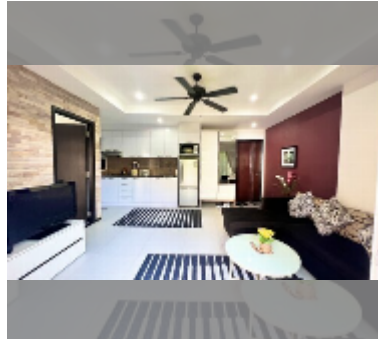

Condo for sale 1 bedroom 47.52 m² in Siam Oriental Twins, Pattaya

฿ 2,300,000

UNIT PARAMETERS:

UID	FS-239501
quota	company ownership
type	1 bedroom
size	47.52m²
floor	3
view	city view

PROJECT PARAMETERS:

district	Pratumnak
buildings	2
floors	7
built in	2009
maintenance	฿ 19,958/year

FACILITIES:

General information: boutique, meters to beach: 500, pets are allowed, underground parking.

Swimming pool: swimming pool.

Other: CCTV, security.