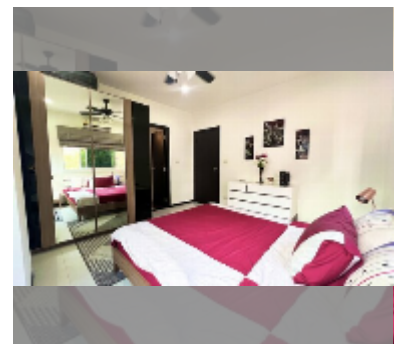

Condo for sale 1 bedroom 47.52 m² in Siam Oriental Twins, Pattaya

฿ 2,300,000

UNIT PARAMETERS:

UID	FS-239501
quota	company ownership
type	1 bedroom
size	47.52m²
floor	3
view	city view

PROJECT PARAMETERS:

district	Pratumnak
buildings	2
floors	7
built in	2009
maintenance	฿ 19,958/year

FACILITIES:

General information: boutique, meters to beach: 500, pets are allowed, underground parking.

Swimming pool: swimming pool.

Other: CCTV, security.