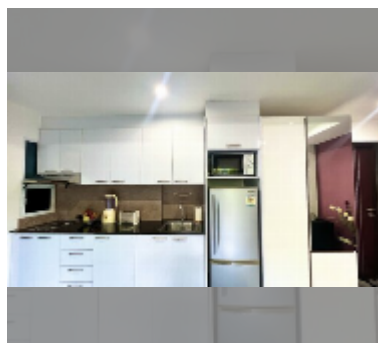

Condo for sale 1 bedroom 47.52 m² in Siam Oriental Twins, Pattaya

฿ 2,300,000

UNIT PARAMETERS:

UID	FS-239501
quota	company ownership
type	1 bedroom
size	47.52m²
floor	3
view	city view

PROJECT PARAMETERS:

district	Pratumnak
buildings	2
floors	7
built in	2009
maintenance	฿ 19,958/year

FACILITIES:

General information: boutique, meters to beach: 500, pets are allowed, underground parking.

Swimming pool: swimming pool.

Other: CCTV, security.