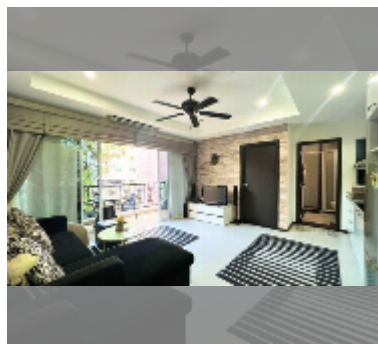

Condo for sale 1 bedroom 47.52 m² in Siam Oriental Twins, Pattaya

฿ 2,300,000

UNIT PARAMETERS:

UID	FS-239501
quota	company ownership
type	1 bedroom
size	47.52m²
floor	3
view	city view

PROJECT PARAMETERS:

district	Pratumnak
buildings	2
floors	7
built in	2009
maintenance	฿ 19,958/year

FACILITIES:

General information: boutique, meters to beach: 500, pets are allowed, underground parking.

Swimming pool: swimming pool.

Other: CCTV, security.