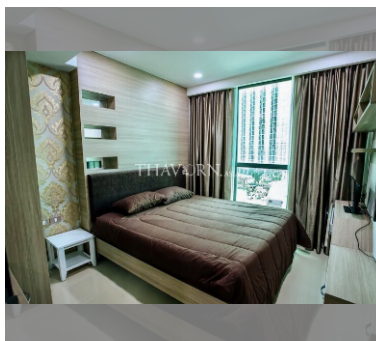

Condo for sale 1 bedroom 35 m² in Dusit Grand Condo View, Pattaya

฿ 3,030,000

UNIT PARAMETERS:

UID	FS-239490
quota	foreign quota
type	1 bedroom
size	35m²
floor	5
view	sea view
transfer cost	
transfer fee payer	On buyer
additional cost	

PROJECT PARAMETERS:

district	Jomtien
buildings	1
floors	36
built in	2014
maintenance	฿ 16,800/year

FACILITIES:

General information: highrise, meters to beach: 300, underground parking, open parking.

Swimming pool: swimming pool, kids pool, waterfall, jacuzzi.

Health zone: gym.

Other: reception, CCTV, security, minimart, laundry.