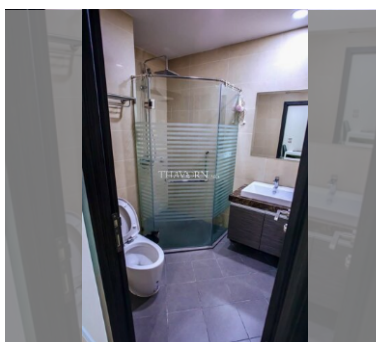

### FACILITIES:

**General information:** highrise, meters to beach: 300, underground parking, open parking.

**Swimming pool:** swimming pool, kids pool, waterfall, jacuzzi.

**Health zone:** gym.

**Other:** reception, CCTV, security, minimart, laundry.