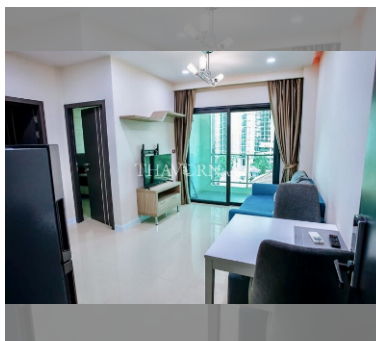

Condo for sale 1 bedroom 35 m² in Dusit Grand Condo View, Pattaya

฿ 3,030,000

UNIT PARAMETERS:

UID	FS-239490
quota	foreign quota
type	1 bedroom
size	35m²
floor	5
view	sea view
transfer cost	
transfer fee payer	On buyer
additional cost	

PROJECT PARAMETERS:

district	Jomtien
buildings	1
floors	36
built in	2014
maintenance	฿ 16,800/year

FACILITIES:

General information: highrise, meters to beach: 300, underground parking, open parking.

Swimming pool: swimming pool, kids pool, waterfall, jacuzzi.

Health zone: gym.

Other: reception, CCTV, security, minimart, laundry.