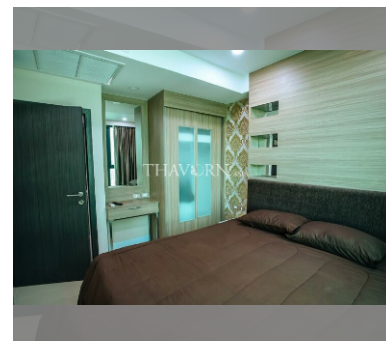

Condo for sale 1 bedroom 35 m² in Dusit Grand Condo View, Pattaya

฿ 3,030,000

UNIT PARAMETERS:

UID	FS-239490
quota	foreign quota
type	1 bedroom
size	35m²
floor	5
view	sea view
transfer cost	
transfer fee payer	On buyer
additional cost	

PROJECT PARAMETERS:

district	Jomtien
buildings	1
floors	36
built in	2014
maintenance	฿ 16,800/year

FACILITIES:

General information: highrise, meters to beach: 300, underground parking, open parking.

Swimming pool: swimming pool, kids pool, waterfall, jacuzzi.

Health zone: gym.

Other: reception, CCTV, security, minimart, laundry.