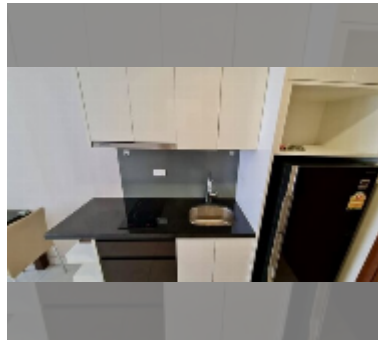

## Condo for sale studio 27 m<sup>2</sup> in C View Residence Pattaya, Pattaya

**฿ 1,310,000**

**UNIT PARAMETERS:**

UID	FS-239489
quota	foreign quota
type	studio
size	27m <sup>2</sup>
floor	4
view	city view

**PROJECT PARAMETERS:**

district	Pratumnak
buildings	2
floors	8
built in	2014
maintenance	฿ 12,960/year

**FACILITIES:**

General information: boutique, meters to beach: 350, minutes to beach: 5, underground parking.  
 Swimming pool: rooftop pool.  
 Chill zone: garden.  
 Other: lobby, CCTV, security.