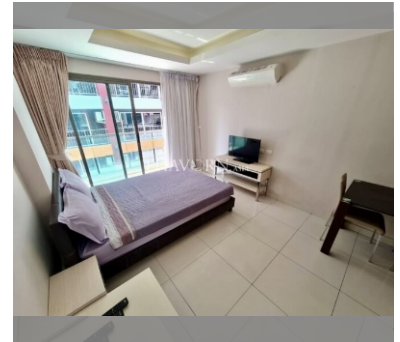

Condo for sale studio 27 m² in C View Residence Pattaya, Pattaya

฿ 1,310,000

UNIT PARAMETERS:

UID	FS-239489
quota	foreign quota
type	studio
size	27m ²
floor	4
view	city view
transfer cost	
transfer fee payer	50/50
additional cost	

PROJECT PARAMETERS:

district	Pratumnak
floors	8
built in	2015
maintenance	฿ 12,960/year

FACILITIES:

General information: boutique, meters to beach: 350, minutes to beach: 5, underground parking.
Swimming pool: rooftop pool.
Chill zone: garden.
Other: lobby, CCTV, security.