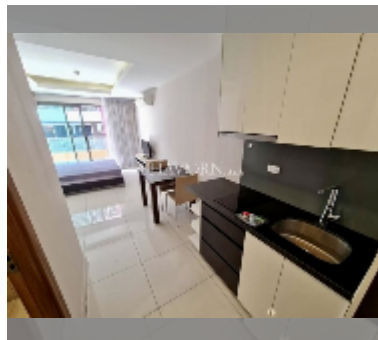

## Condo for sale studio 27 m<sup>2</sup> in C View Residence Pattaya, Pattaya

**฿ 1,310,000**

**UNIT PARAMETERS:**

UID	FS-239489
quota	foreign quota
type	studio
size	27m <sup>2</sup>
floor	4
view	city view

**PROJECT PARAMETERS:**

district	Pratumnak
buildings	2
floors	8
built in	2014
maintenance	฿ 12,960/year

**FACILITIES:**

General information: boutique, meters to beach: 350, minutes to beach: 5, underground parking.  
 Swimming pool: rooftop pool.  
 Chill zone: garden.  
 Other: lobby, CCTV, security.