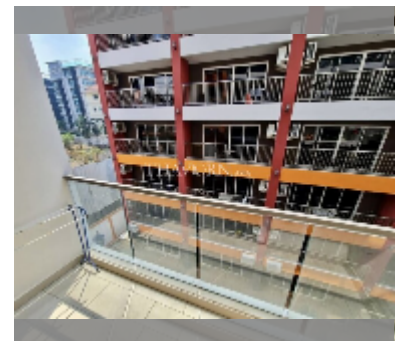

## Condo for sale studio 27 m<sup>2</sup> in C View Residence Pattaya, Pattaya

**฿ 1,310,000**

**UNIT PARAMETERS:**

UID	FS-239489
quota	foreign quota
type	studio
size	27m <sup>2</sup>
floor	4
view	city view

**PROJECT PARAMETERS:**

district	Pratumnak
buildings	2
floors	8
built in	2014
maintenance	฿ 12,960/year

**FACILITIES:**

General information: boutique, meters to beach: 350, minutes to beach: 5, underground parking.  
 Swimming pool: rooftop pool.  
 Chill zone: garden.  
 Other: lobby, CCTV, security.