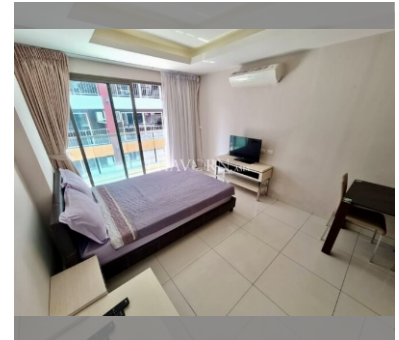

Condo for sale studio 27 m² in C View Residence Pattaya, Pattaya

฿ 1,310,000

UNIT PARAMETERS:

UID	FS-239489
quota	foreign quota
type	studio
size	27m ²
floor	4
view	city view
transfer fee payer	50/50

PROJECT PARAMETERS:

district	Pratumnak
buildings	2
floors	8
built in	2014
maintenance	฿ 12,960/year

FACILITIES:

General information: boutique, meters to beach: 350, minutes to beach: 5, underground parking.
Swimming pool: rooftop pool.
Chill zone: garden.
Other: lobby, CCTV, security.