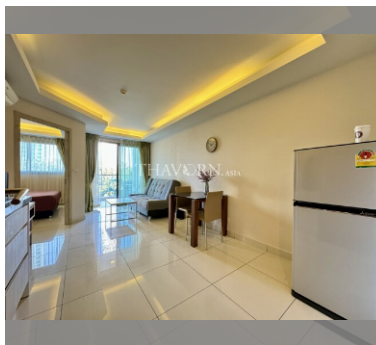

฿ 1,900,000

UNIT PARAMETERS:

UID	FS-239488
quota	foreign quota
type	1 bedroom
size	40m²
floor	4
view	city view
quality	excellent
equipment	furniture, household appliances, kitchen appliances
online viewing	on
transfer cost	~120.000
transfer fee payer	On Buyer
additional cost	
exclusive	on

PROJECT PARAMETERS:

district	Jomtien
buildings	3
floors	8
built in	2015
maintenance	฿ 16,800/year

FACILITIES:

General information: resort, meters to beach: 500, underground parking.

Swimming pool: swimming pool, kids pool, water slides, waterfall, jacuzzi, sunbathing area, artificial beach.

Chill zone: chill zone, garden.

Health zone: gym.

Other: reception, clubhouse, kids playgarden, security, minimart, laundry.