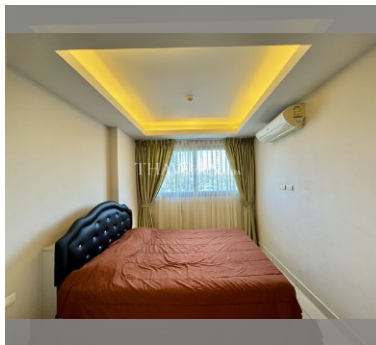

฿ 1,900,000

UNIT PARAMETERS:

UID	FS-239488
quota	foreign quota
type	1 bedroom
size	40m²
floor	4
view	city view
quality	excellent
equipment	furniture, household appliances, kitchen appliances
online viewing	on
transfer cost	~120.000
transfer fee payer	On Buyer
additional cost	
exclusive	on

PROJECT PARAMETERS:

district	Jomtien
buildings	3
floors	8
built in	2015
maintenance	฿ 16,800/year

FACILITIES:

General information: resort, meters to beach: 500, underground parking.

Swimming pool: swimming pool, kids pool, water slides, waterfall, jacuzzi, sunbathing area, artificial beach.

Chill zone: chill zone, garden.

Health zone: gym.

Other: reception, clubhouse, kids playgarden, security, minimart, laundry.