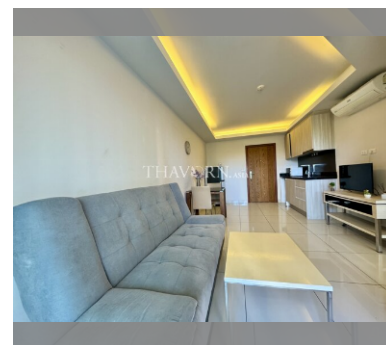

฿ 1,900,000

UNIT PARAMETERS:

UID	FS-239488
quota	foreign quota
type	1 bedroom
size	40m²
floor	4
view	city view
quality	excellent
equipment	furniture, household appliances, kitchen appliances
online viewing	on
transfer cost	~120.000
transfer fee payer	On Buyer
additional cost	
exclusive	on

PROJECT PARAMETERS:

district	Jomtien
buildings	3
floors	8
built in	2015
maintenance	฿ 16,800/year

FACILITIES:

General information: resort, meters to beach: 500, underground parking.

Swimming pool: swimming pool, kids pool, water slides, waterfall, jacuzzi, sunbathing area, artificial beach.

Chill zone: chill zone, garden.

Health zone: gym.

Other: reception, clubhouse, kids playgarden, security, minimart, laundry.