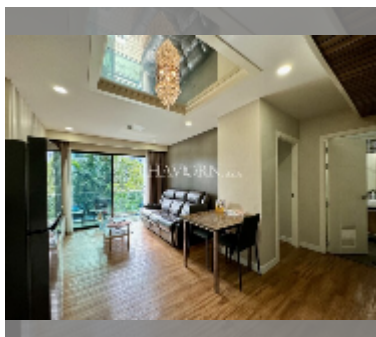

Condo for sale 2 bedroom 63 m² in Dusit Grand Park, Pattaya

฿ 3,850,000

UNIT PARAMETERS:

UID	FS-239472
quota	thai quota
type	2 bedroom
size	63m ²
floor	3
view	pool view
quality	good
equipment: furniture, kitchen appliances, smart home system	
online viewing	yes

PROJECT PARAMETERS:

district	Jomtien
buildings	6
floors	8
built in	2015
maintenance	฿ 26,460/year

FACILITIES:

General information: resort, meters to beach: 500, minutes to beach: 10, underground parking, open parking.
Swimming pool: swimming pool, kids pool, water slides, waterfall, jacuzzi.
Chill zone: chill zone, garden.
Health zone: gym, sauna.
Other: lobby, clubhouse, CCTV, security, room service.