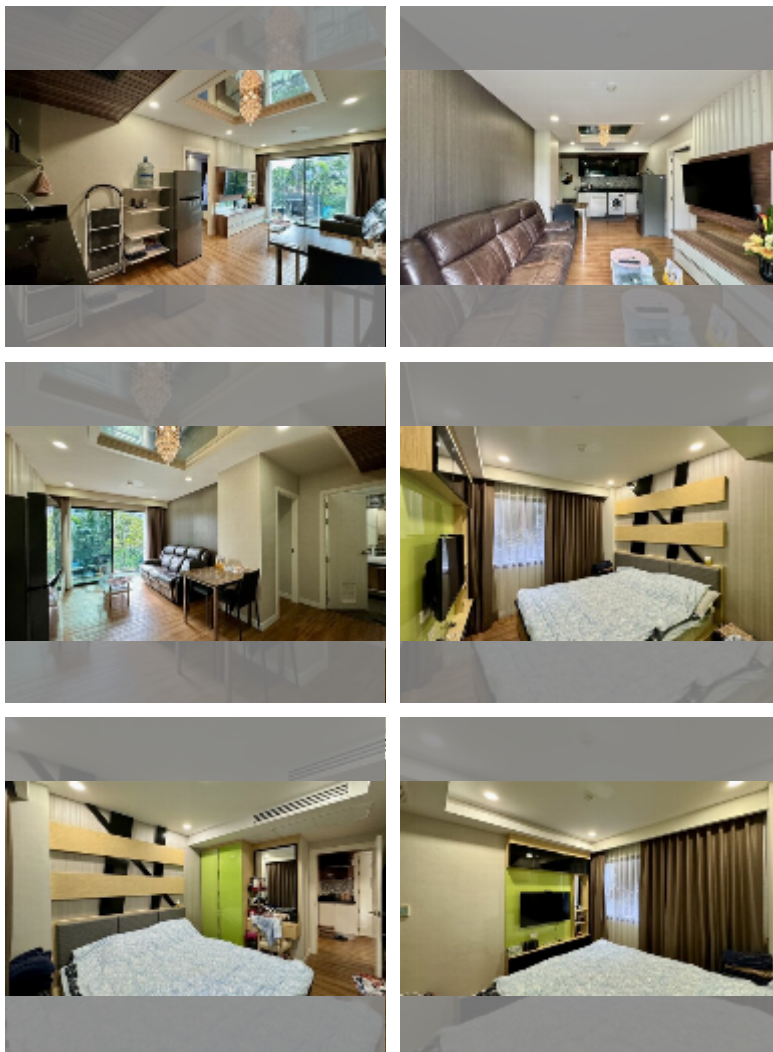

## Condo for sale 2 bedroom 63 m<sup>2</sup> in Dusit Grand Park, Pattaya

**฿ 3,850,000**

**UNIT PARAMETERS:**

UID	FS-239472
quota	thai quota
type	2 bedroom
size	63m <sup>2</sup>
floor	3
view	pool view
quality	good
equipment: furniture, kitchen appliances, smart home system	
online viewing	yes

**PROJECT PARAMETERS:**

district	Jomtien
buildings	6
floors	8
built in	2015
maintenance	฿ 26,460/year

**FACILITIES:**

**General information:** resort, meters to beach: 500, minutes to beach: 10, underground parking, open parking.  
**Swimming pool:** swimming pool, kids pool, water slides, waterfall, jacuzzi.  
**Chill zone:** chill zone, garden.  
**Health zone:** gym, sauna.  
**Other:** lobby, clubhouse, CCTV, security, room service.