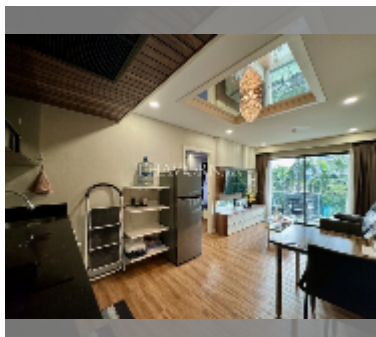

Condo for sale 2 bedroom 63 m² in Dusit Grand Park, Pattaya

฿ 3,850,000

UNIT PARAMETERS:

UID	FS-239472
quota	thai quota
type	2 bedroom
size	63m ²
floor	3
view	pool view
quality	good
equipment: furniture, kitchen appliances, smart home system	
online viewing	yes

PROJECT PARAMETERS:

district	Jomtien
buildings	6
floors	8
built in	2015
maintenance	฿ 26,460/year

FACILITIES:

General information: resort, meters to beach: 500, minutes to beach: 10, underground parking, open parking.
Swimming pool: swimming pool, kids pool, water slides, waterfall, jacuzzi.
Chill zone: chill zone, garden.
Health zone: gym, sauna.
Other: lobby, clubhouse, CCTV, security, room service.