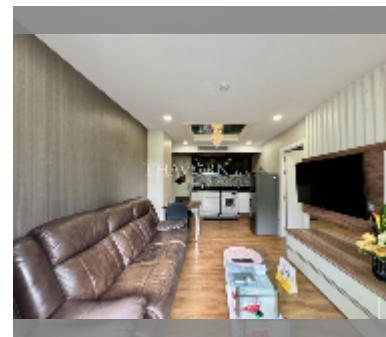

Condo for sale 2 bedroom 63 m² in Dusit Grand Park, Pattaya

฿ 3,850,000

UNIT PARAMETERS:

UID	FS-239472
quota	thai quota
type	2 bedroom
size	63m ²
floor	3
view	pool view
quality	good
equipment: furniture, kitchen appliances, smart home system	
online viewing	yes

PROJECT PARAMETERS:

district	Jomtien
buildings	6
floors	8
built in	2015
maintenance	฿ 26,460/year

FACILITIES:

General information: resort, meters to beach: 500, minutes to beach: 10, underground parking, open parking.
Swimming pool: swimming pool, kids pool, water slides, waterfall, jacuzzi.
Chill zone: chill zone, garden.
Health zone: gym, sauna.
Other: lobby, clubhouse, CCTV, security, room service.