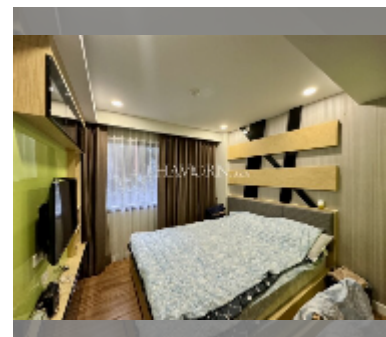

Condo for sale 2 bedroom 63 m² in Dusit Grand Park, Pattaya

฿ 3,850,000

UNIT PARAMETERS:

UID	FS-239472
quota	thai quota
type	2 bedroom
size	63m ²
floor	3
view	pool view
quality	good
equipment: furniture, kitchen appliances, smart home system	
online viewing	yes

PROJECT PARAMETERS:

district	Jomtien
buildings	6
floors	8
built in	2015
maintenance	฿ 26,460/year

FACILITIES:

General information: resort, meters to beach: 500, minutes to beach: 10, underground parking, open parking.
Swimming pool: swimming pool, kids pool, water slides, waterfall, jacuzzi.
Chill zone: chill zone, garden.
Health zone: gym, sauna.
Other: lobby, clubhouse, CCTV, security, room service.