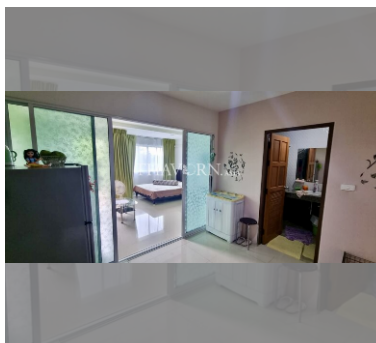

Condo for sale 1 bedroom 36 m² in Jomtien Beach Mountain 7, Pattaya

฿ 1,590,000

UNIT PARAMETERS:

UID	FS-239460
quota	foreign quota
type	1 bedroom
size	36m²
floor	2
view	city view
transfer cost	65000
transfer fee payer	On buyer
additional cost	

PROJECT PARAMETERS:

district	Jomtien
buildings	1
floors	8
built in	2015
maintenance	฿ 10,800/year

FACILITIES:

General information: lowrise, meters to beach: 150, minutes to beach: 2, covered parking.

Swimming pool: swimming pool.

Chill zone: garden.

Health zone: gym.

Other: CCTV, security.