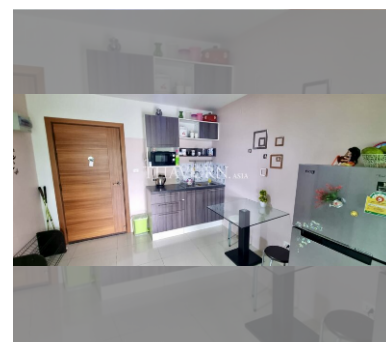

Condo for sale 1 bedroom 36 m² in Jomtien Beach Mountain 7, Pattaya

฿ 1,590,000

UNIT PARAMETERS:

UID	FS-239460
quota	foreign quota
type	1 bedroom
size	36m²
floor	2
view	city view
transfer cost	65000
transfer fee payer	On buyer
additional cost	

PROJECT PARAMETERS:

district	Jomtien
buildings	1
floors	8
built in	2015
maintenance	฿ 10,800/year

FACILITIES:

General information: lowrise, meters to beach: 150, minutes to beach: 2, covered parking.

Swimming pool: swimming pool.

Chill zone: garden.

Health zone: gym.

Other: CCTV, security.