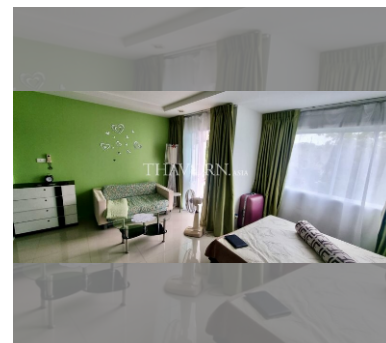

Condo for sale 1 bedroom 36 m² in Jomtien Beach Mountain 7, Pattaya

฿ 1,590,000

UNIT PARAMETERS:

UID	FS-239460
quota	foreign quota
type	1 bedroom
size	36m²
floor	2
view	city view
transfer cost	65000
transfer fee payer	On buyer
additional cost	

PROJECT PARAMETERS:

district	Jomtien
buildings	1
floors	8
built in	2015
maintenance	฿ 10,800/year

FACILITIES:

General information: lowrise, meters to beach: 150, minutes to beach: 2, covered parking.

Swimming pool: swimming pool.

Chill zone: garden.

Health zone: gym.

Other: CCTV, security.