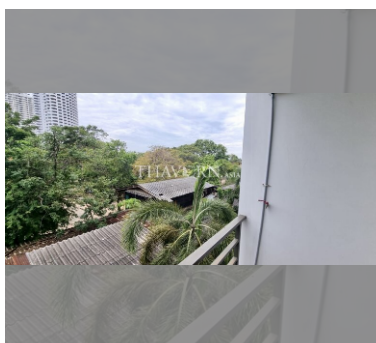

Condo for sale 1 bedroom 36 m² in Jomtien Beach Mountain 7, Pattaya

฿ 1,590,000

UNIT PARAMETERS:

UID	FS-239460
quota	foreign quota
type	1 bedroom
size	36m ²
floor	2
view	city view
transfer cost	65000
transfer fee payer	On buyer
additional cost	

Chill zone: garden.

Health zone: gym.

Other: CCTV, security.

details