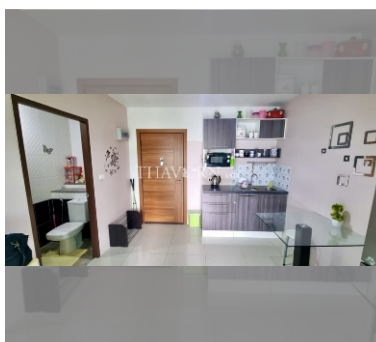

Condo for sale 1 bedroom 36 m² in Jomtien Beach Mountain 7, Pattaya

฿ 1,590,000

UNIT PARAMETERS:

UID	FS-239460
quota	foreign quota
type	1 bedroom
size	36m²
floor	2
view	city view
transfer cost	65000
transfer fee payer	On buyer
additional cost	

PROJECT PARAMETERS:

district	Jomtien
buildings	1
floors	8
built in	2015
maintenance	฿ 10,800/year

FACILITIES:

General information: lowrise, meters to beach: 150, minutes to beach: 2, covered parking.

Swimming pool: swimming pool.

Chill zone: garden.

Health zone: gym.

Other: CCTV, security.