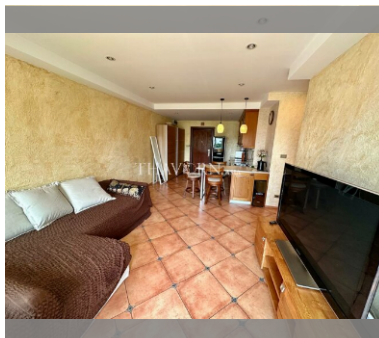

Condo for sale 2 bedroom 65 m² in Jomtien Beach Mountain 7, Pattaya

฿ 3,990,000

UNIT PARAMETERS:

UID	FS-239459
quota	foreign quota
type	2 bedroom
size	65m²
floor	3
view	city view
quality	not chosen
transfer fee payer	50/50

PROJECT PARAMETERS:

district	Jomtien
buildings	1
floors	8
built in	2015
maintenance	฿ 19,500/year

FACILITIES:

General information: lowrise, meters to beach: 150, minutes to beach: 2, covered parking.

Swimming pool: swimming pool.

Chill zone: garden.

Health zone: gym.

Other: CCTV, security.