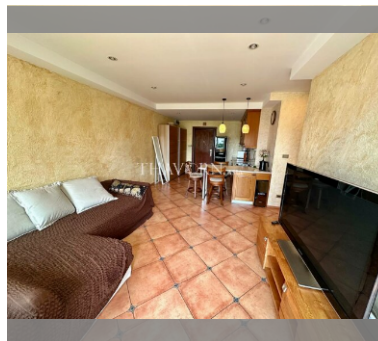

Condo for sale 2 bedroom 65 m² in Jomtien Beach Mountain 7, Pattaya

฿ 3,990,000

UNIT PARAMETERS:

UID	FS-239459
quota	foreign quota
type	2 bedroom
size	65m²
floor	3
view	city view
transfer cost	
transfer fee payer	50/50
additional cost	

PROJECT PARAMETERS:

district	Jomtien
buildings	1
floors	8
built in	2015
maintenance	฿ 19,500/year

FACILITIES:

General information: lowrise, meters to beach: 150, minutes to beach: 2, covered parking.

Swimming pool: swimming pool.

Chill zone: garden.

Health zone: gym.

Other: CCTV, security.