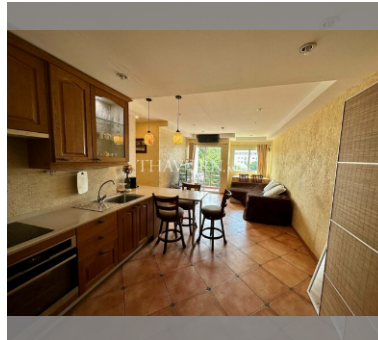

Condo for sale 2 bedroom 65 m² in Jomtien Beach Mountain 7, Pattaya

฿ 3,990,000

UNIT PARAMETERS:

UID	FS-239459
quota	foreign quota
type	2 bedroom
size	65m²
floor	3
view	city view
transfer cost	
transfer fee payer	50/50
additional cost	

PROJECT PARAMETERS:

district	Jomtien
buildings	1
floors	8
built in	2015
maintenance	฿ 19,500/year

FACILITIES:

General information: lowrise, meters to beach: 150, minutes to beach: 2, covered parking.

Swimming pool: swimming pool.

Chill zone: garden.

Health zone: gym.

Other: CCTV, security.