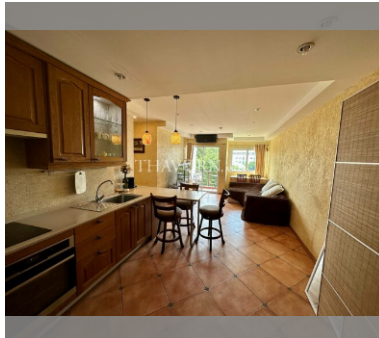

Condo for sale 2 bedroom 65 m² in Jomtien Beach Mountain 7, Pattaya

฿ 3,990,000

UNIT PARAMETERS:

UID	FS-239459
quota	foreign quota
type	2 bedroom
size	65m²
floor	3
view	city view
quality	not chosen
transfer fee payer	50/50

PROJECT PARAMETERS:

district	Jomtien
buildings	1
floors	8
built in	2015
maintenance	฿ 19,500/year

FACILITIES:

General information: lowrise, meters to beach: 150, minutes to beach: 2, covered parking.

Swimming pool: swimming pool.

Chill zone: garden.

Health zone: gym.

Other: CCTV, security.