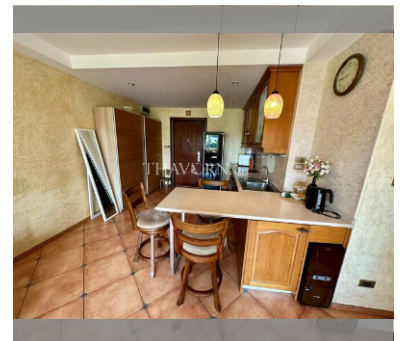

Condo for sale 2 bedroom 65 m² in Jomtien Beach Mountain 7, Pattaya

฿ 3,990,000

UNIT PARAMETERS:

UID	FS-239459
quota	foreign quota
type	2 bedroom
size	65m²
floor	3
view	city view
transfer cost	
transfer fee payer	50/50
additional cost	

PROJECT PARAMETERS:

district	Jomtien
buildings	1
floors	8
built in	2015
maintenance	฿ 19,500/year

FACILITIES:

General information: lowrise, meters to beach: 150, minutes to beach: 2, covered parking.

Swimming pool: swimming pool.

Chill zone: garden.

Health zone: gym.

Other: CCTV, security.