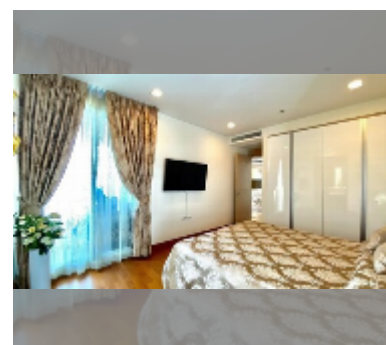

Condo for sale 2 bedroom 72 m² in The Palm Wongamat, Pattaya

฿ 11,260,000

UNIT PARAMETERS:

UID	FS-239457
quota	company ownership
type	2 bedroom
size	72m²
floor	12
view	sea view

PROJECT PARAMETERS:

district	Wongamat
buildings	2
floors	46
built in	2014
maintenance	฿ 34,560/year

FACILITIES:

General information: highrise, meters to beach: 50, minutes to beach: 1, open parking, multy-level parking, covered parking.

Swimming pool: swimming pool, kids pool, infinity view, water slides, waterfall, jacuzzi, pool bar .

Chill zone: chill zone, garden.

Health zone: gym, sauna, hamam.

Other: lobby, meeting room, games room, kids playgarden, CCTV, security.