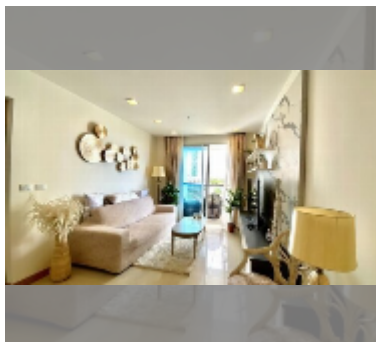

Condo for sale 2 bedroom 72 m² in The Palm Wongamat, Pattaya

฿ 11,260,000

UNIT PARAMETERS:

| | |
|-------|-------------------|
| UID | FS-239457 |
| quota | company ownership |
| type | 2 bedroom |
| size | 72m ² |
| floor | 12 |
| view | sea view |

Swimming pool: swimming pool, kids pool, infinity view, water slides, waterfall, jacuzzi, pool bar .

Chill zone: chill zone, garden.

Health zone: gym, sauna, hamam.

Other: lobby, meeting room, games room, kids playgarden, CCTV, security.