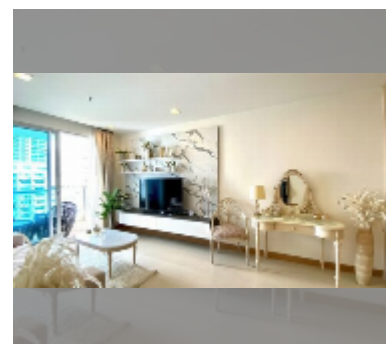

Condo for sale 2 bedroom 72 m² in The Palm Wongamat, Pattaya

฿ 11,260,000

UNIT PARAMETERS:

| | |
|-------|-------------------|
| UID | FS-239457 |
| quota | company ownership |
| type | 2 bedroom |
| size | 72m ² |
| floor | 12 |
| view | sea view |

Swimming pool: swimming pool, kids pool, infinity view, water slides, waterfall, jacuzzi, pool bar .

Chill zone: chill zone, garden.

Health zone: gym, sauna, hamam.

Other: lobby, meeting room, games room, kids playgarden, CCTV, security.