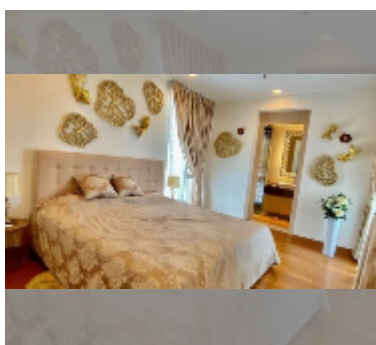

Condo for sale 2 bedroom 72 m² in The Palm Wongamat, Pattaya

฿ 11,260,000

UNIT PARAMETERS:

UID	FS-239457
quota	company ownership
type	2 bedroom
size	72m²
floor	12
view	sea view

PROJECT PARAMETERS:

district	Wongamat
buildings	2
floors	46
built in	2014
maintenance	฿ 34,560/year

FACILITIES:

General information: highrise, meters to beach: 50, minutes to beach: 1, open parking, multy-level parking, covered parking.

Swimming pool: swimming pool, kids pool, infinity view, water slides, waterfall, jacuzzi, pool bar .

Chill zone: chill zone, garden.

Health zone: gym, sauna, hamam.

Other: lobby, meeting room, games room, kids playgarden, CCTV, security.