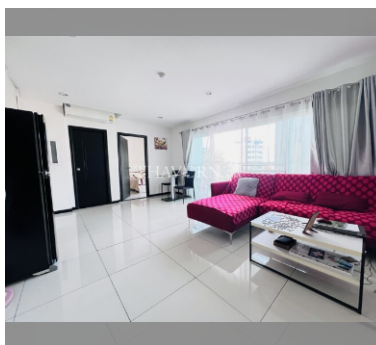

Condo for sale 1 bedroom 50 m² in Siam Oriental Elegance 2, Pattaya

Welcome to your dream home in the heart of Pattaya! This charming 1-bedroom apartment, nestled in the esteemed Siam Oriental Elegance 2 complex, offers a perfect blend of comfort and style. Spanning 50 square meters, this fully furnished flat is ready for you to move in and start living the good life. Located on the 5th floor of an 8-story building, this property offers a serene escape from the hustle and bustle of city life while still being conveniently close to all that Pattaya has to offer. The Pratumnak area is known for its peaceful vibe and stunning views, making it a highly sought-after location. Priced at just 2,880,000, this apartment is an excellent investment opportunity for those looking to own a piece of paradise. With comp...

฿ 2,880,000

UNIT PARAMETERS:

UID	FS-239447
quota	company ownership
type	1 bedroom
size	50m²
floor	5
view	city view
quality	not chosen
online viewing	on
transfer cost	
transfer fee payer	
additional cost	
exclusive	on

PROJECT PARAMETERS:

district	Pratumnak
buildings	1
floors	8
built in	2014
maintenance	฿ 23,400/year

FACILITIES:

General information: lowrise, meters to beach: 500, minutes to beach: 10, pets are allowed, covered parking.

Swimming pool: rooftop pool.

Chill zone: garden, rooftop chillout.

Other: CCTV, security, laundry.