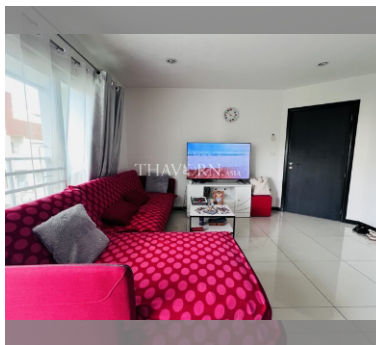

Condo for sale 1 bedroom 50 m² in Siam Oriental Elegance 2, Pattaya

Welcome to your dream home in the heart of Pattaya! This charming 1-bedroom apartment, nestled in the esteemed Siam Oriental Elegance 2 complex, offers a perfect blend of comfort and style. Spanning 50 square meters, this fully furnished flat is ready for you to move in and start living the good life. Located on the 5th floor of an 8-story building, this property offers a serene escape from the hustle and bustle of city life while still being conveniently close to all that Pattaya has to offer. The Pratumnak area is known for its peaceful vibe and stunning views, making it a highly sought-after location. Priced at just 2,880,000, this apartment is an excellent investment opportunity for those looking to own a piece of paradise. With comp...

฿ 2,880,000

UNIT PARAMETERS:

UID	FS-239447
quota	company ownership
type	1 bedroom
size	50m²
floor	5
view	city view
quality	not chosen
online viewing	on
transfer cost	
transfer fee payer	
additional cost	
exclusive	on

PROJECT PARAMETERS:

district	Pratumnak
buildings	1
floors	8
built in	2014
maintenance	฿ 23,400/year

FACILITIES:

General information: lowrise, meters to beach: 500, minutes to beach: 10, pets are allowed, covered parking.

Swimming pool: rooftop pool.

Chill zone: garden, rooftop chillout.

Other: CCTV, security, laundry.