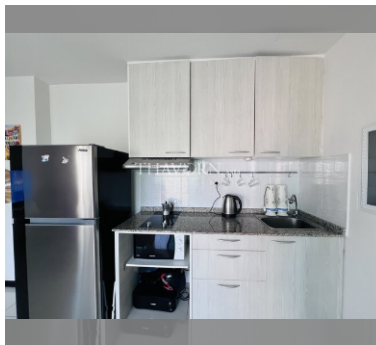

Condo for sale 1 bedroom 50 m² in Siam Oriental Elegance 2, Pattaya

Welcome to your dream home in the heart of Pattaya! This charming 1-bedroom apartment, nestled in the esteemed Siam Oriental Elegance 2 complex, offers a perfect blend of comfort and style. Spanning 50 square meters, this fully furnished flat is ready for you to move in and start living the good life. Located on the 5th floor of an 8-story building, this property offers a serene escape from the hustle and bustle of city life while still being conveniently close to all that Pattaya has to offer. The Pratumnak area is known for its peaceful vibe and stunning views, making it a highly sought-after location. Priced at just 2,880,000, this apartment is an excellent investment opportunity for those looking to own a piece of paradise. With comp...

฿ 2,880,000

UNIT PARAMETERS:

UID	FS-239447
quota	company ownership
type	1 bedroom
size	50m²
floor	5
view	city view
quality	not chosen
online viewing	on
transfer cost	
transfer fee payer	
additional cost	
exclusive	on

PROJECT PARAMETERS:

district	Pratumnak
buildings	1
floors	8
built in	2014
maintenance	฿ 23,400/year

FACILITIES:

General information: lowrise, meters to beach: 500, minutes to beach: 10, pets are allowed, covered parking.

Swimming pool: rooftop pool.

Chill zone: garden, rooftop chillout.

Other: CCTV, security, laundry.