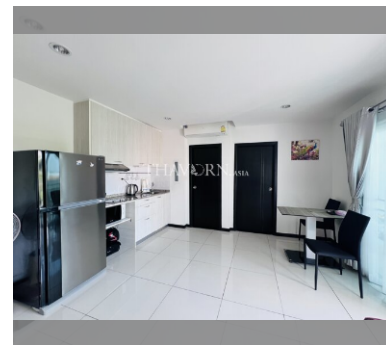

Condo for sale 1 bedroom 50 m² in Siam Oriental Elegance 2, Pattaya

Welcome to your dream home in the heart of Pattaya! This charming 1-bedroom apartment, nestled in the esteemed Siam Oriental Elegance 2 complex, offers a perfect blend of comfort and style. Spanning 50 square meters, this fully furnished flat is ready for you to move in and start living the good life. Located on the 5th floor of an 8-story building, this property offers a serene escape from the hustle and bustle of city life while still being conveniently close to all that Pattaya has to offer. The Pratumnak area is known for its peaceful vibe and stunning views, making it a highly sought-after location. Priced at just 2,880,000, this apartment is an excellent investment opportunity for those looking to own a piece of paradise. With comp...

฿ 2,880,000

UNIT PARAMETERS:

UID	FS-239447
quota	company ownership
type	1 bedroom
size	50m²
floor	5
view	city view
quality	not chosen
online viewing	on
transfer cost	
transfer fee payer	
additional cost	
exclusive	on

PROJECT PARAMETERS:

district	Pratumnak
buildings	1
floors	8
built in	2014
maintenance	฿ 23,400/year

FACILITIES:

General information: lowrise, meters to beach: 500, minutes to beach: 10, pets are allowed, covered parking.

Swimming pool: rooftop pool.

Chill zone: garden, rooftop chillout.

Other: CCTV, security, laundry.