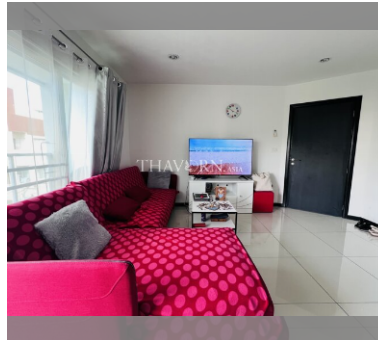

Condo for sale 1 bedroom 50 m² in Siam Oriental Elegance 2, Pattaya

฿ 2,880,000

UNIT PARAMETERS:

UID	FS-239447
quota	company ownership
type	1 bedroom
size	50m²
floor	5
view	city view
quality	not chosen
online viewing	on
exclusive	on

PROJECT PARAMETERS:

district	Pratumnak
buildings	1
floors	8
built in	2014
maintenance	฿ 23,400/year

FACILITIES:

General information: lowrise, meters to beach: 500, minutes to beach: 10, pets are allowed, covered parking.

Swimming pool: rooftop pool.

Chill zone: garden, rooftop chillout.

Other: CCTV, security, laundry.