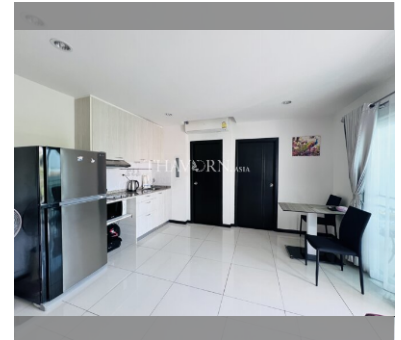

Condo for sale 1 bedroom 50 m² in Siam Oriental Elegance 2, Pattaya

฿ 2,880,000

UNIT PARAMETERS:

UID	FS-239447
quota	company ownership
type	1 bedroom
size	50m²
floor	5
view	city view
quality	not chosen
online viewing	on
exclusive	on

PROJECT PARAMETERS:

district	Pratumnak
buildings	1
floors	8
built in	2014
maintenance	฿ 23,400/year

FACILITIES:

General information: lowrise, meters to beach: 500, minutes to beach: 10, pets are allowed, covered parking.

Swimming pool: rooftop pool.

Chill zone: garden, rooftop chillout.

Other: CCTV, security, laundry.