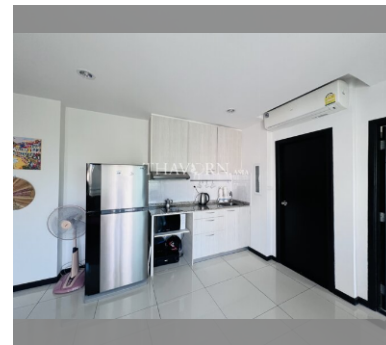

Condo for sale 1 bedroom 50 m² in Siam Oriental Elegance 2, Pattaya

Welcome to your dream home in the heart of Pattaya! This charming 1-bedroom apartment, nestled in the esteemed Siam Oriental Elegance 2 complex, offers a perfect blend of comfort and style. Spanning 50 square meters, this fully furnished flat is ready for you to move in and start living the good life. Located on the 5th floor of an 8-story building, this property offers a serene escape from the hustle and bustle of city life while still being conveniently close to all that Pattaya has to offer. The Pratumnak area is known for its peaceful vibe and stunning views, making it a highly sought-after location. Priced at just 2,880,000, this apartment is an excellent investment opportunity for those looking to own a piece of paradise. With comp...

฿ 2,880,000

UNIT PARAMETERS:

UID	FS-239447
quota	company ownership
type	1 bedroom
size	50m²
floor	5
view	city view
quality	not chosen
online viewing	on
transfer cost	
transfer fee payer	
additional cost	
exclusive	on

PROJECT PARAMETERS:

district	Pratumnak
buildings	1
floors	8
built in	2014
maintenance	฿ 23,400/year

FACILITIES:

General information: lowrise, meters to beach: 500, minutes to beach: 10, pets are allowed, covered parking.

Swimming pool: rooftop pool.

Chill zone: garden, rooftop chillout.

Other: CCTV, security, laundry.