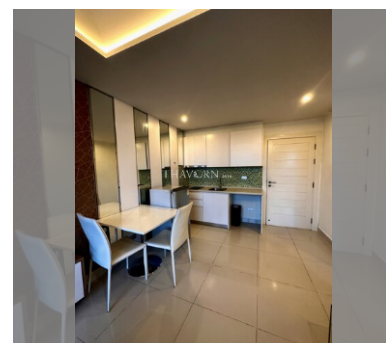

Condo for sale 1 bedroom 35 m² in Amazon Residence, Pattaya

฿ 1,700,000

UNIT PARAMETERS:

UID	FS-239419
quota	foreign quota
type	1 bedroom
size	35m²
floor	5
view	city view
transfer cost	
transfer fee payer	50/50
additional cost	

PROJECT PARAMETERS:

district	Jomtien
buildings	4
floors	8
built in	2014
maintenance	฿ 14,700/year

FACILITIES:

General information: resort, shuttle bus, open parking.

Swimming pool: swimming pool, kids pool, water slides, waterfall, jacuzzi.

Chill zone: chill zone, garden.

Health zone: gym, sauna, hamam.

Other: reception, lobby, games room, CCTV, security, minimart, laundry.