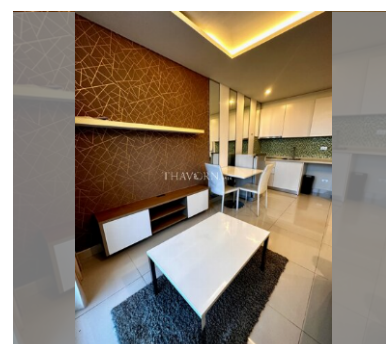

Condo for sale 1 bedroom 35 m² in Amazon Residence, Pattaya

฿ 1,700,000

UNIT PARAMETERS:

UID	FS-239419
quota	foreign quota
type	1 bedroom
size	35m²
floor	5
view	city view
transfer cost	
transfer fee payer	50/50
additional cost	

PROJECT PARAMETERS:

district	Jomtien
buildings	4
floors	8
built in	2014
maintenance	฿ 14,700/year

FACILITIES:

General information: resort, shuttle bus, open parking.

Swimming pool: swimming pool, kids pool, water slides, waterfall, jacuzzi.

Chill zone: chill zone, garden.

Health zone: gym, sauna, hamam.

Other: reception, lobby, games room, CCTV, security, minimart, laundry.