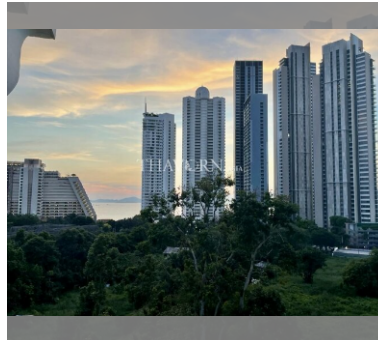

Condo for sale 1 bedroom 70 m² in AD Racha Residence, Pattaya

฿ 3,770,000

UNIT PARAMETERS:

UID	FS-239404
quota	foreign quota
type	1 bedroom
size	70m²
floor	8
view	sea view
transfer cost	
transfer fee payer	50/50
additional cost	

PROJECT PARAMETERS:

district	Wongamat
buildings	1
floors	7
built in	2009
maintenance	฿ 25,200/year

FACILITIES:

General information: lowrise, meters to beach: 500, minutes to beach: 10, open parking, covered parking.

Swimming pool: swimming pool.

Other: reception, CCTV, security, minimart, laundry.