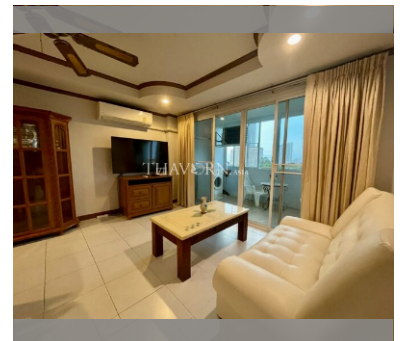

Condo for sale 1 bedroom 70 m² in AD Racha Residence, Pattaya

฿ 3,770,000

UNIT PARAMETERS:

UID	FS-239404
quota	foreign quota
type	1 bedroom
size	70m²
floor	8
view	sea view
transfer cost	
transfer fee payer	50/50
additional cost	

PROJECT PARAMETERS:

district	Wongamat
buildings	1
floors	7
built in	2009
maintenance	฿ 25,200/year

FACILITIES:

General information: lowrise, meters to beach: 500, minutes to beach: 10, open parking, covered parking.

Swimming pool: swimming pool.

Other: reception, CCTV, security, minimart, laundry.