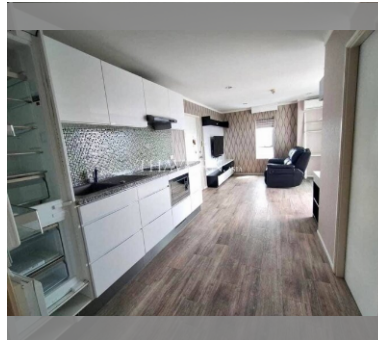

Condo for sale 1 bedroom 42 m² in Lumpini Ville Naklua - Wongamat, Pattaya

฿ 3,900,000

UNIT PARAMETERS:

UID	FS-239398
quota	thai quota
type	1 bedroom
size	42m²
floor	24
view	sea view
transfer cost	
transfer fee payer	50/50
additional cost	

PROJECT PARAMETERS:

district	Wongamat
buildings	3
floors	30
built in	2014
maintenance	฿ 12,600/year

FACILITIES:

General information: highrise, multy-level parking, covered parking.

Swimming pool: swimming pool.

Chill zone: chill zone, garden.

Health zone: gym.

Other: reception, lobby, clubhouse, kids playgarden, CCTV, security, laundry.