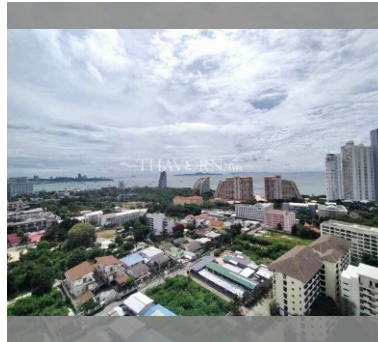

Condo for sale 1 bedroom 42 m² in Lumpini Ville Naklua - Wongamat, Pattaya

฿ 3,900,000

UNIT PARAMETERS:

UID	FS-239398
quota	thai quota
type	1 bedroom
size	42m²
floor	24
view	sea view
transfer cost	
transfer fee payer	50/50
additional cost	

PROJECT PARAMETERS:

district	Wongamat
buildings	3
floors	30
built in	2014
maintenance	฿ 12,600/year

FACILITIES:

General information: highrise, multy-level parking, covered parking.

Swimming pool: swimming pool.

Chill zone: chill zone, garden.

Health zone: gym.

Other: reception, lobby, clubhouse, kids playgarden, CCTV, security, laundry.