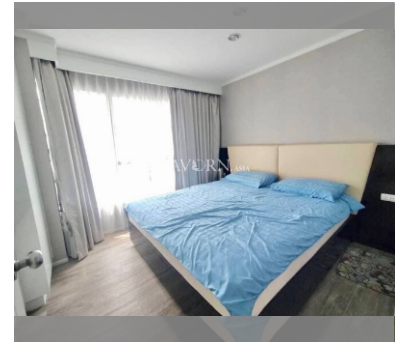

Condo for sale 1 bedroom 42 m² in Lumpini Ville Naklua - Wongamat, Pattaya

฿ 3,900,000

UNIT PARAMETERS:

UID	FS-239398
quota	thai quota
type	1 bedroom
size	42m²
floor	24
view	sea view
transfer cost	
transfer fee payer	50/50
additional cost	

PROJECT PARAMETERS:

district	Wongamat
buildings	3
floors	30
built in	2014
maintenance	฿ 12,600/year

FACILITIES:

General information: highrise, multy-level parking, covered parking.

Swimming pool: swimming pool.

Chill zone: chill zone, garden.

Health zone: gym.

Other: reception, lobby, clubhouse, kids playgarden, CCTV, security, laundry.