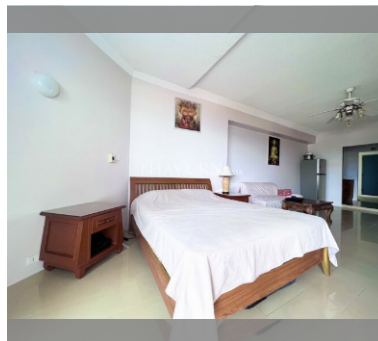

Condo for sale studio 41 m² in Jomtien Beach Paradise, Pattaya

฿ 1,850,000

UNIT PARAMETERS:

UID	FS-239367
quota	foreign quota
type	studio
size	41m²
floor	14
view	sea view
transfer cost	
transfer fee payer	on buyer
additional cost	

PROJECT PARAMETERS:

district	Jomtien
buildings	1
floors	29
built in	1997
maintenance	฿ 14,760/year

FACILITIES:

General information: highrise, meters to beach: 300, open parking, covered parking.

Swimming pool: swimming pool, kids pool, jacuzzi.

Chill zone: garden.

Health zone: gym.

Other: reception, meeting room, CCTV, security, minimart, laundry.