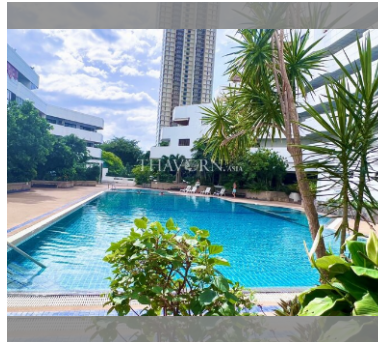

Condo for sale studio 41 m² in Jomtien Beach Paradise, Pattaya

฿ 1,850,000

UNIT PARAMETERS:

| | |
|--------------------|------------------|
| UID | FS-239367 |
| quota | foreign quota |
| type | studio |
| size | 41m ² |
| floor | 14 |
| view | sea view |
| transfer cost | |
| transfer fee payer | on buyer |
| additional cost | |

Swimming pool: swimming pool, kids pool, jacuzzi.

Chill zone: garden.

Health zone: gym.

Other: reception, meeting room, CCTV, security, minimart, laundry.

details