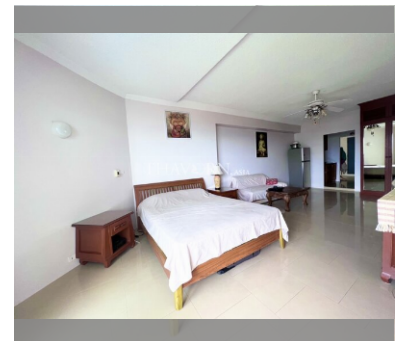

Condo for sale studio 41 m² in Jomtien Beach Paradise, Pattaya

฿ 1,850,000

UNIT PARAMETERS:

UID	FS-239367
quota	foreign quota
type	studio
size	41m²
floor	14
view	sea view
transfer cost	
transfer fee payer	on buyer
additional cost	

PROJECT PARAMETERS:

district	Jomtien
buildings	1
floors	29
built in	1997
maintenance	฿ 14,760/year

FACILITIES:

General information: highrise, meters to beach: 300, open parking, covered parking.

Swimming pool: swimming pool, kids pool, jacuzzi.

Chill zone: garden.

Health zone: gym.

Other: reception, meeting room, CCTV, security, minimart, laundry.