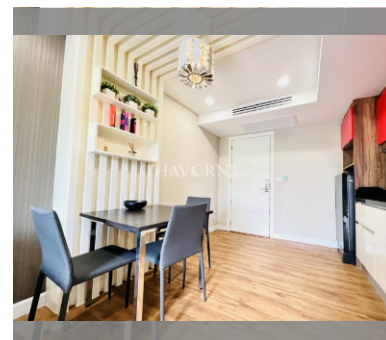

Condo for sale 1 bedroom 34.87 m² in Dusit Grand Park, Pattaya

฿ 2,000,000

UNIT PARAMETERS:

UID	FS-239365
quota	thai quota
type	1 bedroom
size	34.87m ²
floor	3
view	pool view
quality	not chosen
transfer fee payer	Seller and buyer 50/50

Swimming pool: swimming pool, kids pool, water slides, waterfall, jacuzzi.

Chill zone: chill zone, garden.

Health zone: gym, sauna.

Other: lobby, clubhouse, CCTV, security, room service.

details