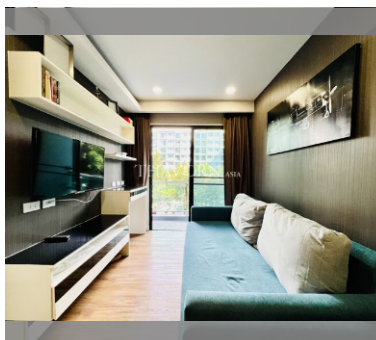

Condo for sale 1 bedroom 34.87 m² in Dusit Grand Park, Pattaya

฿ 2,000,000

UNIT PARAMETERS:

UID	FS-239365
quota	thai quota
type	1 bedroom
size	34.87m ²
floor	3
view	pool view
quality	not chosen
transfer fee payer	Seller and buyer 50/50

Swimming pool: swimming pool, kids pool, water slides, waterfall, jacuzzi.

Chill zone: chill zone, garden.

Health zone: gym, sauna.

Other: lobby, clubhouse, CCTV, security, room service.

details