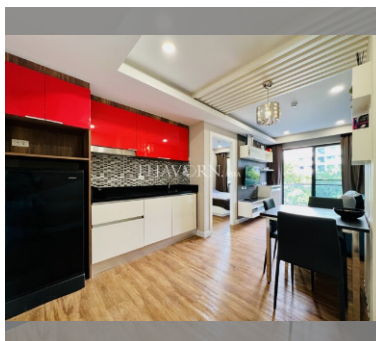

Condo for sale 1 bedroom 34.87 m² in Dusit Grand Park, Pattaya

฿ 2,000,000

UNIT PARAMETERS:

UID	FS-239365
quota	thai quota
type	1 bedroom
size	34.87m²
floor	3
view	pool view
quality	not chosen
transfer fee payer	Seller and buyer 50/50

PROJECT PARAMETERS:

district	Jomtien
buildings	6
floors	8
built in	2015
maintenance	฿ 14,645/year

FACILITIES:

General information: resort, meters to

beach: 500, minutes to beach: 10,

underground parking, open parking.

Swimming pool: swimming pool, kids pool, water slides, waterfall, jacuzzi.

Chill zone: chill zone, garden.

Health zone: gym, sauna.

Other: lobby, clubhouse, CCTV, security, room service.