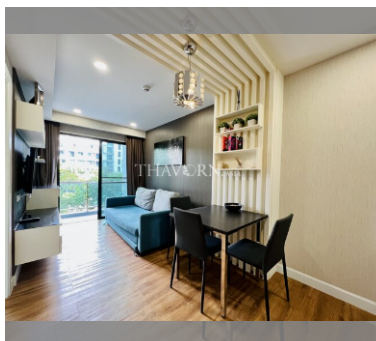

Condo for sale 1 bedroom 34.87 m² in Dusit Grand Park, Pattaya

฿ 2,000,000

UNIT PARAMETERS:

UID	FS-239365
quota	thai quota
type	1 bedroom
size	34.87m ²
floor	3
view	pool view
quality	not chosen
transfer fee payer	Seller and buyer 50/50

Swimming pool: swimming pool, kids pool, water slides, waterfall, jacuzzi.

Chill zone: chill zone, garden.

Health zone: gym, sauna.

Other: lobby, clubhouse, CCTV, security, room service.

details