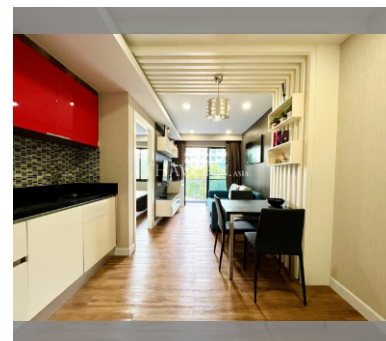

Condo for sale 1 bedroom 34.87 m² in Dusit Grand Park, Pattaya

฿ 2,000,000

UNIT PARAMETERS:

UID	FS-239365
quota	thai quota
type	1 bedroom
size	34.87m²
floor	3
view	pool view
quality	not chosen
transfer fee payer	Seller and buyer 50/50

PROJECT PARAMETERS:

district	Jomtien
buildings	6
floors	8
built in	2015
maintenance	฿ 14,645/year

FACILITIES:

General information: resort, meters to

beach: 500, minutes to beach: 10,

underground parking, open parking.

Swimming pool: swimming pool, kids pool, water slides, waterfall, jacuzzi.

Chill zone: chill zone, garden.

Health zone: gym, sauna.

Other: lobby, clubhouse, CCTV, security, room service.