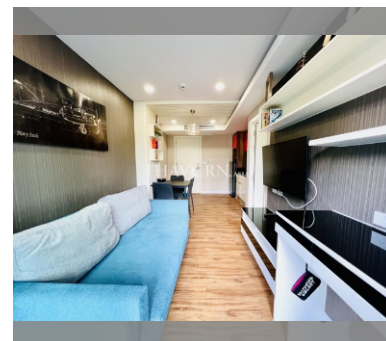

Condo for sale 1 bedroom 34.87 m² in Dusit Grand Park, Pattaya

฿ 2,000,000

UNIT PARAMETERS:

UID	FS-239365
quota	thai quota
type	1 bedroom
size	34.87m ²
floor	3
view	pool view
quality	not chosen
transfer fee payer	Seller and buyer 50/50

Swimming pool: swimming pool, kids pool, water slides, waterfall, jacuzzi.

Chill zone: chill zone, garden.

Health zone: gym, sauna.

Other: lobby, clubhouse, CCTV, security, room service.

details