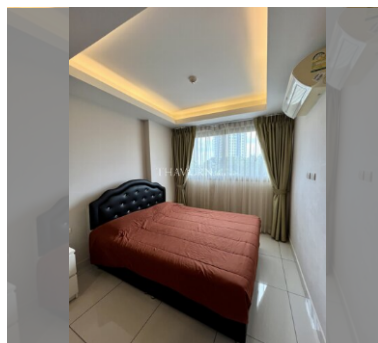

Condo for sale 1 bedroom 40 m² in Laguna Beach Resort, Pattaya

฿ 1,800,000

UNIT PARAMETERS:

UID	FS-239348
quota	foreign quota
type	1 bedroom
size	40m²
floor	4
view	city view
transfer fee payer	50/50

PROJECT PARAMETERS:

district	Jomtien
buildings	3
floors	8
built in	2015
maintenance	฿ 16,800/year

FACILITIES:

General information: resort, meters to beach: 500, underground parking.

Swimming pool: swimming pool, kids pool, water slides, waterfall, jacuzzi, sunbathing area, artificial beach.

Chill zone: chill zone, garden.

Health zone: gym.

Other: reception, clubhouse, kids playgarden, security, minimart, laundry.