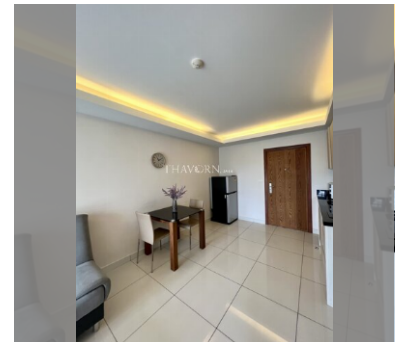

Condo for sale 1 bedroom 40 m² in Laguna Beach Resort, Pattaya

฿ 1,800,000

UNIT PARAMETERS:

UID	FS-239348
quota	foreign quota
type	1 bedroom
size	40m²
floor	4
view	city view
transfer fee payer	50/50

PROJECT PARAMETERS:

district	Jomtien
buildings	3
floors	8
built in	2015
maintenance	฿ 16,800/year

FACILITIES:

General information: resort, meters to beach: 500, underground parking.

Swimming pool: swimming pool, kids pool, water slides, waterfall, jacuzzi, sunbathing area, artificial beach.

Chill zone: chill zone, garden.

Health zone: gym.

Other: reception, clubhouse, kids playgarden, security, minimart, laundry.