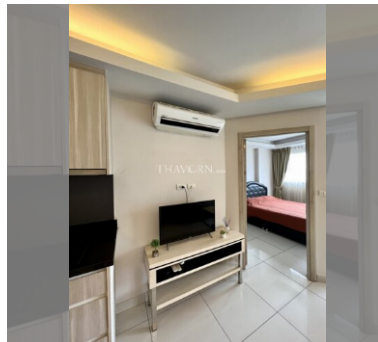

Condo for sale 1 bedroom 40 m² in Laguna Beach Resort, Pattaya

฿ 1,800,000

UNIT PARAMETERS:

UID	FS-239348
quota	foreign quota
type	1 bedroom
size	40m²
floor	4
view	city view
transfer fee payer	50/50

PROJECT PARAMETERS:

district	Jomtien
buildings	3
floors	8
built in	2015
maintenance	฿ 16,800/year

FACILITIES:

General information: resort, meters to beach: 500, underground parking.

Swimming pool: swimming pool, kids pool, water slides, waterfall, jacuzzi, sunbathing area, artificial beach.

Chill zone: chill zone, garden.

Health zone: gym.

Other: reception, clubhouse, kids playgarden, security, minimart, laundry.