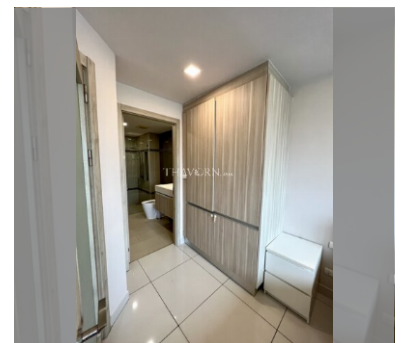

Condo for sale 1 bedroom 40 m² in Laguna Beach Resort, Pattaya

฿ 1,800,000

UNIT PARAMETERS:

UID	FS-239348
quota	foreign quota
type	1 bedroom
size	40m²
floor	4
view	city view
transfer fee payer	50/50

PROJECT PARAMETERS:

district	Jomtien
buildings	3
floors	8
built in	2015
maintenance	฿ 16,800/year

FACILITIES:

General information: resort, meters to beach: 500, underground parking.

Swimming pool: swimming pool, kids pool, water slides, waterfall, jacuzzi, sunbathing area, artificial beach.

Chill zone: chill zone, garden.

Health zone: gym.

Other: reception, clubhouse, kids playgarden, security, minimart, laundry.