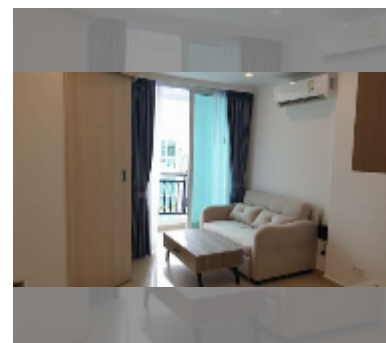

Condo for sale 1 bedroom 26 m² in City Garden Olympus, Pattaya

฿ 2,290,000

UNIT PARAMETERS:

UID	FS-239335
quota	thai quota
type	1 bedroom
size	26m ²
floor	2
view	pool view

PROJECT PARAMETERS:

district	Central Pattaya
buildings	6
floors	8
built in	2022
maintenance	฿ 12,480/year

FACILITIES:

General information: resort, underground parking.

Swimming pool: swimming pool, kids pool, jacuzzi, pool bar .

Chill zone: chill zone, rooftop chillout.

Health zone: gym, sauna.

Other: lobby, CCTV, security, minimart.