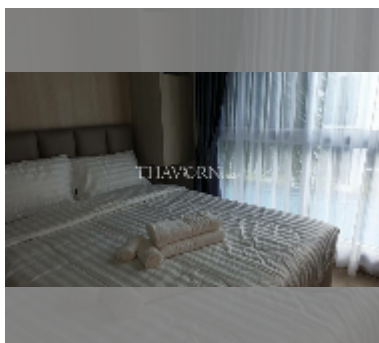

Condo for sale 1 bedroom 26 m² in City Garden Olympus, Pattaya

฿ 2,290,000

UNIT PARAMETERS:

UID	FS-239335
quota	thai quota
type	1 bedroom
size	26m²
floor	2
view	pool view

PROJECT PARAMETERS:

district	Central Pattaya
buildings	6
floors	8
built in	2022
maintenance	฿ 12,480/year

FACILITIES:

General information: resort, underground parking.

Swimming pool: swimming pool, kids pool, jacuzzi, pool bar .

Chill zone: chill zone, rooftop chillout.

Health zone: gym, sauna.

Other: lobby, CCTV, security, minimart.