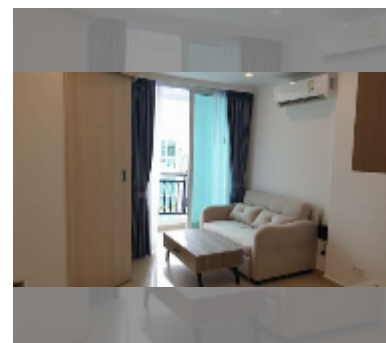

## Condo for sale 1 bedroom 26 m<sup>2</sup> in City Garden Olympus, Pattaya

**฿ 2,290,000**

**UNIT PARAMETERS:**

UID	FS-239335
quota	thai quota
type	1 bedroom
size	26m <sup>2</sup>
floor	2
view	pool view

**PROJECT PARAMETERS:**

district	Central Pattaya
buildings	6
floors	8
built in	2022
maintenance	฿ 12,480/year

**FACILITIES:**

General information: resort, underground parking.

Swimming pool: swimming pool, kids pool, jacuzzi, pool bar .