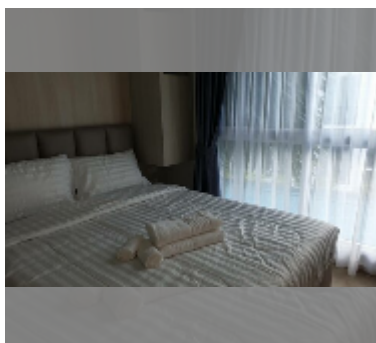

## Condo for sale 1 bedroom 26 m<sup>2</sup> in City Garden Olympus, Pattaya

**฿ 2,290,000**

**UNIT PARAMETERS:**

UID	FS-239335
quota	thai quota
type	1 bedroom
size	26m <sup>2</sup>
floor	2
view	pool view

**PROJECT PARAMETERS:**

district	Central Pattaya
buildings	6
floors	8
built in	2022
maintenance	฿ 12,480/year

**FACILITIES:**

General information: resort, underground parking.

Swimming pool: swimming pool, kids pool, jacuzzi, pool bar .