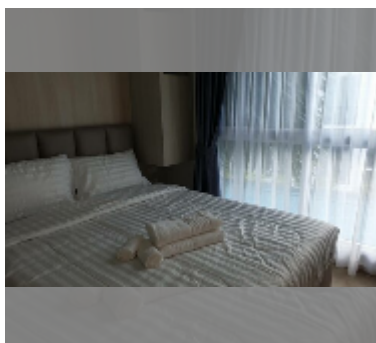

Condo for sale 1 bedroom 26 m² in City Garden Olympus, Pattaya

฿ 2,290,000

UNIT PARAMETERS:

UID	FS-239335
quota	thai quota
type	1 bedroom
size	26m²
floor	2
view	pool view

PROJECT PARAMETERS:

district	Central Pattaya
buildings	6
floors	8
built in	2022
maintenance	฿ 12,480/year

FACILITIES:

General information: resort, underground parking.

Swimming pool: swimming pool, kids pool, jacuzzi, pool bar .

Chill zone: chill zone, rooftop chillout.

Health zone: gym, sauna.

Other: lobby, CCTV, security, minimart.