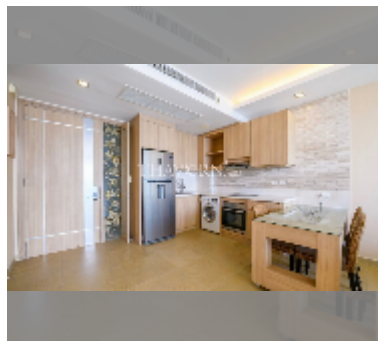

Condo for sale 1 bedroom 61 m² in Paradise Ocean View, Pattaya

฿ 7,900,000

UNIT PARAMETERS:

UID	FS-239334
quota	thai quota
type	1 bedroom
size	61m²
floor	3
view	sea view

PROJECT PARAMETERS:

district	Wongamat
buildings	1
floors	7
built in	2013

FACILITIES:

General information: resort, open parking.

Swimming pool: swimming pool, infinity view, jacuzzi.

Chill zone: chill zone, garden.

Health zone: gym, sauna, steam.

Other: reception, lobby, CCTV, security.