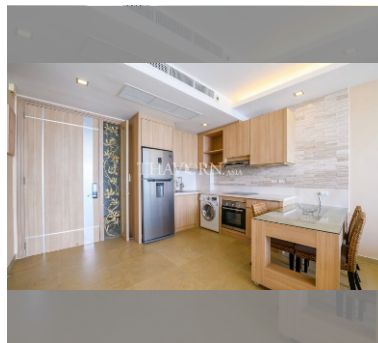

Condo for sale 1 bedroom 61m² in Paradise Ocean View, Pattaya

฿ 7,900,000

UNIT PARAMETERS:

UID	FS-239334
quota	thai quota
type	1 bedroom
size	61m²
floor	3
view	sea view
quality	not chosen
transfer fee payer	50/50

PROJECT PARAMETERS:

district	Wongamat
buildings	1
floors	7
built in	2013

FACILITIES:

General information: resort, open parking.

Swimming pool: swimming pool, infinity view, jacuzzi.

Chill zone: chill zone, garden.

Health zone: gym, sauna, steam.

Other: reception, lobby, CCTV, security.