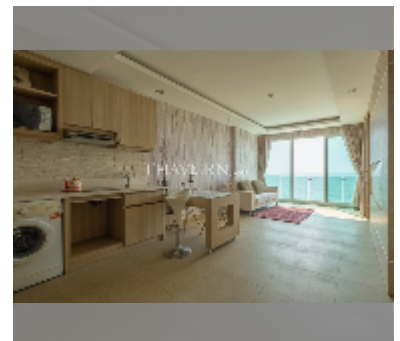

Condo for sale 1 bedroom 61 m² in Paradise Ocean View, Pattaya

฿ 7,900,000

UNIT PARAMETERS:

UID	FS-239334
quota	thai quota
type	1 bedroom
size	61m ²
floor	3
view	sea view

PROJECT PARAMETERS:

district	Wongamat
buildings	1
floors	7
built in	2013

FACILITIES:

General information: resort, open parking.

Swimming pool: swimming pool, infinity view, jacuzzi.

Chill zone: chill zone, garden.

Health zone: gym, sauna, steam.

Other: reception, lobby, CCTV, security.