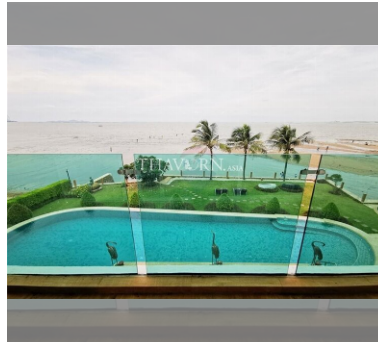

Condo for sale 1 bedroom 61m² in Paradise Ocean View, Pattaya

฿ 7,900,000

UNIT PARAMETERS:

UID	FS-239334
quota	thai quota
type	1 bedroom
size	61m²
floor	3
view	sea view
quality	not chosen
transfer fee payer	50/50

PROJECT PARAMETERS:

district	Wongamat
buildings	1
floors	7
built in	2013

FACILITIES:

General information: resort, open parking.

Swimming pool: swimming pool, infinity view, jacuzzi.

Chill zone: chill zone, garden.

Health zone: gym, sauna, steam.

Other: reception, lobby, CCTV, security.