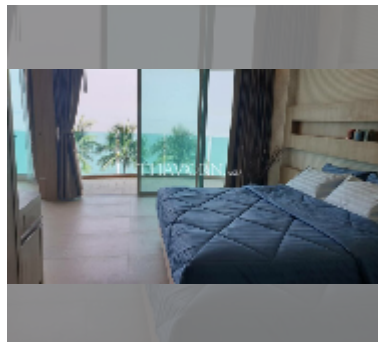

Condo for sale 1 bedroom 61 m² in Paradise Ocean View, Pattaya

฿ 7,900,000

UNIT PARAMETERS:

UID	FS-239334
quota	thai quota
type	1 bedroom
size	61m²
floor	3
view	sea view

PROJECT PARAMETERS:

district	Wongamat
buildings	1
floors	7
built in	2013

FACILITIES:

General information: resort, open parking.

Swimming pool: swimming pool, infinity view, jacuzzi.

Chill zone: chill zone, garden.

Health zone: gym, sauna, steam.

Other: reception, lobby, CCTV, security.