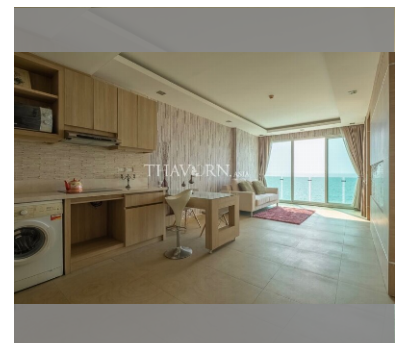

Condo for sale 1 bedroom 61 m² in Paradise Ocean View, Pattaya

฿ 7,900,000

UNIT PARAMETERS:

UID	FS-239333
quota	thai quota
type	1 bedroom
size	61m²
floor	3
view	sea view
transfer cost	
transfer fee payer	50/50
additional cost	

PROJECT PARAMETERS:

district	Wongamat
buildings	1
floors	7
built in	2013

FACILITIES:

General information: resort, open parking.

Swimming pool: swimming pool, infinity view, jacuzzi.

Chill zone: chill zone, garden.

Health zone: gym, sauna, steam.

Other: reception, lobby, CCTV, security.