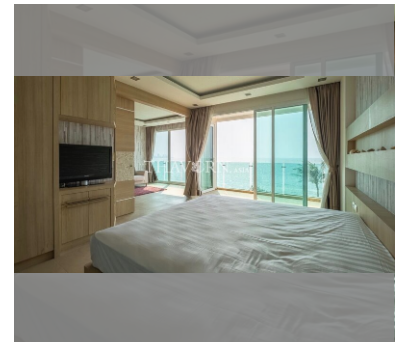

Condo for sale 1 bedroom 61 m² in Paradise Ocean View, Pattaya

฿ 7,900,000

UNIT PARAMETERS:

UID	FS-239333
quota	thai quota
type	1 bedroom
size	61m²
floor	3
view	sea view
transfer cost	
transfer fee payer	50/50
additional cost	

PROJECT PARAMETERS:

district	Wongamat
buildings	1
floors	7
built in	2013

FACILITIES:

General information: resort, open parking.

Swimming pool: swimming pool, infinity view, jacuzzi.

Chill zone: chill zone, garden.

Health zone: gym, sauna, steam.

Other: reception, lobby, CCTV, security.