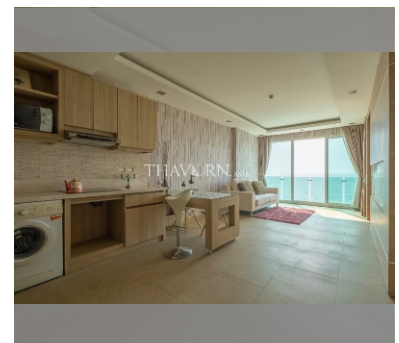

Condo for sale 1 bedroom 61 m² in Paradise Ocean View, Pattaya

฿ 7,900,000

UNIT PARAMETERS:

UID	FS-239333
quota	thai quota
type	1 bedroom
size	61m²
floor	3
view	sea view
transfer cost	
transfer fee payer	50/50
additional cost	

PROJECT PARAMETERS:

district	Wongamat
buildings	1
floors	7
built in	2013

FACILITIES:

General information: resort, open parking.

Swimming pool: swimming pool, infinity view, jacuzzi.

Chill zone: chill zone, garden.

Health zone: gym, sauna, steam.

Other: reception, lobby, CCTV, security.