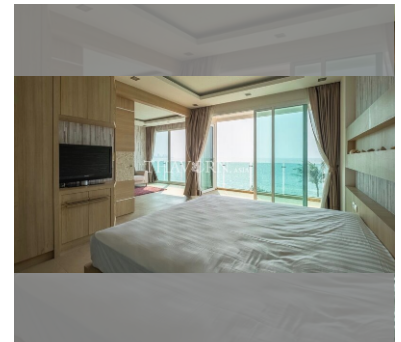

Condo for sale 1 bedroom 61 m² in Paradise Ocean View, Pattaya

฿ 7,900,000

UNIT PARAMETERS:

UID	FS-239333
quota	thai quota
type	1 bedroom
size	61m²
floor	3
view	sea view
transfer cost	
transfer fee payer	50/50
additional cost	

PROJECT PARAMETERS:

district	Wongamat
buildings	1
floors	7
built in	2013

FACILITIES:

General information: resort, open parking.

Swimming pool: swimming pool, infinity view, jacuzzi.

Chill zone: chill zone, garden.

Health zone: gym, sauna, steam.

Other: reception, lobby, CCTV, security.