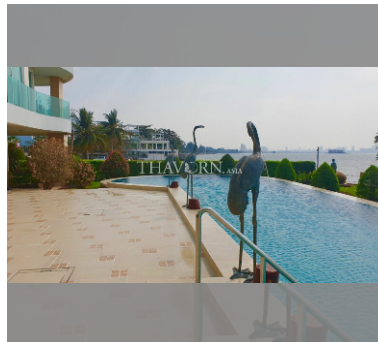

Condo for sale 1 bedroom 61 m² in Paradise Ocean View, Pattaya

฿ 7,900,000

UNIT PARAMETERS:

UID	FS-239333
quota	thai quota
type	1 bedroom
size	61m²
floor	3
view	sea view
quality	not chosen
transfer fee payer	50/50

PROJECT PARAMETERS:

district	Wongamat
buildings	1
floors	7
built in	2013

FACILITIES:

General information: resort, open parking.

Swimming pool: swimming pool, infinity view, jacuzzi.

Chill zone: chill zone, garden.

Health zone: gym, sauna, steam.

Other: reception, lobby, CCTV, security.