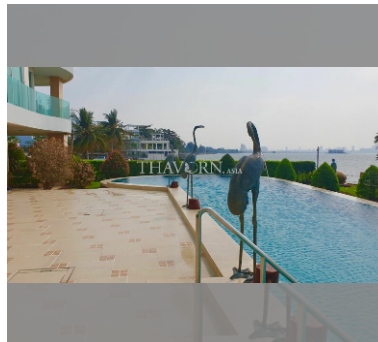

Condo for sale 1 bedroom 61 m² in Paradise Ocean View, Pattaya

฿ 7,900,000

UNIT PARAMETERS:

UID	FS-239333
quota	thai quota
type	1 bedroom
size	61m ²
floor	3
view	sea view
quality	not chosen
transfer fee payer	50/50

PROJECT PARAMETERS:

district	Wongamat
buildings	1
floors	7
built in	2013

FACILITIES:

General information: resort, open parking.

Swimming pool: swimming pool, infinity view, jacuzzi.

Chill zone: chill zone, garden.

Health zone: gym, sauna, steam.

Other: reception, lobby, CCTV, security.

details