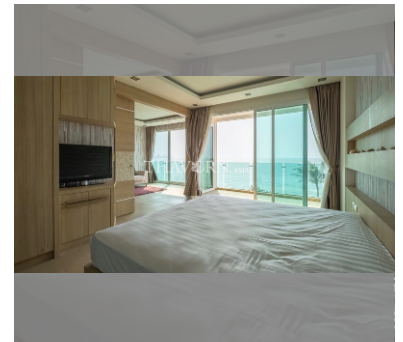

Condo for sale 1 bedroom 61 m² in Paradise Ocean View, Pattaya

฿ 7,900,000

UNIT PARAMETERS:

UID	FS-239333
quota	thai quota
type	1 bedroom
size	61m²
floor	3
view	sea view
quality	not chosen
transfer fee payer	50/50

PROJECT PARAMETERS:

district	Wongamat
buildings	1
floors	7
built in	2013

FACILITIES:

General information: resort, open parking.

Swimming pool: swimming pool, infinity view, jacuzzi.

Chill zone: chill zone, garden.

Health zone: gym, sauna, steam.

Other: reception, lobby, CCTV, security.