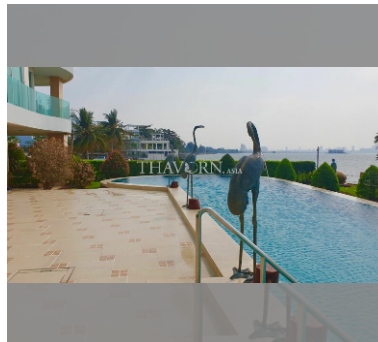

Condo for sale 1 bedroom 61 m² in Paradise Ocean View, Pattaya

฿ 7,900,000

UNIT PARAMETERS:

UID	FS-239333
quota	thai quota
type	1 bedroom
size	61m ²
floor	3
view	sea view
transfer cost	
transfer fee payer	50/50
additional cost	

PROJECT PARAMETERS:

district	Wongamat
buildings	1
floors	7
built in	2013

FACILITIES:

General information: resort, open parking.

Swimming pool: swimming pool, infinity view, jacuzzi.

Chill zone: chill zone, garden.

Health zone: gym, sauna, steam.

Other: reception, lobby, CCTV, security.

details