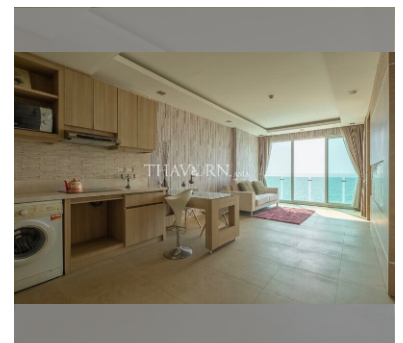

Condo for sale 1 bedroom 61 m² in Paradise Ocean View, Pattaya

฿ 7,900,000

UNIT PARAMETERS:

UID	FS-239333
quota	thai quota
type	1 bedroom
size	61m²
floor	3
view	sea view
quality	not chosen
transfer fee payer	50/50

PROJECT PARAMETERS:

district	Wongamat
buildings	1
floors	7
built in	2013

FACILITIES:

General information: resort, open parking.

Swimming pool: swimming pool, infinity view, jacuzzi.

Chill zone: chill zone, garden.

Health zone: gym, sauna, steam.

Other: reception, lobby, CCTV, security.