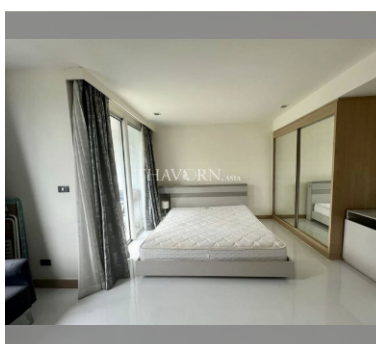

Condo for sale studio 38 m² in The Cliff, Pattaya

฿ 1,980,000

UNIT PARAMETERS:

UID	FS-239324
quota	foreign quota
type	studio
size	38m²
floor	5
view	pool view
transfer cost	
transfer fee payer	Include transfer fee
additional cost	

PROJECT PARAMETERS:

district	Pratumnak
buildings	1
floors	27
built in	2013
maintenance	฿ 20,520/year

FACILITIES:

General information: highrise, meters to beach: 400, minutes to beach: 5, underground parking, open parking.

Swimming pool: swimming pool, kids pool, water slides, waterfall, sunbathing area.

Chill zone: chill zone, garden, barbeque areas.

Health zone: gym, sauna.

Other: reception, lobby, kids playgarden, CCTV, security.