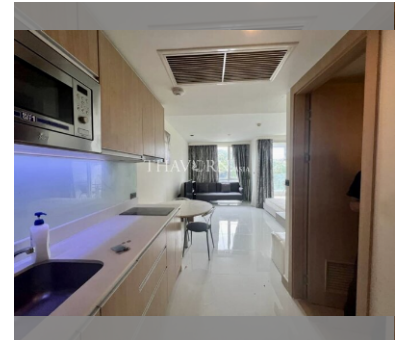

Condo for sale studio 38 m² in The Cliff, Pattaya

฿ 1,980,000

UNIT PARAMETERS:

UID	FS-239324
quota	foreign quota
type	studio
size	38m²
floor	5
view	pool view
transfer fee payer	Include transfer fee

PROJECT PARAMETERS:

district	Pratumnak
buildings	1
floors	27
built in	2013
maintenance	฿ 20,520/year

FACILITIES:

General information: highrise, meters to beach: 400, minutes to beach: 5, underground parking, open parking.

Swimming pool: swimming pool, kids pool, water slides, waterfall, sunbathing area.

Chill zone: chill zone, garden, barbeque areas.

Health zone: gym, sauna.

Other: reception, lobby, kids playgarden, CCTV, security.