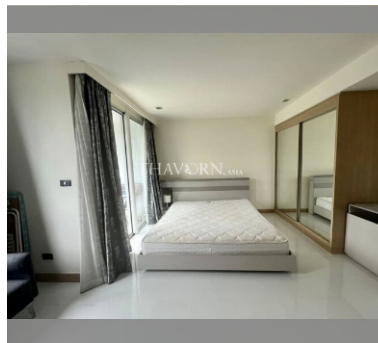

Condo for sale studio 38 m² in The Cliff, Pattaya

฿ 1,980,000

UNIT PARAMETERS:

UID	FS-239324
quota	foreign quota
type	studio
size	38m²
floor	5
view	pool view
transfer fee payer	Include transfer fee

PROJECT PARAMETERS:

district	Pratumnak
buildings	1
floors	27
built in	2013
maintenance	฿ 20,520/year

FACILITIES:

General information: highrise, meters to beach: 400, minutes to beach: 5, underground parking, open parking.

Swimming pool: swimming pool, kids pool, water slides, waterfall, sunbathing area.

Chill zone: chill zone, garden, barbeque areas.

Health zone: gym, sauna.

Other: reception, lobby, kids playgarden, CCTV, security.