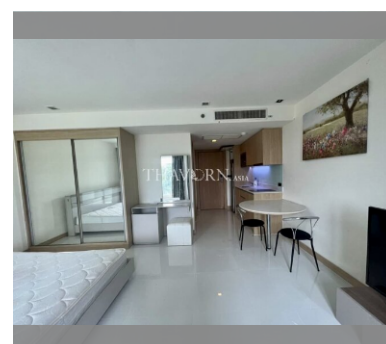

Condo for sale studio 38 m² in The Cliff, Pattaya

฿ 1,980,000

UNIT PARAMETERS:

UID	FS-239324
quota	foreign quota
type	studio
size	38m²
floor	5
view	pool view
transfer cost	
transfer fee payer	Include transfer fee
additional cost	

PROJECT PARAMETERS:

district	Pratumnak
buildings	1
floors	27
built in	2013
maintenance	฿ 20,520/year

FACILITIES:

General information: highrise, meters to beach: 400, minutes to beach: 5, underground parking, open parking.

Swimming pool: swimming pool, kids pool, water slides, waterfall, sunbathing area.

Chill zone: chill zone, garden, barbeque areas.

Health zone: gym, sauna.

Other: reception, lobby, kids playgarden, CCTV, security.