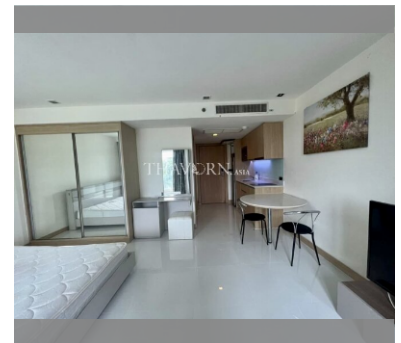

Condo for sale studio 38 m² in The Cliff, Pattaya

฿ 1,980,000

UNIT PARAMETERS:

UID	FS-239324
quota	foreign quota
type	studio
size	38m²
floor	5
view	pool view
transfer fee payer	Include transfer fee

PROJECT PARAMETERS:

district	Pratumnak
buildings	1
floors	27
built in	2013
maintenance	฿ 20,520/year

FACILITIES:

General information: highrise, meters to beach: 400, minutes to beach: 5, underground parking, open parking.

Swimming pool: swimming pool, kids pool, water slides, waterfall, sunbathing area.

Chill zone: chill zone, garden, barbeque areas.

Health zone: gym, sauna.

Other: reception, lobby, kids playgarden, CCTV, security.