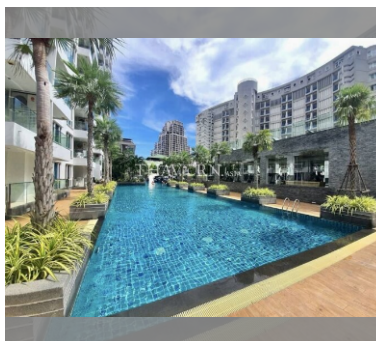

Condo for sale studio 38 m<sup>2</sup> in The Cliff, Pattaya

### FACILITIES:

**General information:** highrise, meters to beach: 400, minutes to beach: 5, underground parking, open parking.

**Swimming pool:** swimming pool, kids pool, water slides, waterfall, sunbathing area.

**Chill zone:** chill zone, garden, barbeque areas.

**Health zone:** gym, sauna.

**Other:** reception, lobby, kids playgarden, CCTV, security.

details