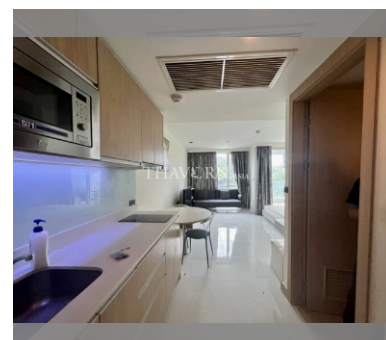

Condo for sale studio 38 m² in The Cliff, Pattaya

฿ 1,980,000

UNIT PARAMETERS:

UID	FS-239324
quota	foreign quota
type	studio
size	38m²
floor	5
view	pool view
transfer cost	
transfer fee payer	Include transfer fee
additional cost	

PROJECT PARAMETERS:

district	Pratumnak
buildings	1
floors	27
built in	2013
maintenance	฿ 20,520/year

FACILITIES:

General information: highrise, meters to beach: 400, minutes to beach: 5, underground parking, open parking.

Swimming pool: swimming pool, kids pool, water slides, waterfall, sunbathing area.

Chill zone: chill zone, garden, barbeque areas.

Health zone: gym, sauna.

Other: reception, lobby, kids playgarden, CCTV, security.