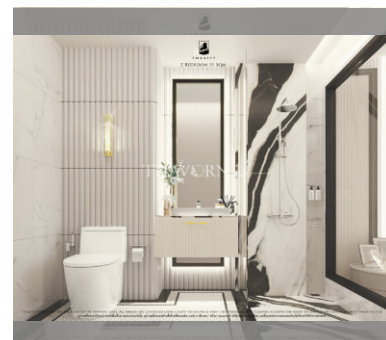

Condo for sale 2 bedroom 51 m² in Embassy Residence, Pattaya

฿ 4,890,000

UNIT PARAMETERS:

UID	FS-239277
quota	thai quota
type	2 bedroom
size	51m ²
floor	2
view	pool view

PROJECT PARAMETERS:

district	Jomtien
buildings	3
floors	8
start of construction	2024
built in	2027

FACILITIES:

General information: boutique, meters to beach: 750, minutes to beach: 5, underground parking.

Swimming pool: swimming pool, kids pool, jacuzzi, sunbathing area.

Chill zone: chill zone, garden.

Health zone: gym, SPA.

Other: reception, lobby, games room, CCTV, security.

details