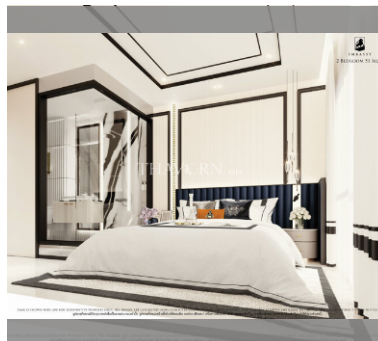

Condo for sale 2 bedroom 51 m² in Embassy Residence, Pattaya

฿ 4,890,000

UNIT PARAMETERS:

UID	FS-239277
quota	thai quota
type	2 bedroom
size	51m²
floor	2
view	pool view
transfer cost	
transfer fee payer	
additional cost	

PROJECT PARAMETERS:

district	Jomtien
buildings	3
floors	8
start of construction	2024
built in	2027

FACILITIES:

General information: boutique, meters to beach: 750, minutes to beach: 5, underground parking.

Swimming pool: swimming pool, kids pool, jacuzzi, sunbathing area.

Chill zone: chill zone, garden.

Health zone: gym, SPA.

Other: reception, lobby, games room, CCTV, security.