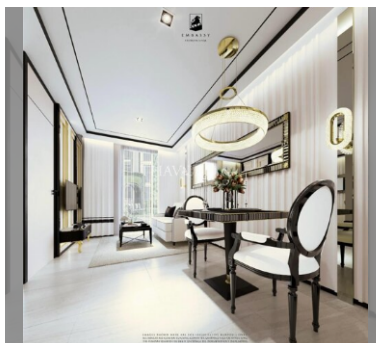

Condo for sale 1 bedroom 34 m² in Embassy Residence, Pattaya

฿ 3,990,000

UNIT PARAMETERS:

UID	FS-239277
quota	foreign quota
type	1 bedroom
size	34m²
floor	5
view	pool view
quality	not chosen
transfer fee payer	On buyer

PROJECT PARAMETERS:

district	Jomtien
buildings	3
floors	8
start of construction	2024
built in	2027

FACILITIES:

General information: boutique, meters to beach: 750, minutes to beach: 5, underground parking.

Swimming pool: swimming pool, kids pool, jacuzzi, sunbathing area.

Chill zone: chill zone, garden.

Health zone: gym, SPA.

Other: reception, lobby, games room, CCTV, security.