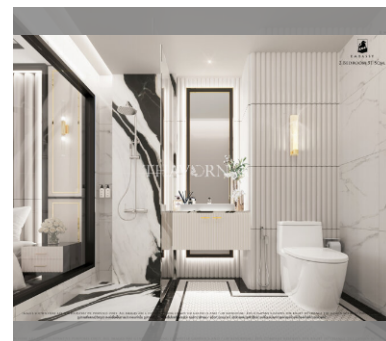

Condo for sale 2 bedroom 51 m² in Embassy Residence, Pattaya

฿ 4,890,000

UNIT PARAMETERS:

UID	FS-239277
quota	thai quota
type	2 bedroom
size	51m ²
floor	2
view	pool view

PROJECT PARAMETERS:

district	Jomtien
buildings	3
floors	8
start of construction	2024
built in	2027

FACILITIES:

General information: boutique, meters to beach: 750, minutes to beach: 5, underground parking.

Swimming pool: swimming pool, kids pool, jacuzzi, sunbathing area.

Chill zone: chill zone, garden.

Health zone: gym, SPA.

Other: reception, lobby, games room, CCTV, security.

details