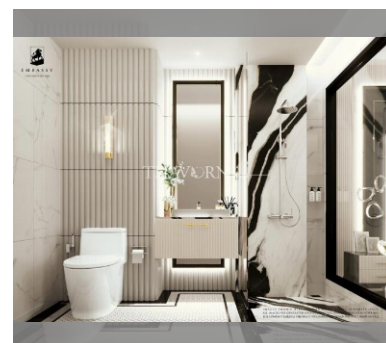

Condo for sale 1 bedroom 34 m² in Embassy Residence, Pattaya

฿ 3,990,000

UNIT PARAMETERS:

UID	FS-239277
quota	foreign quota
type	1 bedroom
size	34m²
floor	5
view	pool view
quality	not chosen
transfer fee payer	On buyer

PROJECT PARAMETERS:

district	Jomtien
buildings	3
floors	8
start of construction	2024
built in	2027

FACILITIES:

General information: boutique, meters to beach: 750, minutes to beach: 5, underground parking.

Swimming pool: swimming pool, kids pool, jacuzzi, sunbathing area.

Chill zone: chill zone, garden.

Health zone: gym, SPA.

Other: reception, lobby, games room, CCTV, security.