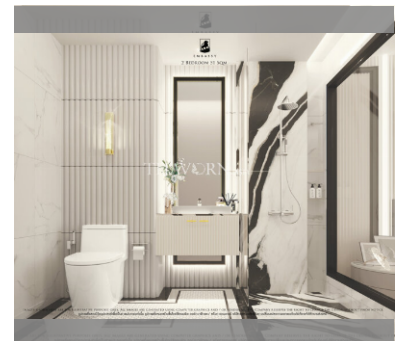

Condo for sale 2 bedroom 51 m<sup>2</sup> in Embassy Residence, Pattaya

**฿ 4,890,000**

**UNIT PARAMETERS:**

UID	FS-239277
quota	thai quota
type	2 bedroom
size	51m <sup>2</sup>
floor	2
view	pool view
transfer cost	
transfer fee payer	
additional cost	

**Swimming pool:** swimming pool, kids pool, jacuzzi, sunbathing area.

**Chill zone:** chill zone, garden.

**Health zone:** gym, SPA.

**Other:** reception, lobby, games room, CCTV, security.

[details](#)