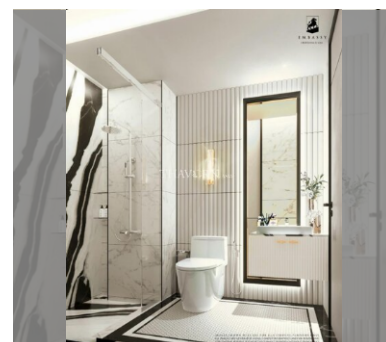

Condo for sale 1 bedroom 34 m² in Embassy Residence, Pattaya

฿ 3,990,000

UNIT PARAMETERS:

UID	FS-239277
quota	foreign quota
type	1 bedroom
size	34m²
floor	5
view	pool view
quality	not chosen
transfer fee payer	On buyer

PROJECT PARAMETERS:

district	Jomtien
buildings	3
floors	8
start of construction	2024
built in	2027

FACILITIES:

General information: boutique, meters to beach: 750, minutes to beach: 5, underground parking.

Swimming pool: swimming pool, kids pool, jacuzzi, sunbathing area.

Chill zone: chill zone, garden.

Health zone: gym, SPA.

Other: reception, lobby, games room, CCTV, security.