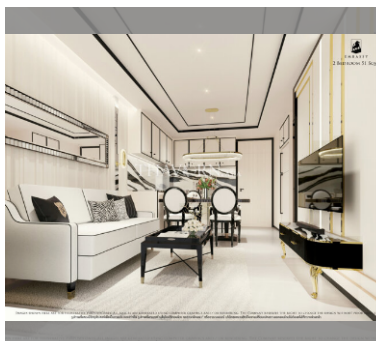

Condo for sale 2 bedroom 51 m² in Embassy Residence, Pattaya

฿ 4,890,000

UNIT PARAMETERS:

UID	FS-239277
quota	thai quota
type	2 bedroom
size	51m ²
floor	2
view	pool view

PROJECT PARAMETERS:

district	Jomtien
buildings	3
floors	8
start of construction	2024
built in	2027

FACILITIES:

General information: boutique, meters to beach: 750, minutes to beach: 5, underground parking.

Swimming pool: swimming pool, kids pool, jacuzzi, sunbathing area.

Chill zone: chill zone, garden.

Health zone: gym, SPA.

Other: reception, lobby, games room, CCTV, security.

details