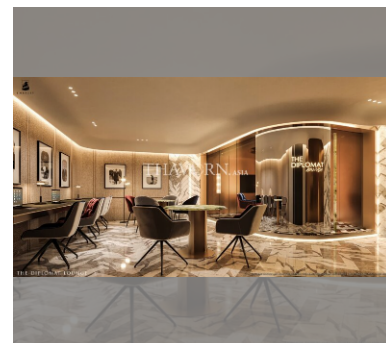

Condo for sale 1 bedroom 34 m² in Embassy Residence, Pattaya

฿ 3,690,000

UNIT PARAMETERS:

UID	FS-239276
quota	foreign quota
type	1 bedroom
size	34m ²
floor	4
view	pool view
quality	not chosen
transfer fee payer	On buyer

Swimming pool: swimming pool, kids pool, jacuzzi, sunbathing area.

Chill zone: chill zone, garden.

Health zone: gym, SPA.

Other: reception, lobby, games room, CCTV, security.

details