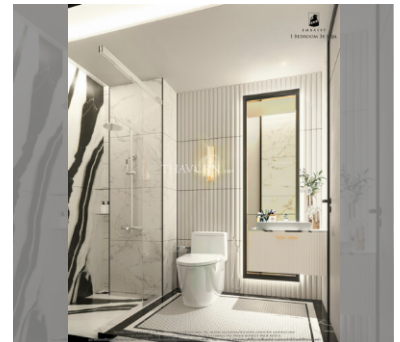

Condo for sale 1 bedroom 34 m² in Embassy Residence, Pattaya

฿ 3,190,000

UNIT PARAMETERS:

UID	FS-239276
quota	thai quota
type	1 bedroom
size	34m ²
floor	4
view	pool view

PROJECT PARAMETERS:

district	Jomtien
buildings	3
floors	8
start of construction	2024
built in	2027

FACILITIES:

General information: boutique, meters to beach: 750, minutes to beach: 5, underground parking.

Swimming pool: swimming pool, kids pool, jacuzzi, sunbathing area.

Chill zone: chill zone, garden.

Health zone: gym, SPA.

Other: reception, lobby, games room, CCTV, security.

details