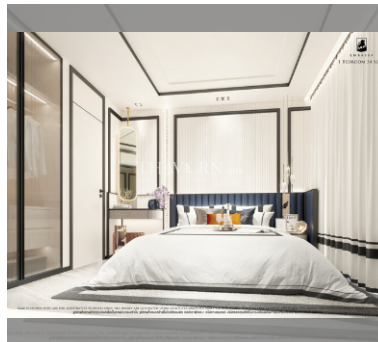

Condo for sale 1 bedroom 34 m² in Embassy Residence, Pattaya

฿ 3,190,000

UNIT PARAMETERS:

UID	FS-239276
quota	thai quota
type	1 bedroom
size	34m ²
floor	4
view	pool view

PROJECT PARAMETERS:

district	Jomtien
buildings	3
floors	8
start of construction	2024
built in	2027

Health zone: gym, SPA.

Other: reception, lobby, games room, CCTV, security.

details