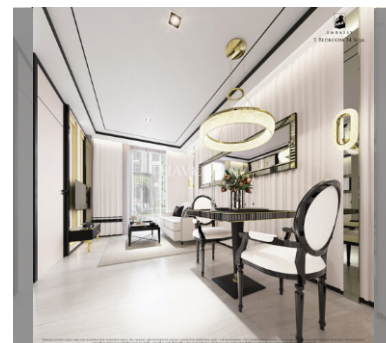

Condo for sale 1 bedroom 34 m² in Embassy Residence, Pattaya

฿ 3,690,000

UNIT PARAMETERS:

UID	FS-239276
quota	foreign quota
type	1 bedroom
size	34m ²
floor	4
view	pool view
quality	not chosen
transfer fee payer	On buyer

Swimming pool: swimming pool, kids pool, jacuzzi, sunbathing area.

Chill zone: chill zone, garden.

Health zone: gym, SPA.

Other: reception, lobby, games room, CCTV, security.

details