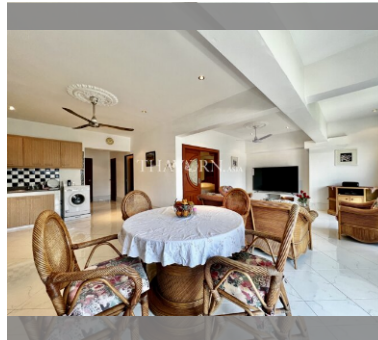

Condo for sale 1 bedroom 80 m² in Sombat Pattaya Condotel, Pattaya

฿ 2,800,000

UNIT PARAMETERS:

UID	FS-239229
quota	foreign quota
type	1 bedroom
size	80m²
floor	7
view	city view
quality	not chosen
transfer fee payer	On buyer

PROJECT PARAMETERS:

district	Pratumnak
buildings	1
floors	13
built in	2000
maintenance	฿ 12,480/year

FACILITIES:

General information: highrise, meters to beach: 400, minutes to beach: 7, multy-level parking, covered parking.

Swimming pool: rooftop pool.

Chill zone: rooftop chillout.

Other: CCTV, security, laundry.