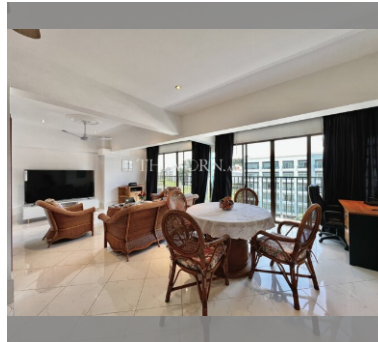

Condo for sale 1 bedroom 80 m² in Sombat Pattaya Condotel, Pattaya

฿ 2,800,000

UNIT PARAMETERS:

UID	FS-239229
quota	foreign quota
type	1 bedroom
size	80m²
floor	7
view	city view
quality	not chosen
transfer fee payer	On buyer

PROJECT PARAMETERS:

district	Pratumnak
buildings	1
floors	13
built in	2000
maintenance	฿ 12,480/year

FACILITIES:

General information: highrise, meters to beach: 400, minutes to beach: 7, multy-level parking, covered parking.

Swimming pool: rooftop pool.

Chill zone: rooftop chillout.

Other: CCTV, security, laundry.