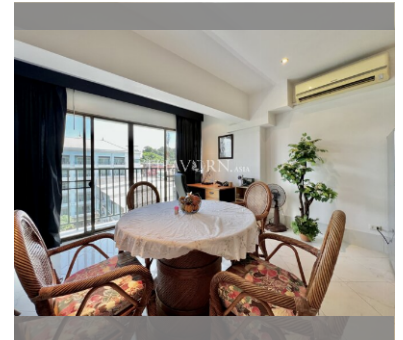

Condo for sale 1 bedroom 80 m² in Sombat Pattaya Condotel, Pattaya

฿ 2,800,000

UNIT PARAMETERS:

UID	FS-239229
quota	foreign quota
type	1 bedroom
size	80m²
floor	7
view	city view
quality	not chosen
transfer fee payer	On buyer

PROJECT PARAMETERS:

district	Pratumnak
buildings	1
floors	13
built in	2000
maintenance	฿ 12,480/year

FACILITIES:

General information: highrise, meters to beach: 400, minutes to beach: 7, multy-level parking, covered parking.

Swimming pool: rooftop pool.

Chill zone: rooftop chillout.

Other: CCTV, security, laundry.