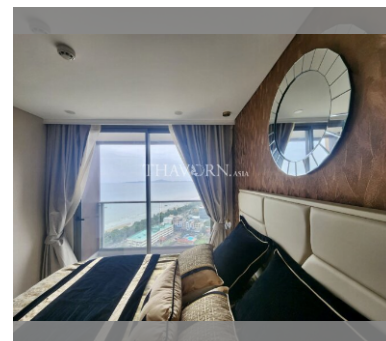

Condo for sale 1 bedroom 35 m² in Copacabana Beach Jomtien, Pattaya

฿ 6,290,000

UNIT PARAMETERS:

UID	FS-239228
quota	foreign quota
type	1 bedroom
size	35m²
floor	25
view	sea view
quality	not chosen
transfer fee payer	On buyer

PROJECT PARAMETERS:

district	Jomtien
buildings	1
floors	59
built in	2022
maintenance	฿ 21,000/year

FACILITIES:

General information: highrise, meters to beach: 50, minutes to beach: 1, shuttle bus, beach front, pets are allowed, open parking, multy-level parking.

Swimming pool: swimming pool, rooftop pool, infinity view, jacuzzi, pool bar , sunbathing area.

Chill zone: chill zone, garden, rooftop chillout.

Health zone: gym, sauna, hamam.

Other: lobby, meeting room, games room, kids playgarden, CCTV, security.