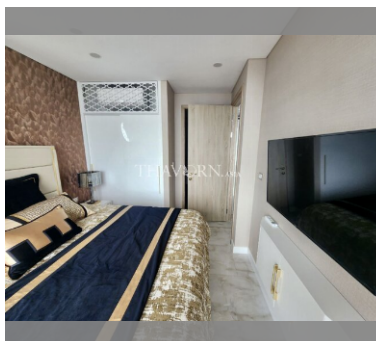

Condo for sale 1 bedroom 35 m² in Copacabana Beach Jomtien, Pattaya

฿ 6,290,000

UNIT PARAMETERS:

UID	FS-239228
quota	foreign quota
type	1 bedroom
size	35m²
floor	25
view	sea view
quality	not chosen
transfer fee payer	On buyer

PROJECT PARAMETERS:

district	Jomtien
buildings	1
floors	59
built in	2022
maintenance	฿ 21,000/year

FACILITIES:

General information: highrise, meters to beach: 50, minutes to beach: 1, shuttle bus, beach front, pets are allowed, open parking, multy-level parking.

Swimming pool: swimming pool, rooftop pool, infinity view, jacuzzi, pool bar , sunbathing area.

Chill zone: chill zone, garden, rooftop chillout.

Health zone: gym, sauna, hamam.

Other: lobby, meeting room, games room, kids playgarden, CCTV, security.