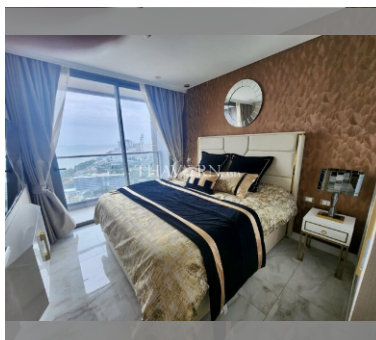

Condo for sale 1 bedroom 35 m² in Copacabana Beach Jomtien, Pattaya

฿ 6,290,000

UNIT PARAMETERS:

UID	FS-239228
quota	foreign quota
type	1 bedroom
size	35m²
floor	25
view	sea view
quality	not chosen
transfer fee payer	On buyer

PROJECT PARAMETERS:

district	Jomtien
buildings	1
floors	59
built in	2022
maintenance	฿ 21,000/year

FACILITIES:

General information: highrise, meters to beach: 50, minutes to beach: 1, shuttle bus, beach front, pets are allowed, open parking, multy-level parking.

Swimming pool: swimming pool, rooftop pool, infinity view, jacuzzi, pool bar , sunbathing area.

Chill zone: chill zone, garden, rooftop chillout.

Health zone: gym, sauna, hamam.

Other: lobby, meeting room, games room, kids playgarden, CCTV, security.