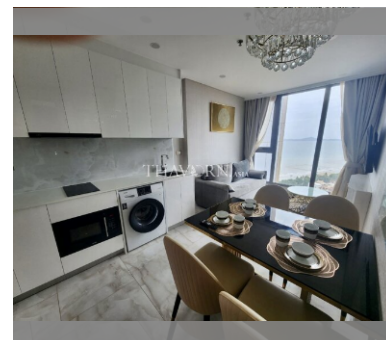

Condo for sale 1 bedroom 35 m² in Copacabana Beach Jomtien, Pattaya

฿ 6,290,000

UNIT PARAMETERS:

UID	FS-239228
quota	foreign quota
type	1 bedroom
size	35m²
floor	25
view	sea view
quality	not chosen
transfer fee payer	On buyer

PROJECT PARAMETERS:

district	Jomtien
buildings	1
floors	59
built in	2022
maintenance	฿ 21,000/year

FACILITIES:

General information: highrise, meters to beach: 50, minutes to beach: 1, shuttle bus, beach front, pets are allowed, open parking, multy-level parking.

Swimming pool: swimming pool, rooftop pool, infinity view, jacuzzi, pool bar , sunbathing area.

Chill zone: chill zone, garden, rooftop chillout.

Health zone: gym, sauna, hamam.

Other: lobby, meeting room, games room, kids playgarden, CCTV, security.