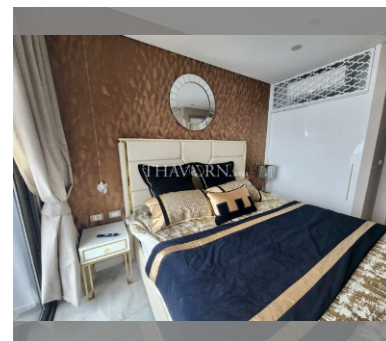

Condo for sale 1 bedroom 35 m² in Copacabana Beach Jomtien, Pattaya

฿ 6,290,000

UNIT PARAMETERS:

UID	FS-239228
quota	foreign quota
type	1 bedroom
size	35m²
floor	25
view	sea view
quality	not chosen
transfer fee payer	On buyer

PROJECT PARAMETERS:

district	Jomtien
buildings	1
floors	59
built in	2022
maintenance	฿ 21,000/year

FACILITIES:

General information: highrise, meters to beach: 50, minutes to beach: 1, shuttle bus, beach front, pets are allowed, open parking, multy-level parking.

Swimming pool: swimming pool, rooftop pool, infinity view, jacuzzi, pool bar , sunbathing area.

Chill zone: chill zone, garden, rooftop chillout.

Health zone: gym, sauna, hamam.

Other: lobby, meeting room, games room, kids playgarden, CCTV, security.