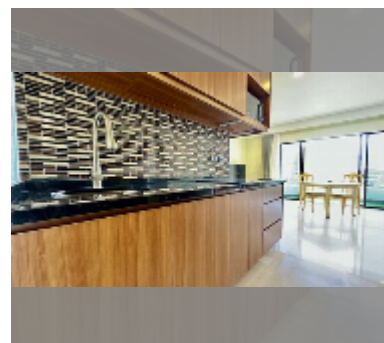

Condo for sale 2 bedroom 95 m² in Pattaya Hill Resort, Pattaya

฿ 5,200,000

UNIT PARAMETERS:

UID	FS-239222
quota	foreign quota
type	2 bedroom
size	95m²
floor	11
view	sea view
online viewing	yes

PROJECT PARAMETERS:

district	Pratumnak
buildings	1
floors	23
built in	1991
maintenance	฿ 22,800/year

FACILITIES:

General information: resort, meters to beach: 350, minutes to beach: 7, open parking, covered parking.

Swimming pool: swimming pool, kids pool.

Health zone: gym.

Other: reception, lobby, CCTV, security.