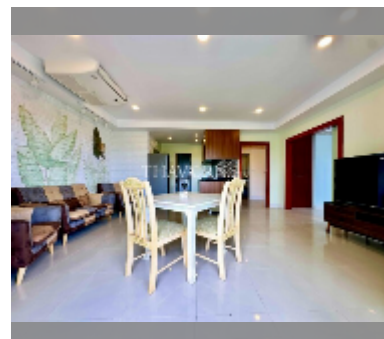

Condo for sale 2 bedroom 95 m² in Pattaya Hill Resort, Pattaya

฿ 5,200,000

UNIT PARAMETERS:

UID	FS-239222
quota	foreign quota
type	2 bedroom
size	95m²
floor	11
view	sea view
online viewing	yes

PROJECT PARAMETERS:

district	Pratumnak
buildings	1
floors	23
built in	1991
maintenance	฿ 22,800/year

FACILITIES:

General information: resort, meters to beach: 350, minutes to beach: 7, open parking, covered parking.

Swimming pool: swimming pool, kids pool.

Health zone: gym.

Other: reception, lobby, CCTV, security.