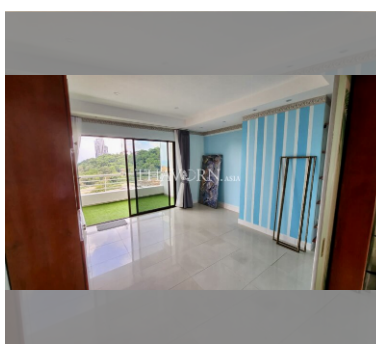

Condo for sale 2 bedroom 99 m² in Pattaya Hill Resort, Pattaya

฿ 5,490,000

UNIT PARAMETERS:

UID	FS-239222
quota	foreign quota
type	2 bedroom
size	99m ²
floor	11
view	sea view
quality	not chosen
transfer fee payer	On buyer

Swimming pool: swimming pool, kids pool.

Health zone: gym.

Other: reception, lobby, CCTV, security.

details