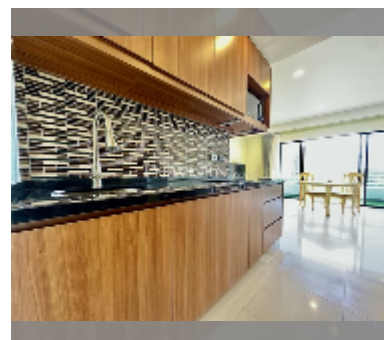

Condo for sale 2 bedroom 95 m² in Pattaya Hill Resort, Pattaya

฿ 5,200,000

UNIT PARAMETERS:

UID	FS-239222
quota	foreign quota
type	2 bedroom
size	95m²
floor	11
view	sea view
online viewing	yes

PROJECT PARAMETERS:

district	Pratumnak
buildings	1
floors	23
built in	1991
maintenance	฿ 22,800/year

FACILITIES:

General information: resort, meters to beach: 350, minutes to beach: 7, open parking, covered parking.

Swimming pool: swimming pool, kids pool.

Health zone: gym.

Other: reception, lobby, CCTV, security.