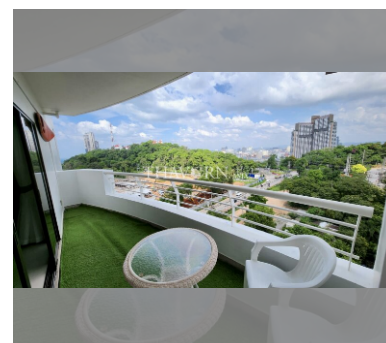

Condo for sale 2 bedroom 99 m² in Pattaya Hill Resort, Pattaya

฿ 5,490,000

UNIT PARAMETERS:

UID	FS-239222
quota	foreign quota
type	2 bedroom
size	99m ²
floor	11
view	sea view
quality	not chosen
transfer fee payer	On buyer

Swimming pool: swimming pool, kids pool.

Health zone: gym.

Other: reception, lobby, CCTV, security.

details