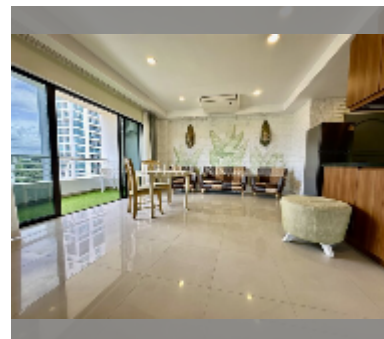

## Condo for sale 2 bedroom 95 m<sup>2</sup> in Pattaya Hill Resort, Pattaya

**฿ 5,200,000**

**UNIT PARAMETERS:**

UID	FS-239222
quota	foreign quota
type	2 bedroom
size	95m <sup>2</sup>
floor	11
view	sea view
online viewing	yes

Swimming pool: swimming pool, kids pool.

Health zone: gym.

Other: reception, lobby, CCTV, security.

[details](#)