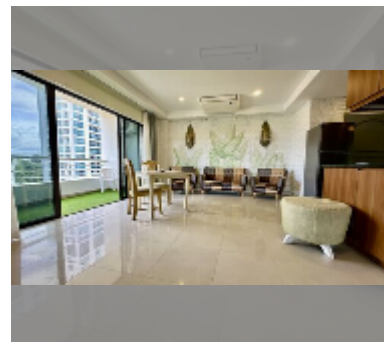

Condo for sale 2 bedroom 95 m² in Pattaya Hill Resort, Pattaya

฿ 5,200,000

UNIT PARAMETERS:

UID	FS-239222
quota	foreign quota
type	2 bedroom
size	95m ²
floor	11
view	sea view
online viewing	yes

PROJECT PARAMETERS:

district	Pratumnak
buildings	1
floors	23
built in	1991
maintenance	฿ 22,800/year

FACILITIES:

General information: resort, meters to beach: 350, minutes to beach: 7, open parking, covered parking.

Swimming pool: swimming pool, kids pool.

Health zone: gym.

Other: reception, lobby, CCTV, security.

[details](#)