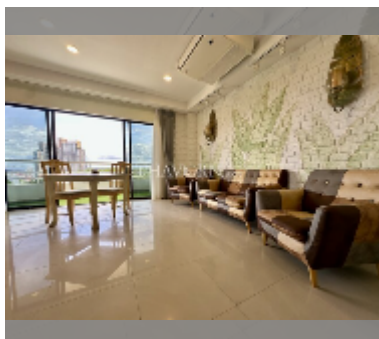

## Condo for sale 2 bedroom 95 m<sup>2</sup> in Pattaya Hill Resort, Pattaya

**฿ 5,200,000**

**UNIT PARAMETERS:**

UID	FS-239222
quota	foreign quota
type	2 bedroom
size	95m <sup>2</sup>
floor	11
view	sea view
online viewing	yes

Swimming pool: swimming pool, kids pool.

Health zone: gym.

Other: reception, lobby, CCTV, security.

[details](#)