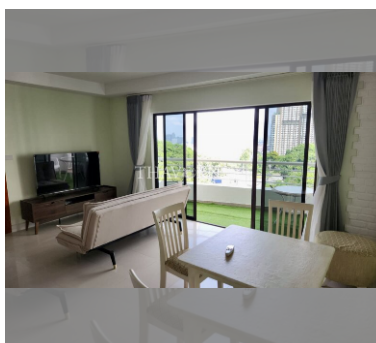

Condo for sale 2 bedroom 99 m² in Pattaya Hill Resort, Pattaya

฿ 5,490,000

UNIT PARAMETERS:

UID	FS-239222
quota	foreign quota
type	2 bedroom
size	99m²
floor	11
view	sea view
quality	not chosen
transfer fee payer	On buyer

PROJECT PARAMETERS:

district	Pratumnak
buildings	1
floors	23
built in	1991
maintenance	฿ 23,760/year

FACILITIES:

General information: resort, meters to beach: 350, minutes to beach: 7, open parking, covered parking.

Swimming pool: swimming pool, kids pool.

Health zone: gym.

Other: reception, lobby, CCTV, security.