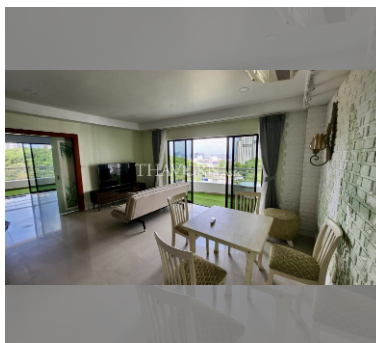

Condo for sale 2 bedroom 99 m² in Pattaya Hill Resort, Pattaya

฿ 5,490,000

UNIT PARAMETERS:

UID	FS-239222
quota	foreign quota
type	2 bedroom
size	99m ²
floor	11
view	sea view
quality	not chosen
transfer fee payer	On buyer

Swimming pool: swimming pool, kids pool.

Health zone: gym.

Other: reception, lobby, CCTV, security.

details