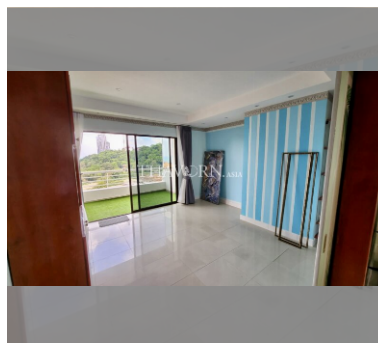

Condo for sale 2 bedroom 99 m² in Pattaya Hill Resort, Pattaya

฿ 5,490,000

UNIT PARAMETERS:

UID	FS-239222
quota	foreign quota
type	2 bedroom
size	99m²
floor	11
view	sea view
quality	not chosen
transfer fee payer	On buyer

PROJECT PARAMETERS:

district	Pratumnak
buildings	1
floors	23
built in	1991
maintenance	฿ 23,760/year

FACILITIES:

General information: resort, meters to beach: 350, minutes to beach: 7, open parking, covered parking.

Swimming pool: swimming pool, kids pool.

Health zone: gym.

Other: reception, lobby, CCTV, security.