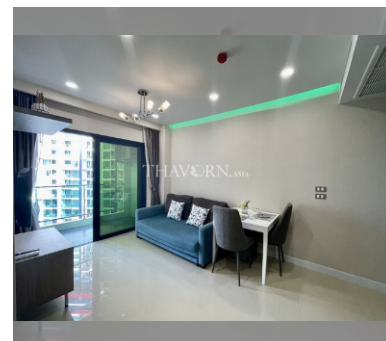

Condo for sale 1 bedroom 35 m² in Dusit Grand Condo View, Pattaya

฿ 2,500,000

UNIT PARAMETERS:

UID	FS-239190
quota	foreign quota
type	1 bedroom
size	35m²
floor	8
view	sea view
quality	excellent
equipment	furniture, household appliances, kitchen appliances, smart home system
online viewing	on
transfer cost	95,000
transfer fee payer	50/50
exclusive	on

PROJECT PARAMETERS:

district	Jomtien
buildings	1
floors	36
built in	2014
maintenance	฿ 16,800/year

FACILITIES:

General information: highrise, meters to beach: 300, underground parking, open parking.

Swimming pool: swimming pool, kids pool, waterfall, jacuzzi.

Health zone: gym.

Other: reception, CCTV, security, minimart, laundry.