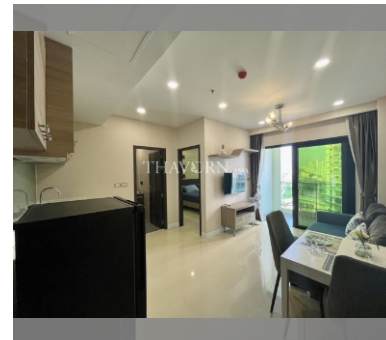

Condo for sale 1 bedroom 35 m² in Dusit Grand Condo View, Pattaya

฿ 2,500,000

UNIT PARAMETERS:

UID	FS-239190
quota	foreign quota
type	1 bedroom
size	35m²
floor	8
view	sea view
quality	excellent
equipment	furniture, household appliances, kitchen appliances, smart home system
online viewing	on
transfer cost	95,000
transfer fee payer	50/50
exclusive	on

PROJECT PARAMETERS:

district	Jomtien
buildings	1
floors	36
built in	2014
maintenance	฿ 16,800/year

FACILITIES:

General information: highrise, meters to beach: 300, underground parking, open parking.

Swimming pool: swimming pool, kids pool, waterfall, jacuzzi.

Health zone: gym.

Other: reception, CCTV, security, minimart, laundry.