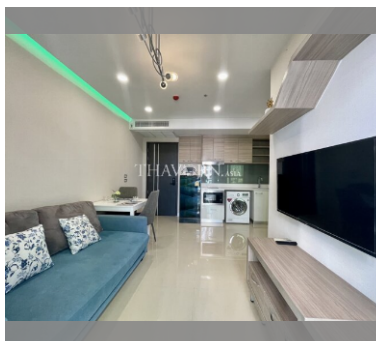

Condo for sale 1 bedroom 35 m² in Dusit Grand Condo View, Pattaya

฿ 2,500,000

UNIT PARAMETERS:

UID	FS-239190
quota	foreign quota
type	1 bedroom
size	35m²
floor	8
view	sea view
quality	excellent
equipment	furniture, household appliances, kitchen appliances, smart home system
online viewing	on
transfer cost	95,000
transfer fee payer	50/50
exclusive	on

PROJECT PARAMETERS:

district	Jomtien
buildings	1
floors	36
built in	2014
maintenance	฿ 16,800/year

FACILITIES:

General information: highrise, meters to beach: 300, underground parking, open parking.

Swimming pool: swimming pool, kids pool, waterfall, jacuzzi.

Health zone: gym.

Other: reception, CCTV, security, minimart, laundry.