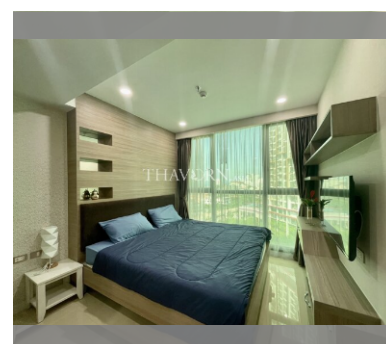

Condo for sale 1 bedroom 35 m² in Dusit Grand Condo View, Pattaya

฿ 2,500,000

UNIT PARAMETERS:

UID	FS-239190
quota	foreign quota
type	1 bedroom
size	35m²
floor	8
view	sea view
quality	excellent
equipment	furniture, household appliances, kitchen appliances, smart home system
online viewing	on
transfer cost	95,000
transfer fee payer	50/50
exclusive	on

PROJECT PARAMETERS:

district	Jomtien
buildings	1
floors	36
built in	2014
maintenance	฿ 16,800/year

FACILITIES:

General information: highrise, meters to beach: 300, underground parking, open parking.

Swimming pool: swimming pool, kids pool, waterfall, jacuzzi.

Health zone: gym.

Other: reception, CCTV, security, minimart, laundry.