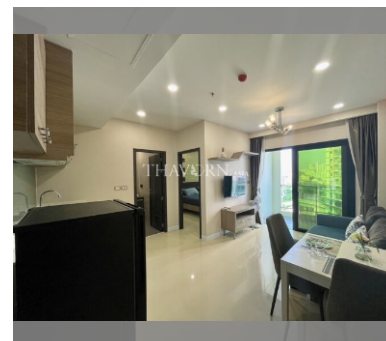

Condo for sale 1 bedroom 35 m² in Dusit Grand Condo View, Pattaya

฿ 2,500,000

UNIT PARAMETERS:

UID	FS-239190
quota	foreign quota
type	1 bedroom
size	35m²
floor	8
view	sea view
quality	excellent
equipment	furniture, household appliances, kitchen appliances, smart home system
online viewing	on
transfer cost	95,000
transfer fee payer	50/50
exclusive	on

PROJECT PARAMETERS:

district	Jomtien
buildings	1
floors	36
built in	2014
maintenance	฿ 16,800/year

FACILITIES:

General information: highrise, meters to beach: 300, underground parking, open parking.

Swimming pool: swimming pool, kids pool, waterfall, jacuzzi.

Health zone: gym.

Other: reception, CCTV, security, minimart, laundry.