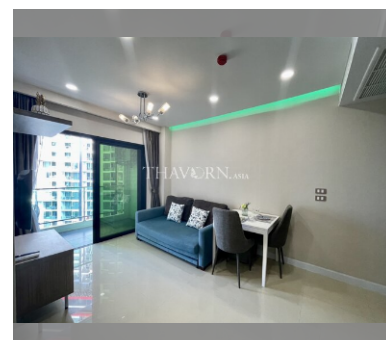

Condo for sale 1 bedroom 35 m² in Dusit Grand Condo View, Pattaya

฿ 2,500,000

UNIT PARAMETERS:

UID	FS-239190
quota	foreign quota
type	1 bedroom
size	35m²
floor	8
view	sea view
quality	excellent
equipment	furniture, household appliances, kitchen appliances, smart home system
online viewing	on
transfer cost	95,000
transfer fee payer	50/50
exclusive	on

PROJECT PARAMETERS:

district	Jomtien
buildings	1
floors	36
built in	2014
maintenance	฿ 16,800/year

FACILITIES:

General information: highrise, meters to beach: 300, underground parking, open parking.

Swimming pool: swimming pool, kids pool, waterfall, jacuzzi.

Health zone: gym.

Other: reception, CCTV, security, minimart, laundry.