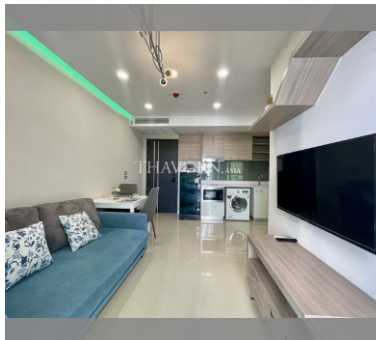

Condo for sale 1 bedroom 35 m² in Dusit Grand Condo View, Pattaya

฿ 2,500,000

UNIT PARAMETERS:

UID	FS-239190
quota	foreign quota
type	1 bedroom
size	35m²
floor	8
view	sea view
quality	excellent
equipment	furniture, household appliances, kitchen appliances, smart home system
online viewing	on
transfer cost	95,000
transfer fee payer	50/50
exclusive	on

PROJECT PARAMETERS:

district	Jomtien
buildings	1
floors	36
built in	2014
maintenance	฿ 16,800/year

FACILITIES:

General information: highrise, meters to beach: 300, underground parking, open parking.

Swimming pool: swimming pool, kids pool, waterfall, jacuzzi.

Health zone: gym.

Other: reception, CCTV, security, minimart, laundry.