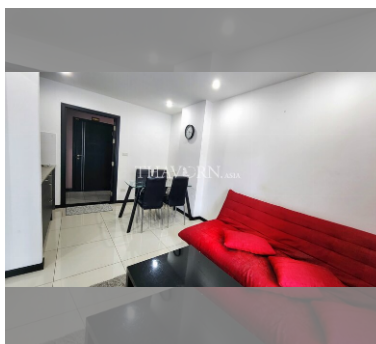

Condo for sale 1 bedroom 35 m² in Siam Oriental Elegance, Pattaya

Welcome to your dream getaway in the heart of vibrant Pattaya! Presenting a splendid 1-bedroom condo in the prestigious Siam Oriental Elegance complex, nestled in the serene Pratumnak area. This charming 35 m² flat, located on the 2nd floor of an 8-story building, offers a perfect blend of comfort and style. Step into a fully furnished haven where every detail has been thoughtfully curated to provide a cozy and inviting atmosphere. Whether you're looking to invest or find a personal retreat, this property is an excellent choice, especially with the foreign ownership quota. Priced at just 1,800,000, this condo is not only a fantastic home but also a great value. Enjoy the convenience of being close to all the attractions and amenities tha...

฿ 1,800,000

UNIT PARAMETERS:

UID	FS-239176
quota	foreign quota
type	1 bedroom
size	35m²
floor	2
view	city view
quality	not chosen
online viewing	on
transfer cost	
transfer fee payer	on buyer
additional cost	
exclusive	on

PROJECT PARAMETERS:

district	Pratumnak
buildings	1
floors	8
built in	2013

FACILITIES:

General information: boutique, meters to beach: 500, minutes to beach: 8, pets are allowed, open parking.

Swimming pool: rooftop pool.

Chill zone: chill zone, rooftop chillout.

Other: CCTV, security, laundry.