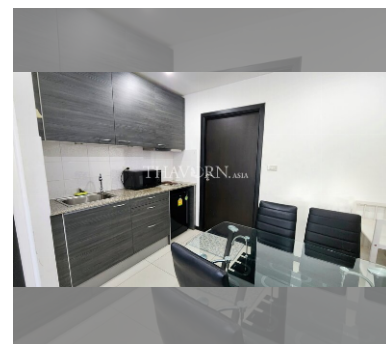

Condo for sale 1 bedroom 35 m² in Siam Oriental Elegance, Pattaya

Welcome to your dream getaway in the heart of vibrant Pattaya! Presenting a splendid 1-bedroom condo in the prestigious Siam Oriental Elegance complex, nestled in the serene Pratumnak area. This charming 35 m² flat, located on the 2nd floor of an 8-story building, offers a perfect blend of comfort and style. Step into a fully furnished haven where every detail has been thoughtfully curated to provide a cozy and inviting atmosphere. Whether you're looking to invest or find a personal retreat, this property is an excellent choice, especially with the foreign ownership quota. Priced at just 1,800,000, this condo is not only a fantastic home but also a great value. Enjoy the convenience of being close to all the attractions and amenities tha...

฿ 1,800,000

UNIT PARAMETERS:

UID	FS-239176
quota	foreign quota
type	1 bedroom
size	35m²
floor	2
view	city view
quality	not chosen
online viewing	on
transfer cost	
transfer fee payer	on buyer
additional cost	
exclusive	on

PROJECT PARAMETERS:

district	Pratumnak
buildings	1
floors	8
built in	2013

FACILITIES:

General information: boutique, meters to beach: 500, minutes to beach: 8, pets are allowed, open parking.

Swimming pool: rooftop pool.

Chill zone: chill zone, rooftop chillout.

Other: CCTV, security, laundry.