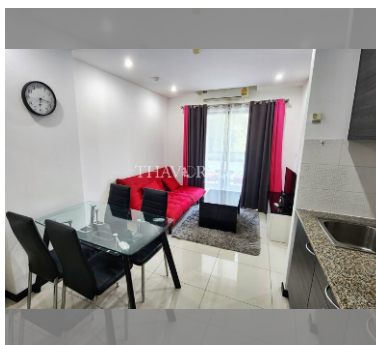

Condo for sale 1 bedroom 35 m² in Siam Oriental Elegance, Pattaya

Welcome to your dream getaway in the heart of vibrant Pattaya! Presenting a splendid 1-bedroom condo in the prestigious Siam Oriental Elegance complex, nestled in the serene Pratumnak area. This charming 35 m² flat, located on the 2nd floor of an 8-story building, offers a perfect blend of comfort and style. Step into a fully furnished haven where every detail has been thoughtfully curated to provide a cozy and inviting atmosphere. Whether you're looking to invest or find a personal retreat, this property is an excellent choice, especially with the foreign ownership quota. Priced at just 1,800,000, this condo is not only a fantastic home but also a great value. Enjoy the convenience of being close to all the attractions and amenities tha...

฿ 1,800,000

UNIT PARAMETERS:

UID	FS-239176
quota	foreign quota
type	1 bedroom
size	35m²
floor	2
view	city view
quality	not chosen
online viewing	on
transfer cost	
transfer fee payer	on buyer
additional cost	
exclusive	on

PROJECT PARAMETERS:

district	Pratumnak
buildings	1
floors	8
built in	2013

FACILITIES:

General information: boutique, meters to beach: 500, minutes to beach: 8, pets are allowed, open parking.

Swimming pool: rooftop pool.

Chill zone: chill zone, rooftop chillout.

Other: CCTV, security, laundry.