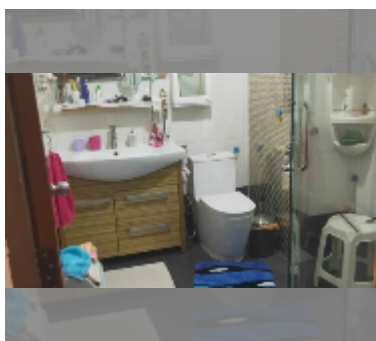

Condo for sale 1 bedroom 34 m² in Jomtien beach condominium, Pattaya

฿ 1,800,000

UNIT PARAMETERS:

UID	FS-239175
quota	thai quota
type	1 bedroom
size	34m²
floor	7
view	partial sea view
quality	good
online viewing	yes

PROJECT PARAMETERS:

district	Jomtien
buildings	5
floors	18
built in	1993

FACILITIES:

General information: highrise, open parking.

Swimming pool: swimming pool.

Chill zone: chill zone.

Health zone: gym.

Other: CCTV, security, minimart.