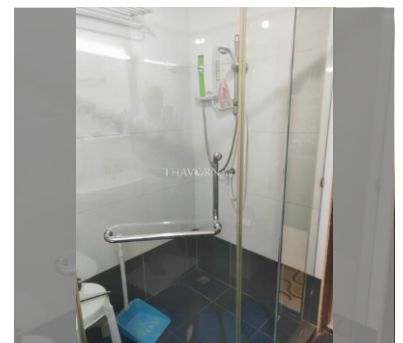

Condo for sale 1 bedroom 34 m<sup>2</sup> in Jomtien beach condominium, Pattaya

### UNIT PARAMETERS:

UID	FS-239175
quota	thai quota
type	1 bedroom
size	34m <sup>2</sup>
floor	7
view	partial sea view
quality	not chosen
transfer fee payer	50/50

### FACILITIES:

General information: highrise, open parking.

Swimming pool: swimming pool.

Chill zone: chill zone.

Health zone: gym.

Other: CCTV, security, minimart.

details