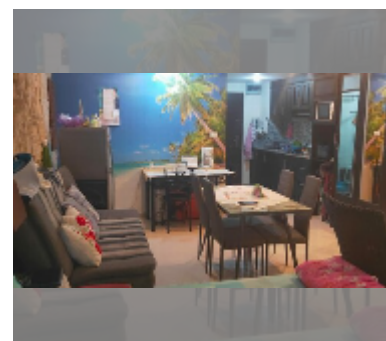

Condo for sale 1 bedroom 34 m² in Jomtien beach condominium, Pattaya

฿ 1,800,000

UNIT PARAMETERS:

UID	FS-239175
quota	thai quota
type	1 bedroom
size	34m²
floor	7
view	partial sea view
quality	good
online viewing	yes

PROJECT PARAMETERS:

district	Jomtien
buildings	5
floors	18
built in	1993

FACILITIES:

General information: highrise, open parking.

Swimming pool: swimming pool.

Chill zone: chill zone.

Health zone: gym.

Other: CCTV, security, minimart.