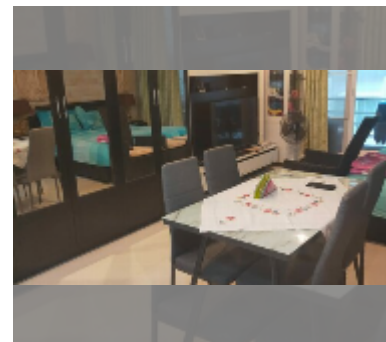

Condo for sale 1 bedroom 34 m² in Jomtien beach condominium, Pattaya

฿ 1,800,000

UNIT PARAMETERS:

UID	FS-239175
quota	thai quota
type	1 bedroom
size	34m²
floor	7
view	partial sea view
quality	good
online viewing	yes

PROJECT PARAMETERS:

district	Jomtien
buildings	5
floors	18
built in	1993

FACILITIES:

General information: highrise, open parking.

Swimming pool: swimming pool.

Chill zone: chill zone.

Health zone: gym.

Other: CCTV, security, minimart.