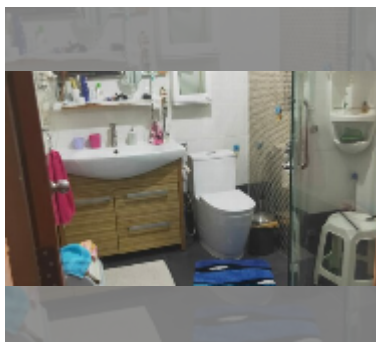

Condo for sale 1 bedroom 34 m² in Jomtien beach condominium, Pattaya

฿ 1,800,000

UNIT PARAMETERS:

UID	FS-239175
quota	thai quota
type	1 bedroom
size	34m²
floor	7
view	partial sea view
quality	good
online viewing	yes

PROJECT PARAMETERS:

district	Jomtien
buildings	5
floors	18
built in	1993

FACILITIES:

General information: highrise, open parking.

Swimming pool: swimming pool.

Chill zone: chill zone.

Health zone: gym.

Other: CCTV, security, minimart.