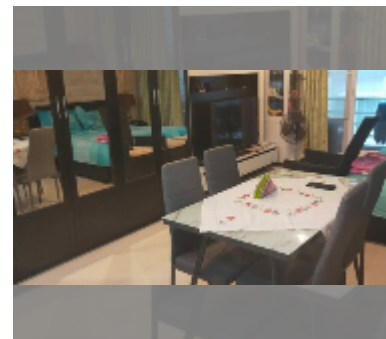

Condo for sale 1 bedroom 34 m² in Jomtien beach condominium, Pattaya

฿ 1,800,000

UNIT PARAMETERS:

UID	FS-239175
quota	thai quota
type	1 bedroom
size	34m²
floor	7
view	partial sea view
quality	good
online viewing	yes

PROJECT PARAMETERS:

district	Jomtien
buildings	5
floors	18
built in	1993

FACILITIES:

General information: highrise, open parking.

Swimming pool: swimming pool.

Chill zone: chill zone.

Health zone: gym.

Other: CCTV, security, minimart.