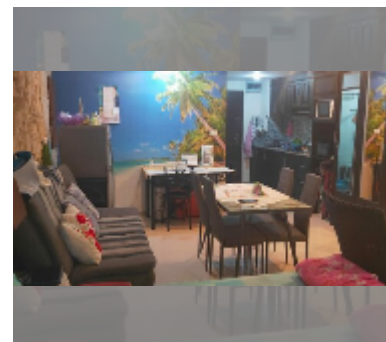

Condo for sale 1 bedroom 34 m² in Jomtien beach condominium, Pattaya

฿ 1,800,000

UNIT PARAMETERS:

UID	FS-239175
quota	thai quota
type	1 bedroom
size	34m²
floor	7
view	partial sea view
quality	good
online viewing	yes

PROJECT PARAMETERS:

district	Jomtien
buildings	5
floors	18
built in	1993

FACILITIES:

General information: highrise, open parking.

Swimming pool: swimming pool.

Chill zone: chill zone.

Health zone: gym.

Other: CCTV, security, minimart.