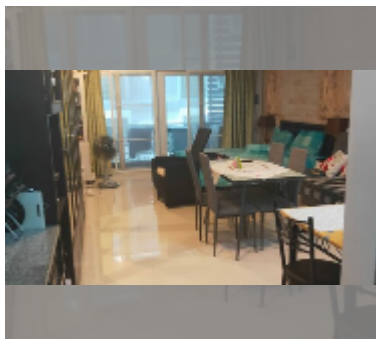

Condo for sale 1 bedroom 34 m² in Jomtien beach condominium, Pattaya

฿ 1,800,000

UNIT PARAMETERS:

UID	FS-239175
quota	thai quota
type	1 bedroom
size	34m²
floor	7
view	partial sea view
quality	good
online viewing	yes

PROJECT PARAMETERS:

district	Jomtien
buildings	5
floors	18
built in	1993

FACILITIES:

General information: highrise, open parking.

Swimming pool: swimming pool.

Chill zone: chill zone.

Health zone: gym.

Other: CCTV, security, minimart.