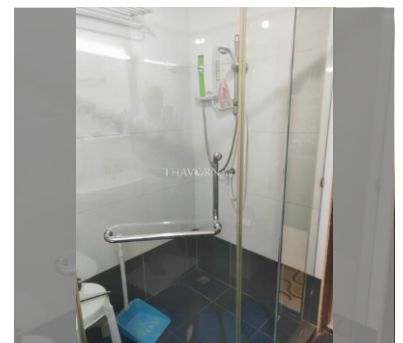

Condo for sale 1 bedroom 34 m² in Jomtien beach condominium, Pattaya

฿ 1,800,000

UNIT PARAMETERS:

UID	FS-239175
quota	thai quota
type	1 bedroom
size	34m²
floor	7
view	partial sea view
quality	not chosen
transfer fee payer	50/50

PROJECT PARAMETERS:

district	Jomtien
buildings	5
floors	18
built in	1993

FACILITIES:

General information: highrise, open parking.

Swimming pool: swimming pool.

Chill zone: chill zone.

Health zone: gym.

Other: CCTV, security, minimart.