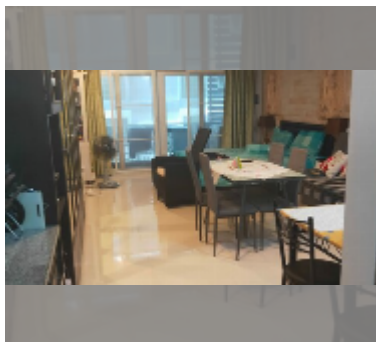

Condo for sale 1 bedroom 34 m² in Jomtien beach condominium, Pattaya

฿ 1,800,000

UNIT PARAMETERS:

UID	FS-239175
quota	thai quota
type	1 bedroom
size	34m²
floor	7
view	partial sea view
quality	good
online viewing	yes

PROJECT PARAMETERS:

district	Jomtien
buildings	5
floors	18
built in	1993

FACILITIES:

General information: highrise, open parking.

Swimming pool: swimming pool.

Chill zone: chill zone.

Health zone: gym.

Other: CCTV, security, minimart.