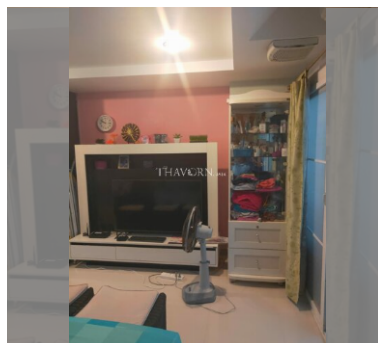

Condo for sale 1 bedroom 34 m² in Jomtien beach condominium, Pattaya

฿ 1,800,000

UNIT PARAMETERS:

UID	FS-239175
quota	thai quota
type	1 bedroom
size	34m²
floor	7
view	partial sea view
quality	not chosen
transfer fee payer	50/50

PROJECT PARAMETERS:

district	Jomtien
buildings	5
floors	18
built in	1993

FACILITIES:

General information: highrise, open parking.

Swimming pool: swimming pool.

Chill zone: chill zone.

Health zone: gym.

Other: CCTV, security, minimart.