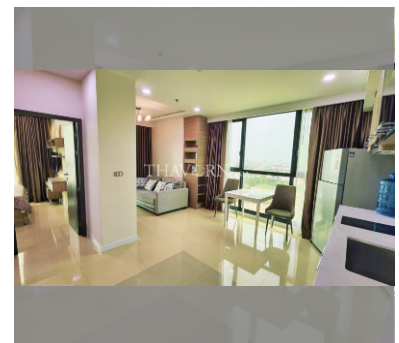

Condo for sale 1 bedroom 45 m² in Dusit Grand Condo View, Pattaya

฿ 3,990,000

UNIT PARAMETERS:

UID	FS-239111
quota	foreign quota
type	1 bedroom
size	45m²
floor	22
view	sea view
quality	not chosen
transfer fee payer	50/50

PROJECT PARAMETERS:

district	Jomtien
buildings	1
floors	36
built in	2014
maintenance	฿ 21,600/year

FACILITIES:

General information: highrise, meters to beach: 300, underground parking, open parking.

Swimming pool: swimming pool, kids pool, waterfall, jacuzzi.

Health zone: gym.

Other: reception, CCTV, security, minimart, laundry.