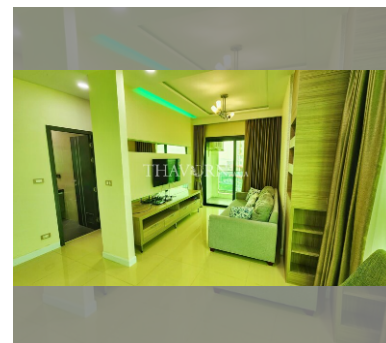

Condo for sale 1 bedroom 45 m² in Dusit Grand Condo View, Pattaya

฿ 3,990,000

UNIT PARAMETERS:

UID	FS-239111
quota	foreign quota
type	1 bedroom
size	45m²
floor	22
view	sea view
transfer cost	
transfer fee payer	50/50
additional cost	

PROJECT PARAMETERS:

district	Jomtien
buildings	1
floors	36
built in	2014
maintenance	฿ 21,600/year

FACILITIES:

General information: highrise, meters to beach: 300, underground parking, open parking.

Swimming pool: swimming pool, kids pool, waterfall, jacuzzi.

Health zone: gym.

Other: reception, CCTV, security, minimart, laundry.