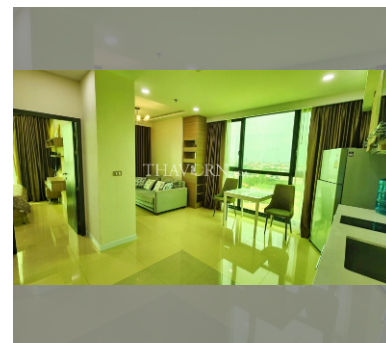

Condo for sale 1 bedroom 45 m² in Dusit Grand Condo View, Pattaya

฿ 3,990,000

UNIT PARAMETERS:

UID	FS-239111
quota	foreign quota
type	1 bedroom
size	45m²
floor	22
view	sea view
transfer cost	
transfer fee payer	50/50
additional cost	

PROJECT PARAMETERS:

district	Jomtien
buildings	1
floors	36
built in	2014
maintenance	฿ 21,600/year

FACILITIES:

General information: highrise, meters to beach: 300, underground parking, open parking.

Swimming pool: swimming pool, kids pool, waterfall, jacuzzi.

Health zone: gym.

Other: reception, CCTV, security, minimart, laundry.