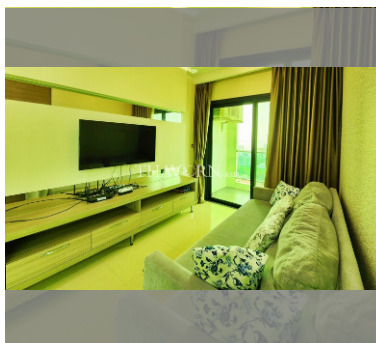

Condo for sale 1 bedroom 45 m² in Dusit Grand Condo View, Pattaya

฿ 3,990,000

UNIT PARAMETERS:

UID	FS-239111
quota	foreign quota
type	1 bedroom
size	45m²
floor	22
view	sea view
transfer cost	
transfer fee payer	50/50
additional cost	

PROJECT PARAMETERS:

district	Jomtien
buildings	1
floors	36
built in	2014
maintenance	฿ 21,600/year

FACILITIES:

General information: highrise, meters to beach: 300, underground parking, open parking.

Swimming pool: swimming pool, kids pool, waterfall, jacuzzi.

Health zone: gym.

Other: reception, CCTV, security, minimart, laundry.