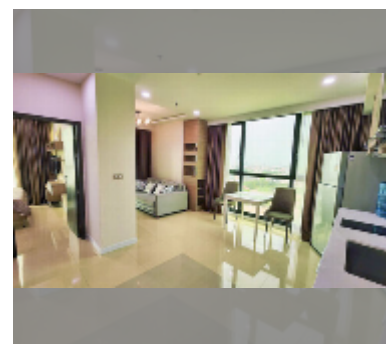

## Condo for sale 1 bedroom 45 m<sup>2</sup> in Dusit Grand Condo View, Pattaya

**฿ 3,990,000**

### FACILITIES:

**General information:** highrise, meters to beach: 300, underground parking, open parking.

**Swimming pool:** swimming pool, kids pool, waterfall, jacuzzi.

**Health zone:** gym.

**Other:** reception, CCTV, security, minimart, laundry.