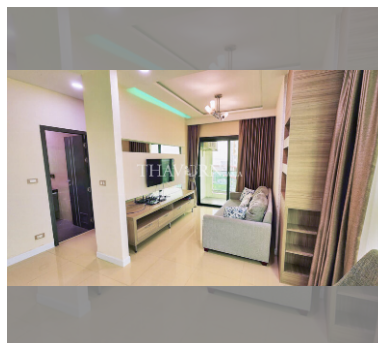

Condo for sale 1 bedroom 45 m² in Dusit Grand Condo View, Pattaya

฿ 3,990,000

UNIT PARAMETERS:

UID	FS-239111
quota	foreign quota
type	1 bedroom
size	45m²
floor	22
view	sea view
quality	not chosen
transfer fee payer	50/50

PROJECT PARAMETERS:

district	Jomtien
buildings	1
floors	36
built in	2014
maintenance	฿ 21,600/year

FACILITIES:

General information: highrise, meters to beach: 300, underground parking, open parking.

Swimming pool: swimming pool, kids pool, waterfall, jacuzzi.

Health zone: gym.

Other: reception, CCTV, security, minimart, laundry.