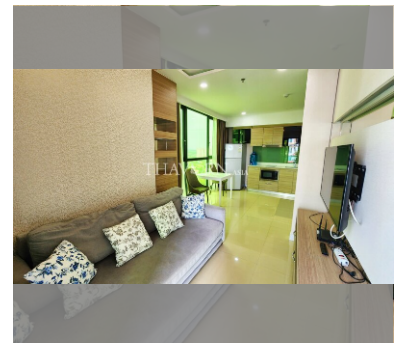

Condo for sale 1 bedroom 45 m² in Dusit Grand Condo View, Pattaya

฿ 3,990,000

UNIT PARAMETERS:

UID	FS-239111
quota	foreign quota
type	1 bedroom
size	45m²
floor	22
view	sea view
transfer fee payer	50/50

PROJECT PARAMETERS:

district	Jomtien
buildings	1
floors	36
built in	2014
maintenance	฿ 21,600/year

FACILITIES:

General information: highrise, meters to beach: 300, underground parking, open parking.

Swimming pool: swimming pool, kids pool, waterfall, jacuzzi.

Health zone: gym.

Other: reception, CCTV, security, minimart, laundry.