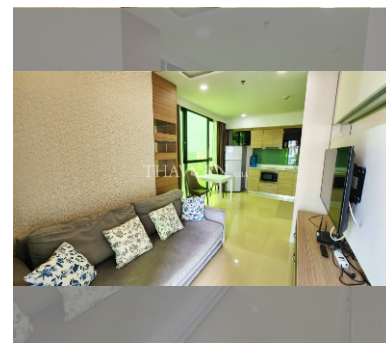

Condo for sale 1 bedroom 45 m² in Dusit Grand Condo View, Pattaya

฿ 3,990,000

UNIT PARAMETERS:

UID	FS-239111
quota	foreign quota
type	1 bedroom
size	45m²
floor	22
view	sea view
transfer cost	
transfer fee payer	50/50
additional cost	

PROJECT PARAMETERS:

district	Jomtien
buildings	1
floors	36
built in	2014
maintenance	฿ 21,600/year

FACILITIES:

General information: highrise, meters to beach: 300, underground parking, open parking.

Swimming pool: swimming pool, kids pool, waterfall, jacuzzi.

Health zone: gym.

Other: reception, CCTV, security, minimart, laundry.