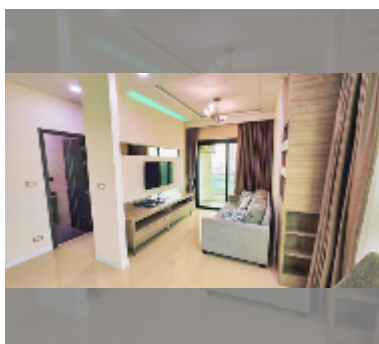

## Condo for sale 1 bedroom 45 m<sup>2</sup> in Dusit Grand Condo View, Pattaya

**฿ 3,990,000**

### FACILITIES:

**General information:** highrise, meters to beach: 300, underground parking, open parking.

**Swimming pool:** swimming pool, kids pool, waterfall, jacuzzi.

**Health zone:** gym.

**Other:** reception, CCTV, security, minimart, laundry.