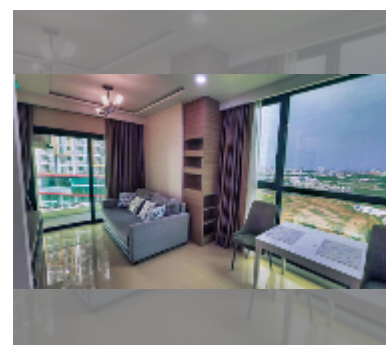

## Condo for sale 1 bedroom 45 m<sup>2</sup> in Dusit Grand Condo View, Pattaya

**฿ 3,990,000**

### UNIT PARAMETERS:

UID	FS-239111
quota	foreign quota
type	1 bedroom
size	45m <sup>2</sup>
floor	22
view	sea view
online viewing	yes

### FACILITIES:

**General information:** highrise, meters to beach: 300, underground parking, open parking.

**Swimming pool:** swimming pool, kids pool, waterfall, jacuzzi.

**Health zone:** gym.

**Other:** reception, CCTV, security, minimart, laundry.