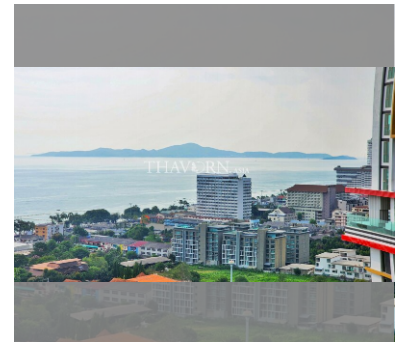

Condo for sale 1 bedroom 45 m² in Dusit Grand Condo View, Pattaya

฿ 3,990,000

UNIT PARAMETERS:

UID	FS-239111
quota	foreign quota
type	1 bedroom
size	45m²
floor	22
view	sea view
quality	not chosen
transfer fee payer	50/50

PROJECT PARAMETERS:

district	Jomtien
buildings	1
floors	36
built in	2014
maintenance	฿ 21,600/year

FACILITIES:

General information: highrise, meters to beach: 300, underground parking, open parking.

Swimming pool: swimming pool, kids pool, waterfall, jacuzzi.

Health zone: gym.

Other: reception, CCTV, security, minimart, laundry.