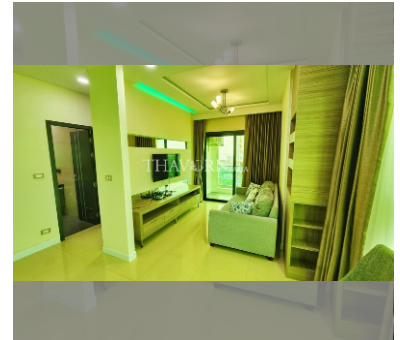

Condo for sale 1 bedroom 45 m² in Dusit Grand Condo View, Pattaya

฿ 3,990,000

UNIT PARAMETERS:

UID	FS-239111
quota	foreign quota
type	1 bedroom
size	45m²
floor	22
view	sea view
transfer fee payer	50/50

PROJECT PARAMETERS:

district	Jomtien
buildings	1
floors	36
built in	2014
maintenance	฿ 21,600/year

FACILITIES:

General information: highrise, meters to beach: 300, underground parking, open parking.

Swimming pool: swimming pool, kids pool, waterfall, jacuzzi.

Health zone: gym.

Other: reception, CCTV, security, minimart, laundry.