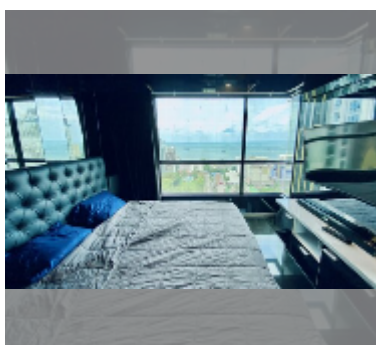

Condo for sale 2 bedroom 50 m² in The Base Central Pattaya, Pattaya

฿ 6,900,000

UNIT PARAMETERS:

UID	FS-238891
quota	thai quota
type	2 bedroom
size	50m²
floor	19
view	sea view

PROJECT PARAMETERS:

district	Central Pattaya
buildings	3
floors	32
built in	2016

FACILITIES:

General information: highrise, meters to beach: 100, minutes to beach: 5, covered parking.

Swimming pool: swimming pool, rooftop pool.

Chill zone: garden, rooftop chillout, barbeque areas.

Health zone: gym.

Other: lobby, CCTV, security.