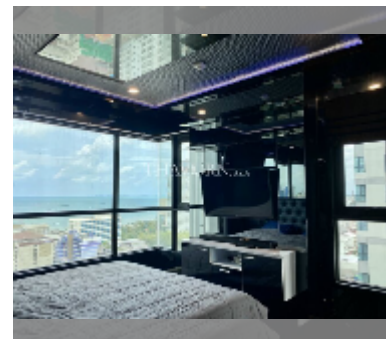

Condo for sale 2 bedroom 50 m² in The Base Central Pattaya, Pattaya

฿ 6,900,000

UNIT PARAMETERS:

UID	FS-238891
quota	thai quota
type	2 bedroom
size	50m²
floor	19
view	sea view

PROJECT PARAMETERS:

district	Central Pattaya
buildings	3
floors	32
built in	2016

FACILITIES:

General information: highrise, meters to beach: 100, minutes to beach: 5, covered parking.

Swimming pool: swimming pool, rooftop pool.

Chill zone: garden, rooftop chillout, barbeque areas.

Health zone: gym.

Other: lobby, CCTV, security.