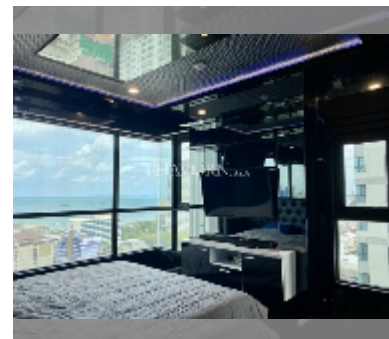

Condo for sale 2 bedroom 50 m² in The Base Central Pattaya, Pattaya

฿ 6,900,000

UNIT PARAMETERS:

UID	FS-238891
quota	thai quota
type	2 bedroom
size	50m²
floor	19
view	sea view

PROJECT PARAMETERS:

district	Central Pattaya
buildings	3
floors	32
built in	2016

FACILITIES:

General information: highrise, meters to beach: 100, minutes to beach: 5, covered parking.

Swimming pool: swimming pool, rooftop pool.

Chill zone: garden, rooftop chillout, barbeque areas.

Health zone: gym.

Other: lobby, CCTV, security.