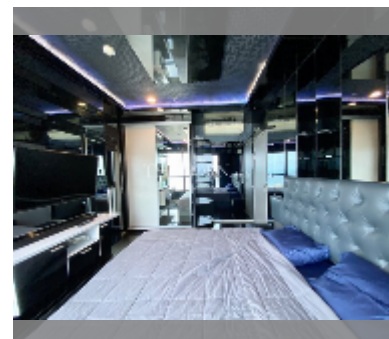

Condo for sale 2 bedroom 50 m² in The Base Central Pattaya, Pattaya

฿ 6,900,000

UNIT PARAMETERS:

UID	FS-238891
quota	thai quota
type	2 bedroom
size	50m²
floor	19
view	sea view

PROJECT PARAMETERS:

district	Central Pattaya
buildings	3
floors	32
built in	2016

FACILITIES:

General information: highrise, meters to beach: 100, minutes to beach: 5, covered parking.

Swimming pool: swimming pool, rooftop pool.

Chill zone: garden, rooftop chillout, barbeque areas.

Health zone: gym.

Other: lobby, CCTV, security.