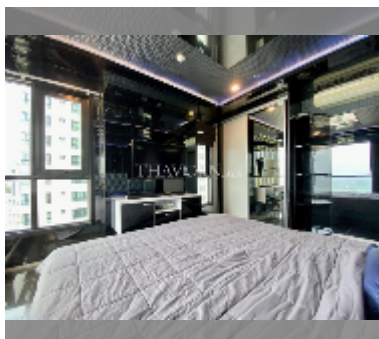

Condo for sale 2 bedroom 50 m² in The Base Central Pattaya, Pattaya

฿ 6,900,000

UNIT PARAMETERS:

UID	FS-238891
quota	thai quota
type	2 bedroom
size	50m²
floor	19
view	sea view

PROJECT PARAMETERS:

district	Central Pattaya
buildings	3
floors	32
built in	2016

FACILITIES:

General information: highrise, meters to beach: 100, minutes to beach: 5, covered parking.

Swimming pool: swimming pool, rooftop pool.

Chill zone: garden, rooftop chillout, barbeque areas.

Health zone: gym.

Other: lobby, CCTV, security.