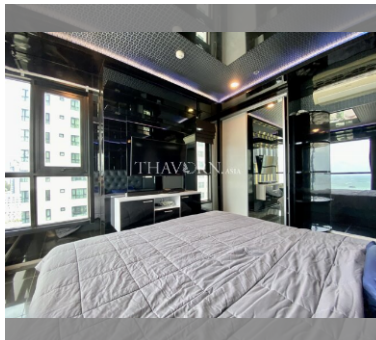

Condo for sale 2 bedroom 50 m² in The Base Central Pattaya, Pattaya

฿ 6,900,000

UNIT PARAMETERS:

UID	FS-238891
quota	thai quota
type	2 bedroom
size	50m²
floor	19
view	sea view
quality	not chosen
transfer fee payer	Included all fees

PROJECT PARAMETERS:

district	Central Pattaya
buildings	3
floors	32
built in	2016

FACILITIES:

General information: highrise, meters to beach: 100, minutes to beach: 5, covered parking.

Swimming pool: swimming pool, rooftop pool.

Chill zone: garden, rooftop chillout, barbeque areas.

Health zone: gym.

Other: lobby, CCTV, security.