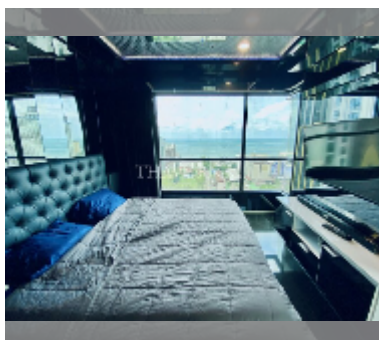

Condo for sale 2 bedroom 50 m² in The Base Central Pattaya, Pattaya

฿ 6,900,000

UNIT PARAMETERS:

UID	FS-238891
quota	thai quota
type	2 bedroom
size	50m²
floor	19
view	sea view

PROJECT PARAMETERS:

district	Central Pattaya
buildings	3
floors	32
built in	2016

FACILITIES:

General information: highrise, meters to beach: 100, minutes to beach: 5, covered parking.

Swimming pool: swimming pool, rooftop pool.

Chill zone: garden, rooftop chillout, barbeque areas.

Health zone: gym.

Other: lobby, CCTV, security.