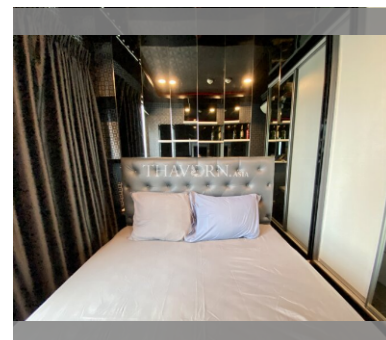

Condo for sale 2 bedroom 50 m² in The Base Central Pattaya, Pattaya

฿ 6,900,000

UNIT PARAMETERS:

UID	FS-238891
quota	thai quota
type	2 bedroom
size	50m²
floor	19
view	sea view
quality	not chosen
transfer cost	
transfer fee payer	Included all fees
additional cost	

PROJECT PARAMETERS:

district	Central Pattaya
buildings	3
floors	32
built in	2016

FACILITIES:

General information: highrise, meters to beach: 100, minutes to beach: 5, covered parking.

Swimming pool: swimming pool, rooftop pool.

Chill zone: garden, rooftop chillout, barbeque areas.

Health zone: gym.

Other: lobby, CCTV, security.