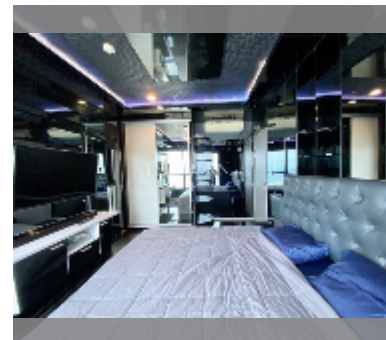

Condo for sale 2 bedroom 50 m² in The Base Central Pattaya, Pattaya

฿ 6,900,000

UNIT PARAMETERS:

UID	FS-238891
quota	thai quota
type	2 bedroom
size	50m²
floor	19
view	sea view

PROJECT PARAMETERS:

district	Central Pattaya
buildings	3
floors	32
built in	2016

FACILITIES:

General information: highrise, meters to beach: 100, minutes to beach: 5, covered parking.

Swimming pool: swimming pool, rooftop pool.

Chill zone: garden, rooftop chillout, barbeque areas.

Health zone: gym.

Other: lobby, CCTV, security.