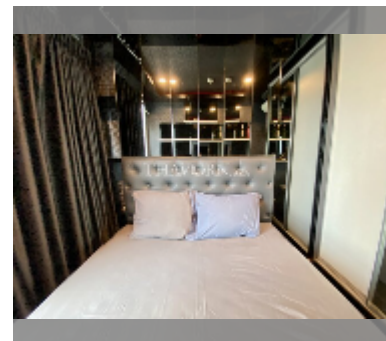

Condo for sale 2 bedroom 50 m² in The Base Central Pattaya, Pattaya

฿ 6,900,000

UNIT PARAMETERS:

UID	FS-238891
quota	thai quota
type	2 bedroom
size	50m²
floor	19
view	sea view

PROJECT PARAMETERS:

district	Central Pattaya
buildings	3
floors	32
built in	2016

FACILITIES:

General information: highrise, meters to beach: 100, minutes to beach: 5, covered parking.

Swimming pool: swimming pool, rooftop pool.

Chill zone: garden, rooftop chillout, barbeque areas.

Health zone: gym.

Other: lobby, CCTV, security.