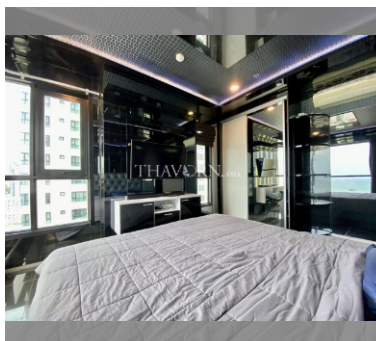

Condo for sale 2 bedroom 50 m² in The Base Central Pattaya, Pattaya

฿ 6,900,000

UNIT PARAMETERS:

UID	FS-238891
quota	thai quota
type	2 bedroom
size	50m²
floor	19
view	sea view
quality	not chosen
transfer cost	
transfer fee payer	Included all fees
additional cost	

PROJECT PARAMETERS:

district	Central Pattaya
buildings	3
floors	32
built in	2016

FACILITIES:

General information: highrise, meters to beach: 100, minutes to beach: 5, covered parking.

Swimming pool: swimming pool, rooftop pool.

Chill zone: garden, rooftop chillout, barbeque areas.

Health zone: gym.

Other: lobby, CCTV, security.