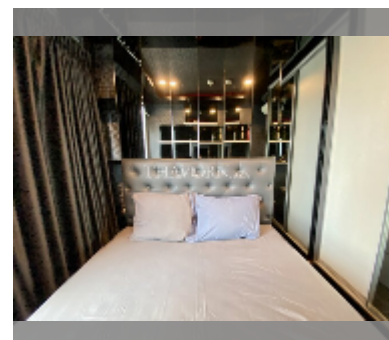

Condo for sale 2 bedroom 50 m² in The Base Central Pattaya, Pattaya

฿ 6,900,000

UNIT PARAMETERS:

UID	FS-238891
quota	thai quota
type	2 bedroom
size	50m²
floor	19
view	sea view

PROJECT PARAMETERS:

district	Central Pattaya
buildings	3
floors	32
built in	2016

FACILITIES:

General information: highrise, meters to beach: 100, minutes to beach: 5, covered parking.

Swimming pool: swimming pool, rooftop pool.

Chill zone: garden, rooftop chillout, barbeque areas.

Health zone: gym.

Other: lobby, CCTV, security.