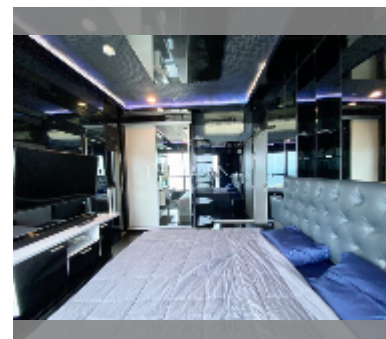

Condo for sale 2 bedroom 50 m² in The Base Central Pattaya, Pattaya

฿ 6,900,000

UNIT PARAMETERS:

UID	FS-238891
quota	thai quota
type	2 bedroom
size	50m²
floor	19
view	sea view

PROJECT PARAMETERS:

district	Central Pattaya
buildings	3
floors	32
built in	2016

FACILITIES:

General information: highrise, meters to beach: 100, minutes to beach: 5, covered parking.

Swimming pool: swimming pool, rooftop pool.

Chill zone: garden, rooftop chillout, barbeque areas.

Health zone: gym.

Other: lobby, CCTV, security.