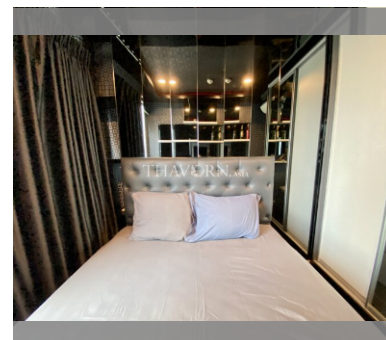

Condo for sale 2 bedroom 50 m² in The Base Central Pattaya, Pattaya

฿ 6,900,000

UNIT PARAMETERS:

UID	FS-238891
quota	thai quota
type	2 bedroom
size	50m²
floor	19
view	sea view
quality	not chosen
transfer fee payer	Included all fees

PROJECT PARAMETERS:

district	Central Pattaya
buildings	3
floors	32
built in	2016

FACILITIES:

General information: highrise, meters to beach: 100, minutes to beach: 5, covered parking.

Swimming pool: swimming pool, rooftop pool.

Chill zone: garden, rooftop chillout, barbeque areas.

Health zone: gym.

Other: lobby, CCTV, security.