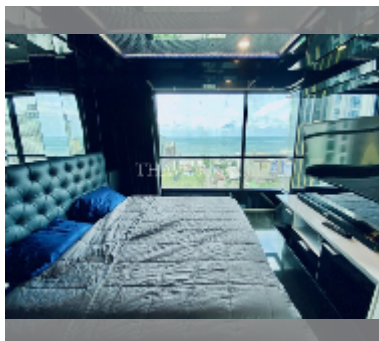

Condo for sale 2 bedroom 50 m² in The Base Central Pattaya, Pattaya

฿ 6,900,000

UNIT PARAMETERS:

UID	FS-238891
quota	thai quota
type	2 bedroom
size	50m²
floor	19
view	sea view

PROJECT PARAMETERS:

district	Central Pattaya
buildings	3
floors	32
built in	2016

FACILITIES:

General information: highrise, meters to beach: 100, minutes to beach: 5, covered parking.

Swimming pool: swimming pool, rooftop pool.

Chill zone: garden, rooftop chillout, barbeque areas.

Health zone: gym.

Other: lobby, CCTV, security.