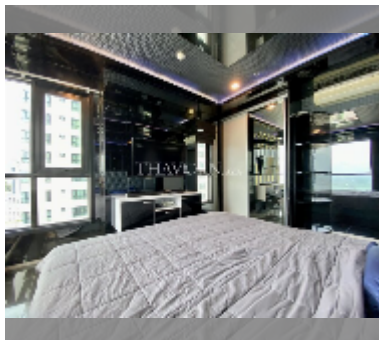

Condo for sale 2 bedroom 50 m² in The Base Central Pattaya, Pattaya

฿ 6,900,000

UNIT PARAMETERS:

UID	FS-238891
quota	thai quota
type	2 bedroom
size	50m²
floor	19
view	sea view

PROJECT PARAMETERS:

district	Central Pattaya
buildings	3
floors	32
built in	2016

FACILITIES:

General information: highrise, meters to beach: 100, minutes to beach: 5, covered parking.

Swimming pool: swimming pool, rooftop pool.

Chill zone: garden, rooftop chillout, barbeque areas.

Health zone: gym.

Other: lobby, CCTV, security.