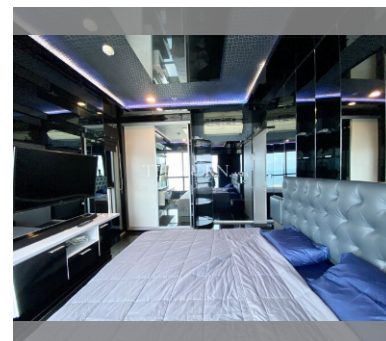

Condo for sale 2 bedroom 50 m² in The Base Central Pattaya, Pattaya

฿ 6,900,000

UNIT PARAMETERS:

UID	FS-238891
quota	thai quota
type	2 bedroom
size	50m²
floor	19
view	sea view
quality	not chosen
transfer cost	
transfer fee payer	Included all fees
additional cost	

PROJECT PARAMETERS:

district	Central Pattaya
buildings	3
floors	32
built in	2016

FACILITIES:

General information: highrise, meters to beach: 100, minutes to beach: 5, covered parking.

Swimming pool: swimming pool, rooftop pool.

Chill zone: garden, rooftop chillout, barbeque areas.

Health zone: gym.

Other: lobby, CCTV, security.