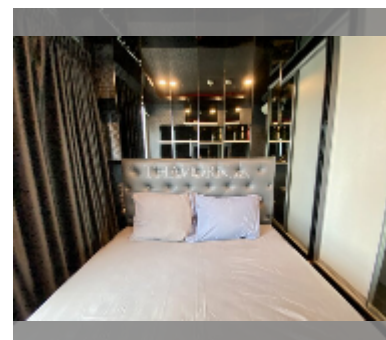

Condo for sale 2 bedroom 50 m² in The Base Central Pattaya, Pattaya

฿ 6,900,000

UNIT PARAMETERS:

UID	FS-238891
quota	thai quota
type	2 bedroom
size	50m²
floor	19
view	sea view

PROJECT PARAMETERS:

district	Central Pattaya
buildings	3
floors	32
built in	2016

FACILITIES:

General information: highrise, meters to beach: 100, minutes to beach: 5, covered parking.

Swimming pool: swimming pool, rooftop pool.

Chill zone: garden, rooftop chillout, barbeque areas.

Health zone: gym.

Other: lobby, CCTV, security.