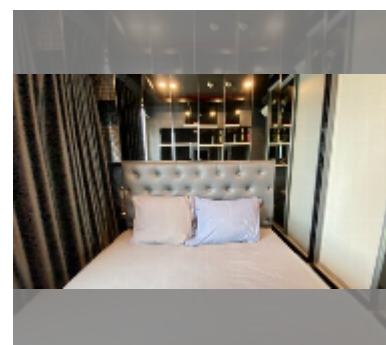

Condo for sale 2 bedroom 50 m² in The Base Central Pattaya, Pattaya

฿ 6,900,000

UNIT PARAMETERS:

UID	FS-238891
quota	thai quota
type	2 bedroom
size	50m²
floor	19
view	sea view

PROJECT PARAMETERS:

district	Central Pattaya
buildings	3
floors	32
built in	2016

FACILITIES:

General information: highrise, meters to beach: 100, minutes to beach: 5, covered parking.

Swimming pool: swimming pool, rooftop pool.

Chill zone: garden, rooftop chillout, barbeque areas.

Health zone: gym.

Other: lobby, CCTV, security.