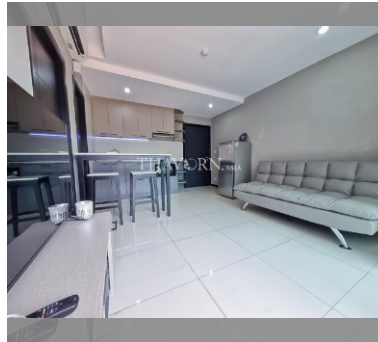

Condo for sale 1 bedroom 36.5 m² in Siam Oriental Elegance 2, Pattaya

฿ 1,750,000

UNIT PARAMETERS:

UID	FS-238795
quota	company ownership
type	1 bedroom
size	36.5m²
floor	5
view	garden view
quality	not chosen
exclusive	on

PROJECT PARAMETERS:

district	Pratumnak
buildings	1
floors	8
built in	2014
maintenance	฿ 17,082/year

FACILITIES:

General information: lowrise, meters to beach: 500, minutes to beach: 10, pets are allowed, covered parking.

Swimming pool: rooftop pool.

Chill zone: garden, rooftop chillout.

Other: CCTV, security, laundry.