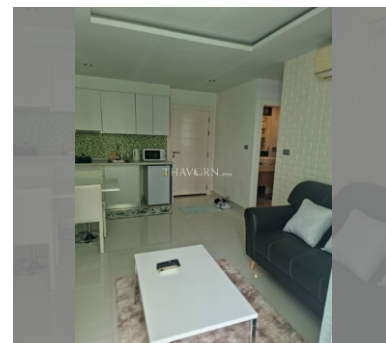

Condo for sale 1 bedroom 35 m² in Amazon Residence, Pattaya

฿ 2,600,000

UNIT PARAMETERS:

UID	FS-238741
quota	foreign quota
type	1 bedroom
size	35m ²
floor	1
view	pool access
quality	not chosen
transfer cost	
transfer fee payer	on buyer
additional cost	

PROJECT PARAMETERS:

district	Jomtien
buildings	4
floors	8
built in	2014
maintenance	฿ 14,700/year

FACILITIES:

General information: resort, shuttle bus, open parking.

Swimming pool: swimming pool, kids pool, water slides, waterfall, jacuzzi.

Chill zone: chill zone, garden.

Health zone: gym, sauna, hamam.

Other: reception, lobby, games room, CCTV, security, minimart, laundry.

details