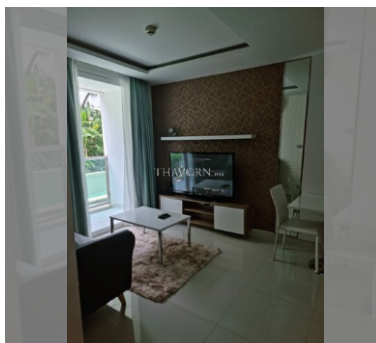

Condo for sale 1 bedroom 35 m² in Amazon Residence, Pattaya

฿ 2,600,000

UNIT PARAMETERS:

UID	FS-238741
quota	foreign quota
type	1 bedroom
size	35m ²
floor	1
view	pool access
quality	not chosen
transfer cost	
transfer fee payer	on buyer
additional cost	

PROJECT PARAMETERS:

district	Jomtien
buildings	4
floors	8
built in	2014
maintenance	฿ 14,700/year

FACILITIES:

General information: resort, shuttle bus, open parking.

Swimming pool: swimming pool, kids pool, water slides, waterfall, jacuzzi.

Chill zone: chill zone, garden.

Health zone: gym, sauna, hamam.

Other: reception, lobby, games room, CCTV, security, minimart, laundry.

details