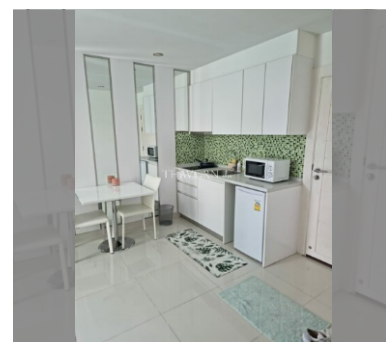

Condo for sale 1 bedroom 35 m² in Amazon Residence, Pattaya

฿ 2,600,000

UNIT PARAMETERS:

UID	FS-238741
quota	foreign quota
type	1 bedroom
size	35m²
floor	1
view	pool access
quality	not chosen
transfer fee payer	on buyer

PROJECT PARAMETERS:

district	Jomtien
buildings	4
floors	8
built in	2014
maintenance	฿ 14,700/year

FACILITIES:

General information: resort, shuttle bus, open parking.

Swimming pool: swimming pool, kids pool, water slides, waterfall, jacuzzi.

Chill zone: chill zone, garden.

Health zone: gym, sauna, hamam.

Other: reception, lobby, games room, CCTV, security, minimart, laundry.