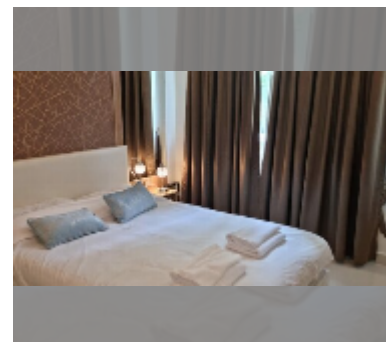

Condo for sale 1 bedroom 35 m² in Amazon Residence, Pattaya

฿ 2,500,000

UNIT PARAMETERS:

UID	FS-238741
quota	foreign quota
type	1 bedroom
size	35m²
floor	1
view	pool access
online viewing	yes

PROJECT PARAMETERS:

district	Jomtien
buildings	4
floors	8
built in	2014
maintenance	฿ 14,700/year

FACILITIES:

General information: resort, shuttle bus, open parking.

Swimming pool: swimming pool, kids pool, water slides, waterfall, jacuzzi.

Chill zone: chill zone, garden.

Health zone: gym, sauna, hamam.

Other: reception, lobby, games room, CCTV, security, minimart, laundry.