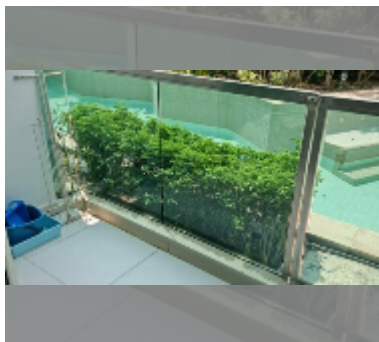

district	Jomtien
buildings	4
floors	8
built in	2014
maintenance	฿ 14,700/year

FACILITIES:

General information: resort, shuttle bus, open parking.

Swimming pool: swimming pool, kids pool, water slides, waterfall, jacuzzi.

Chill zone: chill zone, garden.

Health zone: gym, sauna, hamam.

Other: reception, lobby, games room, CCTV, security, minimart, laundry.

[details](#)