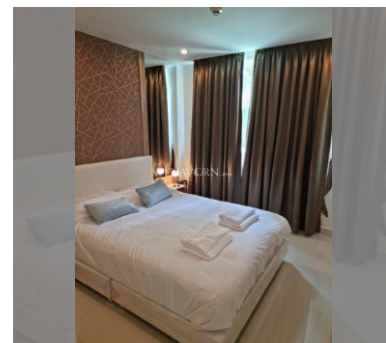

Condo for sale 1 bedroom 35 m² in Amazon Residence, Pattaya

฿ 2,600,000

UNIT PARAMETERS:

UID	FS-238741
quota	foreign quota
type	1 bedroom
size	35m²
floor	1
view	pool access
quality	not chosen
transfer cost	
transfer fee payer	on buyer
additional cost	

PROJECT PARAMETERS:

district	Jomtien
buildings	4
floors	8
built in	2014
maintenance	฿ 14,700/year

FACILITIES:

General information: resort, shuttle bus, open parking.

Swimming pool: swimming pool, kids pool, water slides, waterfall, jacuzzi.

Chill zone: chill zone, garden.

Health zone: gym, sauna, hamam.

Other: reception, lobby, games room, CCTV, security, minimart, laundry.