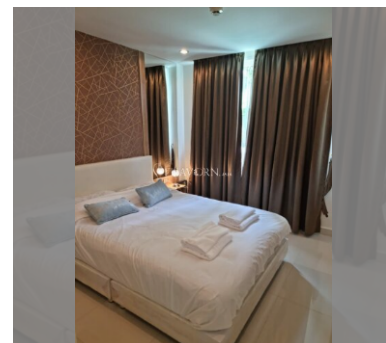

Condo for sale 1 bedroom 35 m² in Amazon Residence, Pattaya

฿ 2,600,000

UNIT PARAMETERS:

UID	FS-238741
quota	foreign quota
type	1 bedroom
size	35m²
floor	1
view	pool access
quality	not chosen
transfer fee payer	on buyer

PROJECT PARAMETERS:

district	Jomtien
buildings	4
floors	8
built in	2014
maintenance	฿ 14,700/year

FACILITIES:

General information: resort, shuttle bus, open parking.

Swimming pool: swimming pool, kids pool, water slides, waterfall, jacuzzi.

Chill zone: chill zone, garden.

Health zone: gym, sauna, hamam.

Other: reception, lobby, games room, CCTV, security, minimart, laundry.