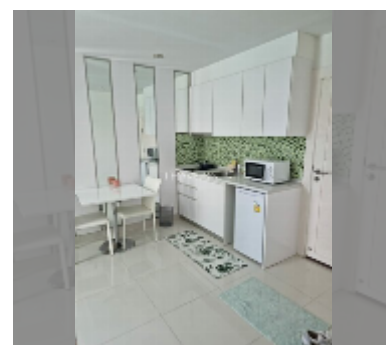

Condo for sale 1 bedroom 35 m² in Amazon Residence, Pattaya

฿ 2,500,000

UNIT PARAMETERS:

UID	FS-238741
quota	foreign quota
type	1 bedroom
size	35m²
floor	1
view	pool access
online viewing	yes

PROJECT PARAMETERS:

district	Jomtien
buildings	4
floors	8
built in	2014
maintenance	฿ 14,700/year

FACILITIES:

General information: resort, shuttle bus, open parking.

Swimming pool: swimming pool, kids pool, water slides, waterfall, jacuzzi.

Chill zone: chill zone, garden.

Health zone: gym, sauna, hamam.

Other: reception, lobby, games room, CCTV, security, minimart, laundry.