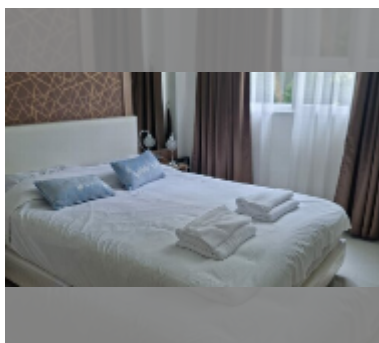

Condo for sale 1 bedroom 35 m² in Amazon Residence, Pattaya

฿ 2,500,000

UNIT PARAMETERS:

UID	FS-238741
quota	foreign quota
type	1 bedroom
size	35m²
floor	1
view	pool access
online viewing	yes

PROJECT PARAMETERS:

district	Jomtien
buildings	4
floors	8
built in	2014
maintenance	฿ 14,700/year

FACILITIES:

General information: resort, shuttle bus, open parking.

Swimming pool: swimming pool, kids pool, water slides, waterfall, jacuzzi.

Chill zone: chill zone, garden.

Health zone: gym, sauna, hamam.

Other: reception, lobby, games room, CCTV, security, minimart, laundry.