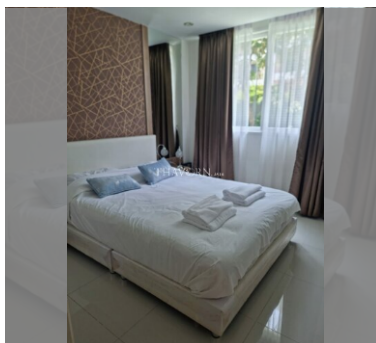

Condo for sale 1 bedroom 35 m² in Amazon Residence, Pattaya

฿ 2,600,000

UNIT PARAMETERS:

UID	FS-238741
quota	foreign quota
type	1 bedroom
size	35m²
floor	1
view	pool access
quality	not chosen
transfer cost	
transfer fee payer	on buyer
additional cost	

PROJECT PARAMETERS:

district	Jomtien
buildings	4
floors	8
built in	2014
maintenance	฿ 14,700/year

FACILITIES:

General information: resort, shuttle bus, open parking.

Swimming pool: swimming pool, kids pool, water slides, waterfall, jacuzzi.

Chill zone: chill zone, garden.

Health zone: gym, sauna, hamam.

Other: reception, lobby, games room, CCTV, security, minimart, laundry.