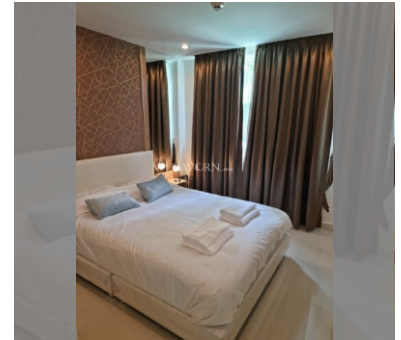

Condo for sale 1 bedroom 35 m² in Amazon Residence, Pattaya

฿ 2,600,000

UNIT PARAMETERS:

UID	FS-238741
quota	foreign quota
type	1 bedroom
size	35m²
floor	1
view	pool access
quality	not chosen
transfer cost	
transfer fee payer	on buyer
additional cost	

PROJECT PARAMETERS:

district	Jomtien
buildings	4
floors	8
built in	2014
maintenance	฿ 14,700/year

FACILITIES:

General information: resort, shuttle bus, open parking.

Swimming pool: swimming pool, kids pool, water slides, waterfall, jacuzzi.

Chill zone: chill zone, garden.

Health zone: gym, sauna, hamam.

Other: reception, lobby, games room, CCTV, security, minimart, laundry.