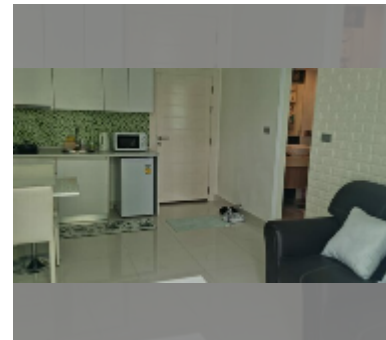

Condo for sale 1 bedroom 35 m² in Amazon Residence, Pattaya

฿ 2,500,000

UNIT PARAMETERS:

UID	FS-238741
quota	foreign quota
type	1 bedroom
size	35m²
floor	1
view	pool access
online viewing	yes

PROJECT PARAMETERS:

district	Jomtien
buildings	4
floors	8
built in	2014
maintenance	฿ 14,700/year

FACILITIES:

General information: resort, shuttle bus, open parking.

Swimming pool: swimming pool, kids pool, water slides, waterfall, jacuzzi.

Chill zone: chill zone, garden.

Health zone: gym, sauna, hamam.

Other: reception, lobby, games room, CCTV, security, minimart, laundry.