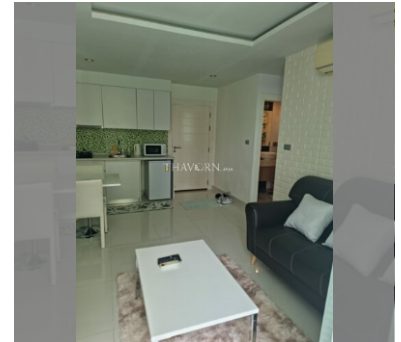

Condo for sale 1 bedroom 35 m² in Amazon Residence, Pattaya

฿ 2,600,000

UNIT PARAMETERS:

UID	FS-238741
quota	foreign quota
type	1 bedroom
size	35m ²
floor	1
view	pool access
quality	not chosen
transfer cost	
transfer fee payer	on buyer
additional cost	

PROJECT PARAMETERS:

district	Jomtien
buildings	4
floors	8
built in	2014
maintenance	฿ 14,700/year

FACILITIES:

General information: resort, shuttle bus, open parking.

Swimming pool: swimming pool, kids pool, water slides, waterfall, jacuzzi.

Chill zone: chill zone, garden.

Health zone: gym, sauna, hamam.

Other: reception, lobby, games room, CCTV, security, minimart, laundry.

details