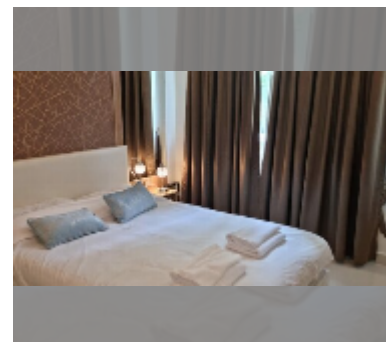

#### UNIT PARAMETERS:

UID	FS-238741
quota	foreign quota
type	1 bedroom
size	35m <sup>2</sup>
floor	1
view	pool access
online viewing	yes