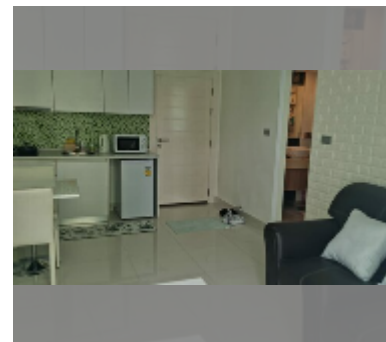

Condo for sale 1 bedroom 35 m² in Amazon Residence, Pattaya

฿ 2,500,000

UNIT PARAMETERS:

UID	FS-238741
quota	foreign quota
type	1 bedroom
size	35m ²
floor	1
view	pool access
online viewing	yes

PROJECT PARAMETERS:

Chill zone: chill zone, garden.

Health zone: gym, sauna, hamam.

Other: reception, lobby, games room, CCTV, security, minimart, laundry.

[details](#)