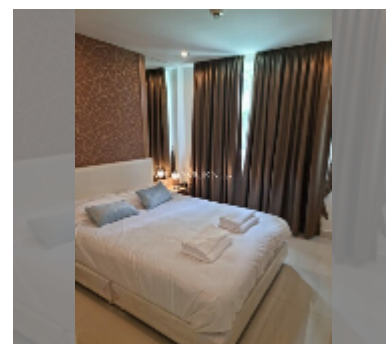

Condo for sale 1 bedroom 35 m² in Amazon Residence, Pattaya

฿ 2,500,000

UNIT PARAMETERS:

UID	FS-238741
quota	foreign quota
type	1 bedroom
size	35m²
floor	1
view	pool access
online viewing	yes

PROJECT PARAMETERS:

district	Jomtien
buildings	4
floors	8
built in	2014
maintenance	฿ 14,700/year

FACILITIES:

General information: resort, shuttle bus, open parking.

Swimming pool: swimming pool, kids pool, water slides, waterfall, jacuzzi.

Chill zone: chill zone, garden.

Health zone: gym, sauna, hamam.

Other: reception, lobby, games room, CCTV, security, minimart, laundry.