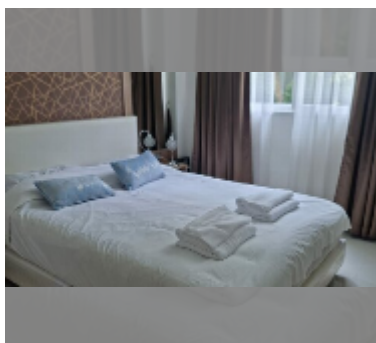

Condo for sale 1 bedroom 35 m² in Amazon Residence, Pattaya

฿ 2,500,000

UNIT PARAMETERS:

UID	FS-238741
quota	foreign quota
type	1 bedroom
size	35m²
floor	1
view	pool access
online viewing	yes

PROJECT PARAMETERS:

district	Jomtien
buildings	4
floors	8
built in	2014
maintenance	฿ 14,700/year

FACILITIES:

General information: resort, shuttle bus, open parking.

Swimming pool: swimming pool, kids pool, water slides, waterfall, jacuzzi.

Chill zone: chill zone, garden.

Health zone: gym, sauna, hamam.

Other: reception, lobby, games room, CCTV, security, minimart, laundry.