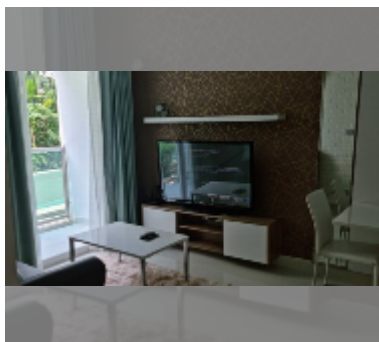

Condo for sale 1 bedroom 35 m² in Amazon Residence, Pattaya

฿ 2,500,000

UNIT PARAMETERS:

UID	FS-238741
quota	foreign quota
type	1 bedroom
size	35m²
floor	1
view	pool access
online viewing	yes

PROJECT PARAMETERS:

district	Jomtien
buildings	4
floors	8
built in	2014
maintenance	฿ 14,700/year

FACILITIES:

General information: resort, shuttle bus, open parking.

Swimming pool: swimming pool, kids pool, water slides, waterfall, jacuzzi.

Chill zone: chill zone, garden.

Health zone: gym, sauna, hamam.

Other: reception, lobby, games room, CCTV, security, minimart, laundry.