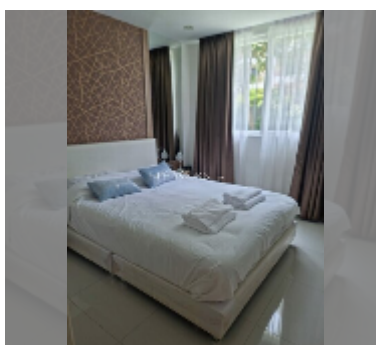

Condo for sale 1 bedroom 35 m² in Amazon Residence, Pattaya

฿ 2,500,000

UNIT PARAMETERS:

UID	FS-238741
quota	foreign quota
type	1 bedroom
size	35m²
floor	1
view	pool access
online viewing	yes

PROJECT PARAMETERS:

district	Jomtien
buildings	4
floors	8
built in	2014
maintenance	฿ 14,700/year

FACILITIES:

General information: resort, shuttle bus, open parking.

Swimming pool: swimming pool, kids pool, water slides, waterfall, jacuzzi.

Chill zone: chill zone, garden.

Health zone: gym, sauna, hamam.

Other: reception, lobby, games room, CCTV, security, minimart, laundry.