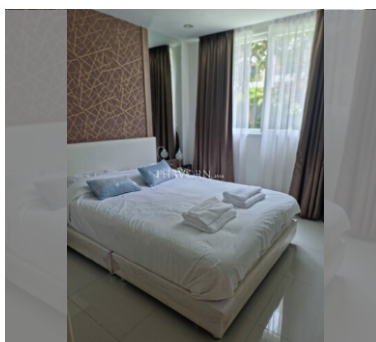

Condo for sale 1 bedroom 35 m² in Amazon Residence, Pattaya

฿ 2,600,000

UNIT PARAMETERS:

UID	FS-238741
quota	foreign quota
type	1 bedroom
size	35m²
floor	1
view	pool access
quality	not chosen
transfer fee payer	on buyer

PROJECT PARAMETERS:

district	Jomtien
buildings	4
floors	8
built in	2014
maintenance	฿ 14,700/year

FACILITIES:

General information: resort, shuttle bus, open parking.

Swimming pool: swimming pool, kids pool, water slides, waterfall, jacuzzi.

Chill zone: chill zone, garden.

Health zone: gym, sauna, hamam.

Other: reception, lobby, games room, CCTV, security, minimart, laundry.