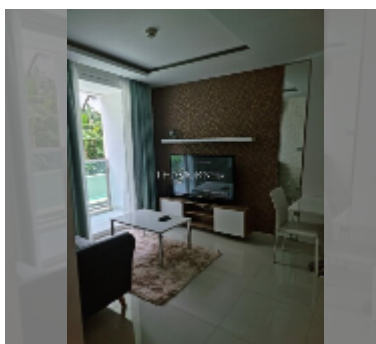

Condo for sale 1 bedroom 35 m² in Amazon Residence, Pattaya

฿ 2,500,000

UNIT PARAMETERS:

UID	FS-238741
quota	foreign quota
type	1 bedroom
size	35m²
floor	1
view	pool access
online viewing	yes

PROJECT PARAMETERS:

district	Jomtien
buildings	4
floors	8
built in	2014
maintenance	฿ 14,700/year

FACILITIES:

General information: resort, shuttle bus, open parking.

Swimming pool: swimming pool, kids pool, water slides, waterfall, jacuzzi.

Chill zone: chill zone, garden.

Health zone: gym, sauna, hamam.

Other: reception, lobby, games room, CCTV, security, minimart, laundry.