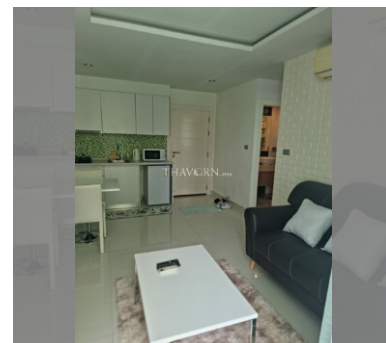

Condo for sale 1 bedroom 35 m² in Amazon Residence, Pattaya

฿ 2,600,000

UNIT PARAMETERS:

UID	FS-238741
quota	foreign quota
type	1 bedroom
size	35m²
floor	1
view	pool access
quality	not chosen
transfer fee payer	on buyer

PROJECT PARAMETERS:

district	Jomtien
buildings	4
floors	8
built in	2014
maintenance	฿ 14,700/year

FACILITIES:

General information: resort, shuttle bus, open parking.

Swimming pool: swimming pool, kids pool, water slides, waterfall, jacuzzi.

Chill zone: chill zone, garden.

Health zone: gym, sauna, hamam.

Other: reception, lobby, games room, CCTV, security, minimart, laundry.