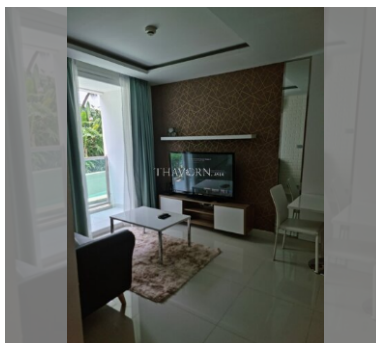

Condo for sale 1 bedroom 35 m² in Amazon Residence, Pattaya

฿ 2,600,000

UNIT PARAMETERS:

UID	FS-238741
quota	foreign quota
type	1 bedroom
size	35m²
floor	1
view	pool access
quality	not chosen
transfer fee payer	on buyer

PROJECT PARAMETERS:

district	Jomtien
buildings	4
floors	8
built in	2014
maintenance	฿ 14,700/year

FACILITIES:

General information: resort, shuttle bus, open parking.

Swimming pool: swimming pool, kids pool, water slides, waterfall, jacuzzi.

Chill zone: chill zone, garden.

Health zone: gym, sauna, hamam.

Other: reception, lobby, games room, CCTV, security, minimart, laundry.