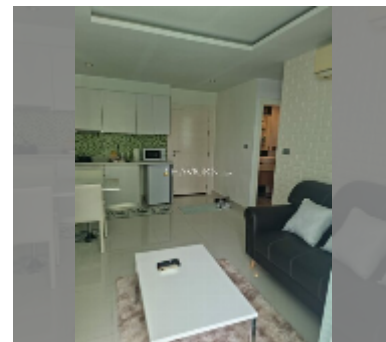

Condo for sale 1 bedroom 35 m² in Amazon Residence, Pattaya

฿ 2,500,000

UNIT PARAMETERS:

UID	FS-238741
quota	foreign quota
type	1 bedroom
size	35m²
floor	1
view	pool access
online viewing	yes

PROJECT PARAMETERS:

district	Jomtien
buildings	4
floors	8
built in	2014
maintenance	฿ 14,700/year

FACILITIES:

General information: resort, shuttle bus, open parking.

Swimming pool: swimming pool, kids pool, water slides, waterfall, jacuzzi.

Chill zone: chill zone, garden.

Health zone: gym, sauna, hamam.

Other: reception, lobby, games room, CCTV, security, minimart, laundry.