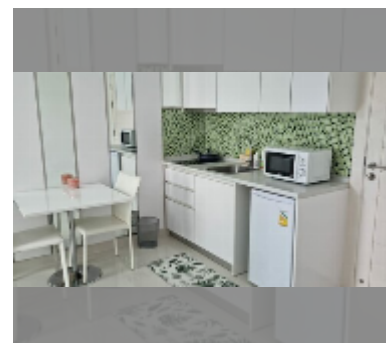

Condo for sale 1 bedroom 35 m² in Amazon Residence, Pattaya

฿ 2,500,000

UNIT PARAMETERS:

UID	FS-238741
quota	foreign quota
type	1 bedroom
size	35m²
floor	1
view	pool access
online viewing	yes

PROJECT PARAMETERS:

district	Jomtien
buildings	4
floors	8
built in	2014
maintenance	฿ 14,700/year

FACILITIES:

General information: resort, shuttle bus, open parking.

Swimming pool: swimming pool, kids pool, water slides, waterfall, jacuzzi.

Chill zone: chill zone, garden.

Health zone: gym, sauna, hamam.

Other: reception, lobby, games room, CCTV, security, minimart, laundry.