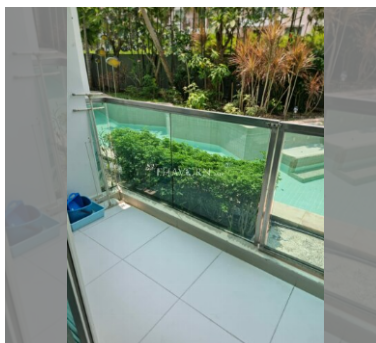

Condo for sale 1 bedroom 35 m² in Amazon Residence, Pattaya

฿ 2,600,000

UNIT PARAMETERS:

UID	FS-238741
quota	foreign quota
type	1 bedroom
size	35m ²
floor	1
view	pool access
quality	not chosen
transfer cost	
transfer fee payer	on buyer
additional cost	

PROJECT PARAMETERS:

district	Jomtien
buildings	4
floors	8
built in	2014
maintenance	฿ 14,700/year

FACILITIES:

General information: resort, shuttle bus, open parking.

Swimming pool: swimming pool, kids pool, water slides, waterfall, jacuzzi.

Chill zone: chill zone, garden.

Health zone: gym, sauna, hamam.

Other: reception, lobby, games room, CCTV, security, minimart, laundry.

details