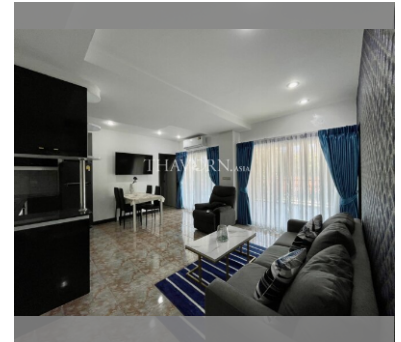

Condo for sale 2 bedroom 105 m² in Siam Oriental Condominium, Pattaya

฿ 4,000,000

UNIT PARAMETERS:

UID	FS-238714
quota	foreign quota
type	2 bedroom
size	105m ²
floor	2
view	city view
quality	good
equipment	furniture, kitchen appliances
online viewing	on
transfer fee payer	50/50

PROJECT PARAMETERS:

district	Pratumnak
buildings	1
floors	8
built in	2007
maintenance	฿ 70,560/year

FACILITIES:

General information: boutique, meters to beach: 300, minutes to beach: 5, pets are allowed, covered parking.
Other: CCTV, security.