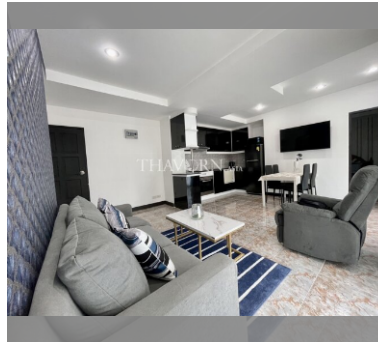

Condo for sale 2 bedroom 105 m² in Siam Oriental Condominium, Pattaya

฿ 4,000,000

UNIT PARAMETERS:

UID	FS-238714
quota	foreign quota
type	2 bedroom
size	105m ²
floor	2
view	city view
quality	good
equipment	furniture, kitchen appliances
online viewing	on
transfer fee payer	50/50

PROJECT PARAMETERS:

district	Pratumnak
buildings	1
floors	8
built in	2007
maintenance	฿ 70,560/year

FACILITIES:

General information: boutique, meters to beach: 300, minutes to beach: 5, pets are allowed, covered parking.
Other: CCTV, security.