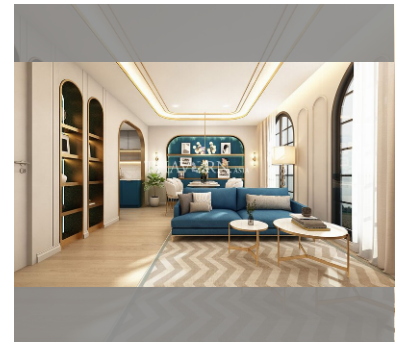

Condo for sale 1 bedroom 38 m² in Above Elements Condominium, Phuket

฿ 4,940,000

UNIT PARAMETERS:

UID	FS-238635
type	1 bedroom
size	38m ²
floor	-
view	mountain view

PROJECT PARAMETERS:

district	Nai Yang
buildings	3
floors	7
built in	2025

FACILITIES:

General information: boutique, shuttle bus, open parking.

Swimming pool: swimming pool.

Chill zone: chill zone, garden, rooftop chillout.

Health zone: gym.

Other: lobby, kids playgarden, CCTV, security.