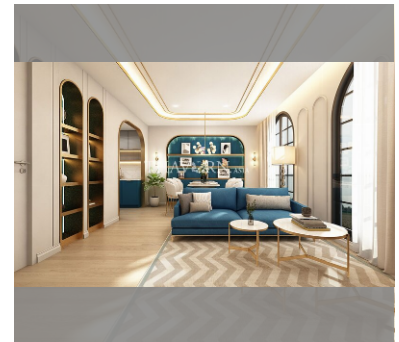

Condo for sale 1 bedroom 38 m² in Above Elements Condominium, Phuket

฿ 4,940,000

UNIT PARAMETERS:

UID	FS-238635
type	1 bedroom
size	38m ²
floor	-
view	mountain view

transfer cost

transfer fee payer

additional cost

PROJECT PARAMETERS:

district	Nai Yang
buildings	3
floors	7
built in	2025

FACILITIES:

General information: boutique, shuttle bus, open parking.

Swimming pool: swimming pool.

Chill zone: chill zone, garden, rooftop chillout.

Health zone: gym.

Other: lobby, kids playgarden, CCTV, security.

details