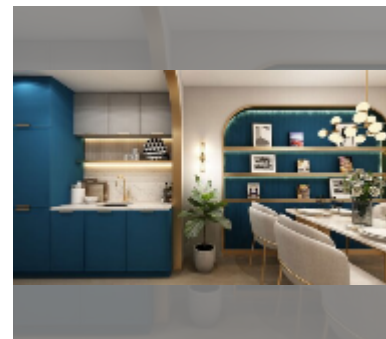

Condo for sale 1 bedroom 38 m² in Above Elements Condominium, Phuket

฿ 4,940,000

UNIT PARAMETERS:

UID	FS-238635
type	1 bedroom
size	38m²
view	mountain view

PROJECT PARAMETERS:

district	Nai Yang
buildings	3
floors	7
built in	2025

FACILITIES:

General information: boutique, shuttle bus, open parking.

Swimming pool: swimming pool.

Chill zone: chill zone, garden, rooftop chillout.

Health zone: gym.

Other: lobby, kids playgarden, CCTV, security.