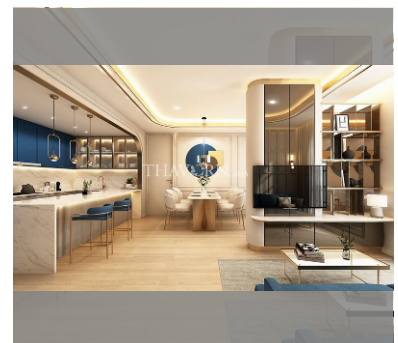

Condo for sale 1 bedroom 38 m<sup>2</sup> in Above Elements Condominium, Phuket

**฿ 4,940,000**

**UNIT PARAMETERS:**

UID	FS-238635
type	1 bedroom
size	38m <sup>2</sup>
floor	-
view	mountain view

**PROJECT PARAMETERS:**

district	Nai Yang
buildings	3
floors	7
built in	2025

**FACILITIES:**

**General information:** boutique, shuttle bus, open parking.

**Swimming pool:** swimming pool.

**Chill zone:** chill zone, garden, rooftop chillout.

**Health zone:** gym.

**Other:** lobby, kids playgarden, CCTV, security.

details