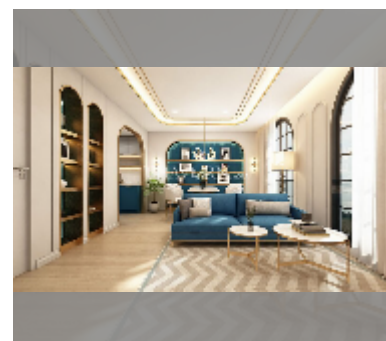

Condo for sale 1 bedroom 38 m² in Above Elements Condominium, Phuket

฿ 4,940,000

UNIT PARAMETERS:

UID	FS-238635
type	1 bedroom
size	38m ²
view	mountain view

PROJECT PARAMETERS:

district	Nai Yang
buildings	3
floors	7
built in	2025

FACILITIES:

General information: boutique, shuttle bus, open parking.

Swimming pool: swimming pool.

Chill zone: chill zone, garden, rooftop chillout.

Health zone: gym.

Other: lobby, kids playgarden, CCTV, security.