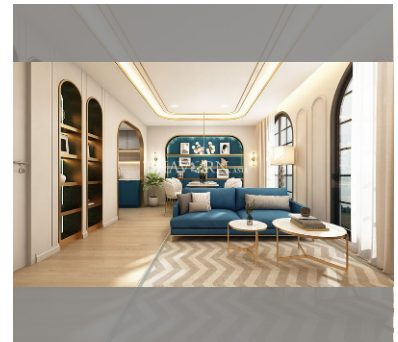

Condo for sale 1 bedroom 38 m² in Above Elements Condominium, Phuket

฿ 4,940,000

UNIT PARAMETERS:

UID	FS-238635
type	1 bedroom
size	38m²
floor	-
view	mountain view

PROJECT PARAMETERS:

district	Nai Yang
buildings	3
floors	7
built in	2025

FACILITIES:

General information: boutique, shuttle bus, open parking.

Swimming pool: swimming pool.

Chill zone: chill zone, garden, rooftop chillout.

Health zone: gym.

Other: lobby, kids playgarden, CCTV, security.