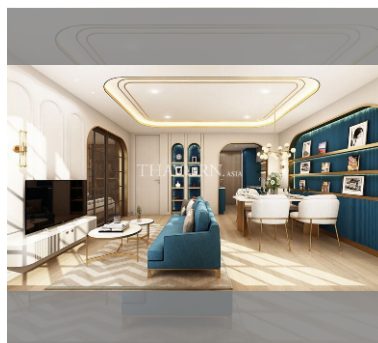

Condo for sale 1 bedroom 38 m² in Above Elements Condominium, Phuket

฿ 4,940,000

UNIT PARAMETERS:

UID	FS-238635
type	1 bedroom
size	38m ²
floor	-
view	mountain view

PROJECT PARAMETERS:

district	Nai Yang
buildings	3
floors	7
built in	2025

FACILITIES:

General information: boutique, shuttle bus, open parking.

Swimming pool: swimming pool.

Chill zone: chill zone, garden, rooftop chillout.

Health zone: gym.

Other: lobby, kids playgarden, CCTV, security.