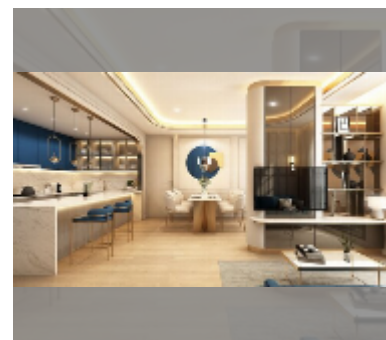

## Condo for sale 1 bedroom 38 m<sup>2</sup> in Above Elements Condominium, Phuket

**฿ 4,940,000**

**UNIT PARAMETERS:**

UID	FS-238635
type	1 bedroom
size	38m <sup>2</sup>
view	mountain view

**PROJECT PARAMETERS:**

district	Nai Yang
buildings	3
floors	7
built in	2025

**FACILITIES:**

**General information:** boutique, shuttle bus, open parking.

**Swimming pool:** swimming pool.

**Chill zone:** chill zone, garden, rooftop chillout.

**Health zone:** gym.

**Other:** lobby, kids playgarden, CCTV, security.

[details](#)