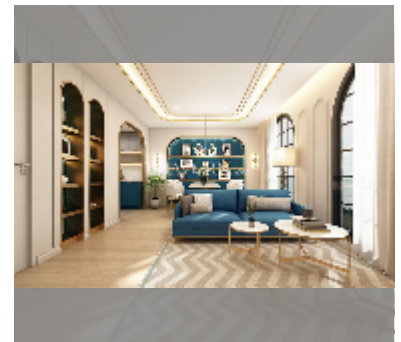

Condo for sale 1 bedroom 38 m² in Above Elements Condominium, Phuket

฿ 4,940,000

UNIT PARAMETERS:

UID	FS-238635
type	1 bedroom
size	38m ²
view	mountain view

PROJECT PARAMETERS:

district	Nai Yang
buildings	3
floors	7
built in	2025

FACILITIES:

General information: boutique, shuttle bus, open parking.

Swimming pool: swimming pool.

Chill zone: chill zone, garden, rooftop chillout.

Health zone: gym.

Other: lobby, kids playgarden, CCTV, security.