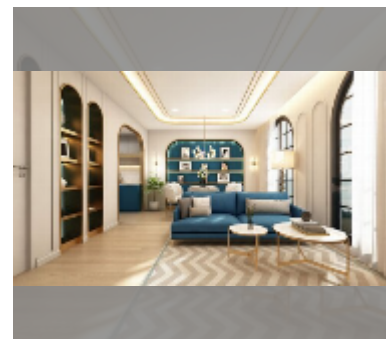

## Condo for sale 1 bedroom 38 m<sup>2</sup> in Above Elements Condominium, Phuket

**฿ 4,940,000**

**UNIT PARAMETERS:**

UID	FS-238635
type	1 bedroom
size	38m <sup>2</sup>
view	mountain view

**PROJECT PARAMETERS:**

district	Nai Yang
buildings	3
floors	7
built in	2025

**FACILITIES:**

**General information:** boutique, shuttle bus, open parking.

**Swimming pool:** swimming pool.

**Chill zone:** chill zone, garden, rooftop chillout.

**Health zone:** gym.

**Other:** lobby, kids playgarden, CCTV, security.

[details](#)