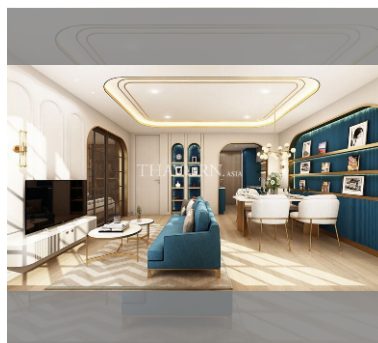

Condo for sale 1 bedroom 38 m² in Above Elements Condominium, Phuket

฿ 4,940,000

UNIT PARAMETERS:

UID	FS-238635
type	1 bedroom
size	38m²
floor	-
view	mountain view

PROJECT PARAMETERS:

district	Nai Yang
buildings	3
floors	7
built in	2025

FACILITIES:

General information: boutique, shuttle bus, open parking.

Swimming pool: swimming pool.

Chill zone: chill zone, garden, rooftop chillout.

Health zone: gym.

Other: lobby, kids playgarden, CCTV, security.