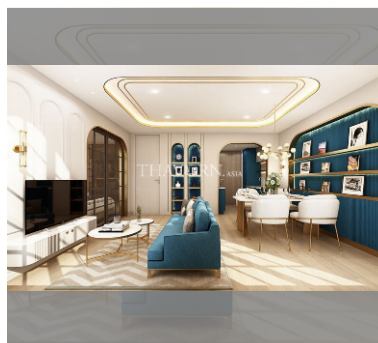

Condo for sale 1 bedroom 38 m² in Above Elements Condominium, Phuket

฿ 4,940,000

UNIT PARAMETERS:

UID	FS-238635
type	1 bedroom
size	38m ²
floor	-
view	mountain view

transfer cost

transfer fee payer

additional cost

PROJECT PARAMETERS:

district	Nai Yang
buildings	3
floors	7
built in	2025

FACILITIES:

General information: boutique, shuttle bus, open parking.

Swimming pool: swimming pool.

Chill zone: chill zone, garden, rooftop chillout.

Health zone: gym.

Other: lobby, kids playgarden, CCTV, security.

details