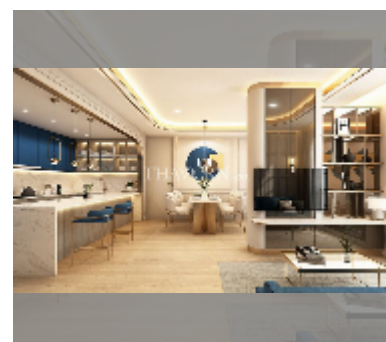

Condo for sale 1 bedroom 38 m² in Above Elements Condominium, Phuket

฿ 4,940,000

UNIT PARAMETERS:

UID	FS-238635
type	1 bedroom
size	38m ²
view	mountain view

PROJECT PARAMETERS:

district	Nai Yang
buildings	3
floors	7
built in	2025

FACILITIES:

General information: boutique, shuttle bus, open parking.

Swimming pool: swimming pool.

Chill zone: chill zone, garden, rooftop chillout.

Health zone: gym.

Other: lobby, kids playgarden, CCTV, security.