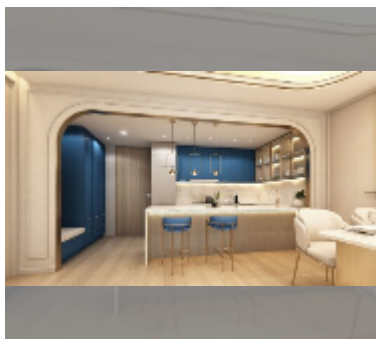

Condo for sale 1 bedroom 38 m² in Above Elements Condominium, Phuket

฿ 4,940,000

UNIT PARAMETERS:

UID	FS-238635
type	1 bedroom
size	38m²
view	mountain view

PROJECT PARAMETERS:

district	Nai Yang
buildings	3
floors	7
built in	2025

FACILITIES:

General information: boutique, shuttle bus, open parking.

Swimming pool: swimming pool.

Chill zone: chill zone, garden, rooftop chillout.

Health zone: gym.

Other: lobby, kids playgarden, CCTV, security.