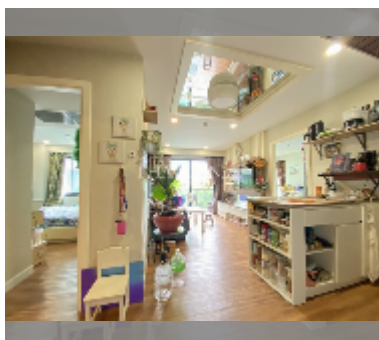

Condo for sale 2 bedroom 62.73 m² in Dusit Grand Park, Pattaya

฿ 4,400,000

UNIT PARAMETERS:

UID	FS-238053
quota	foreign quota
type	2 bedroom
size	62.73m²
floor	4
view	pool view

PROJECT PARAMETERS:

district	Jomtien
buildings	6
floors	8
built in	2015
maintenance	฿ 26,347/year

FACILITIES:

General information: resort, meters to beach: 500, minutes to beach: 10, underground parking, open parking.
Swimming pool: swimming pool, kids pool, water slides, waterfall, jacuzzi.
Chill zone: chill zone, garden.
Health zone: gym, sauna.
Other: lobby, clubhouse, CCTV, security, room service.