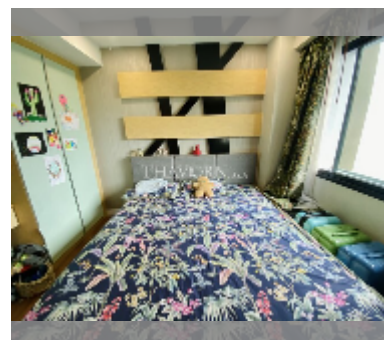

Condo for sale 2 bedroom 62.73 m² in Dusit Grand Park, Pattaya

฿ 4,400,000

UNIT PARAMETERS:

UID	FS-238053
quota	foreign quota
type	2 bedroom
size	62.73m²
floor	4
view	pool view

PROJECT PARAMETERS:

district	Jomtien
buildings	6
floors	8
built in	2015
maintenance	฿ 26,347/year

FACILITIES:

General information: resort, meters to beach: 500, minutes to beach: 10, underground parking, open parking.
Swimming pool: swimming pool, kids pool, water slides, waterfall, jacuzzi.
Chill zone: chill zone, garden.
Health zone: gym, sauna.
Other: lobby, clubhouse, CCTV, security, room service.