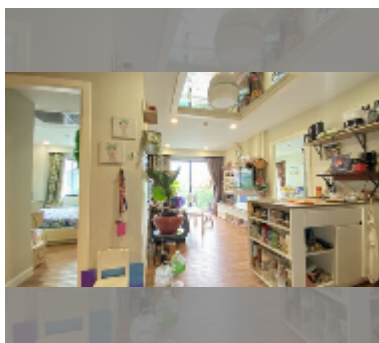

Condo for sale 2 bedroom 62.73 m² in Dusit Grand Park, Pattaya

฿ 4,400,000

UNIT PARAMETERS:

UID	FS-238053
quota	foreign quota
type	2 bedroom
size	62.73m ²
floor	4
view	pool view

PROJECT PARAMETERS:

district	Jomtien
buildings	6
floors	8
built in	2015
maintenance	฿ 26,347/year

Health zone: gym, sauna.

Other: lobby, clubhouse, CCTV, security, room service.

[details](#)