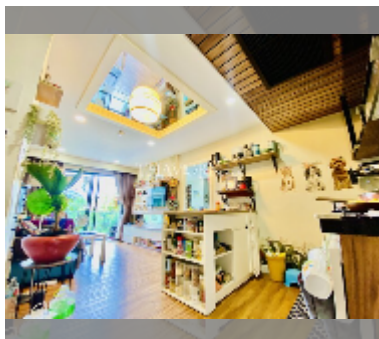

Condo for sale 2 bedroom 62.73 m² in Dusit Grand Park, Pattaya

฿ 4,400,000

UNIT PARAMETERS:

UID	FS-238053
quota	foreign quota
type	2 bedroom
size	62.73m²
floor	4
view	pool view

PROJECT PARAMETERS:

district	Jomtien
buildings	6
floors	8
built in	2015
maintenance	฿ 26,347/year

FACILITIES:

General information: resort, meters to beach: 500, minutes to beach: 10, underground parking, open parking.
Swimming pool: swimming pool, kids pool, water slides, waterfall, jacuzzi.
Chill zone: chill zone, garden.
Health zone: gym, sauna.
Other: lobby, clubhouse, CCTV, security, room service.