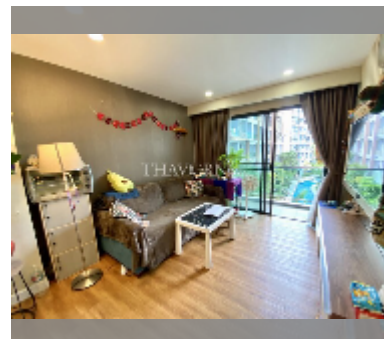

Condo for sale 2 bedroom 62.73 m² in Dusit Grand Park, Pattaya

฿ 4,400,000

UNIT PARAMETERS:

UID	FS-238053
quota	foreign quota
type	2 bedroom
size	62.73m²
floor	4
view	pool view

PROJECT PARAMETERS:

district	Jomtien
buildings	6
floors	8
built in	2015
maintenance	฿ 26,347/year

FACILITIES:

General information: resort, meters to beach: 500, minutes to beach: 10, underground parking, open parking.
Swimming pool: swimming pool, kids pool, water slides, waterfall, jacuzzi.
Chill zone: chill zone, garden.
Health zone: gym, sauna.
Other: lobby, clubhouse, CCTV, security, room service.