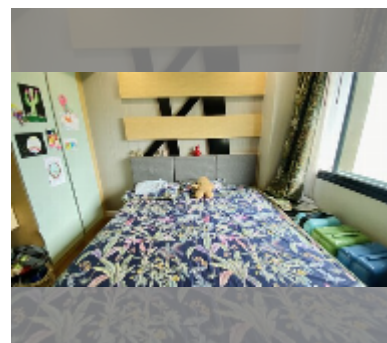

Condo for sale 2 bedroom 62.73 m² in Dusit Grand Park, Pattaya

฿ 4,400,000

UNIT PARAMETERS:

UID	FS-238053
quota	foreign quota
type	2 bedroom
size	62.73m²
floor	4
view	pool view

PROJECT PARAMETERS:

district	Jomtien
buildings	6
floors	8
built in	2015
maintenance	฿ 26,347/year

FACILITIES:

General information: resort, meters to beach: 500, minutes to beach: 10, underground parking, open parking.

Swimming pool: swimming pool, kids pool, water slides, waterfall, jacuzzi.

Chill zone: chill zone, garden.

Health zone: gym, sauna.

Other: lobby, clubhouse, CCTV, security, room service.