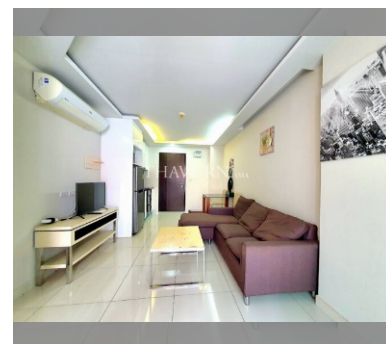

Condo for sale 1 bedroom 40 m² in New Nordic C View Boutique, Pattaya

Introducing this lush 1-bedroom condo for sale, spanning a comfortable 40 m², located on the 6th floor in the prestigious New Nordic C View Boutique. Situated in the alluring city of Pattaya, specifically in the vibrant district of Pratumnak, this condo offers not just a place to live but a lifestyle of comfort and ease. Priced at an attractive 1,850,000, this fully furnished condo is move-in ready. Embracing an inviting and cozy feel with its tasteful decoration and practical layout, it serves as an ideal space for those seeking a dwelling that marries style, comfort, and convenience. The New Nordic C View Boutique condominium is known for its fine architecture, exceptional facilities, and prime location that caters to all your needs...

PROJECT PARAMETERS:

district	Pratumnak
buildings	1
floors	6
built in	2022

FACILITIES:

General information: boutique, underground parking.

Swimming pool: swimming pool, rooftop pool.

Chill zone: garden, rooftop chillout.

Health zone: gym.

Other: lobby, CCTV, security.

details