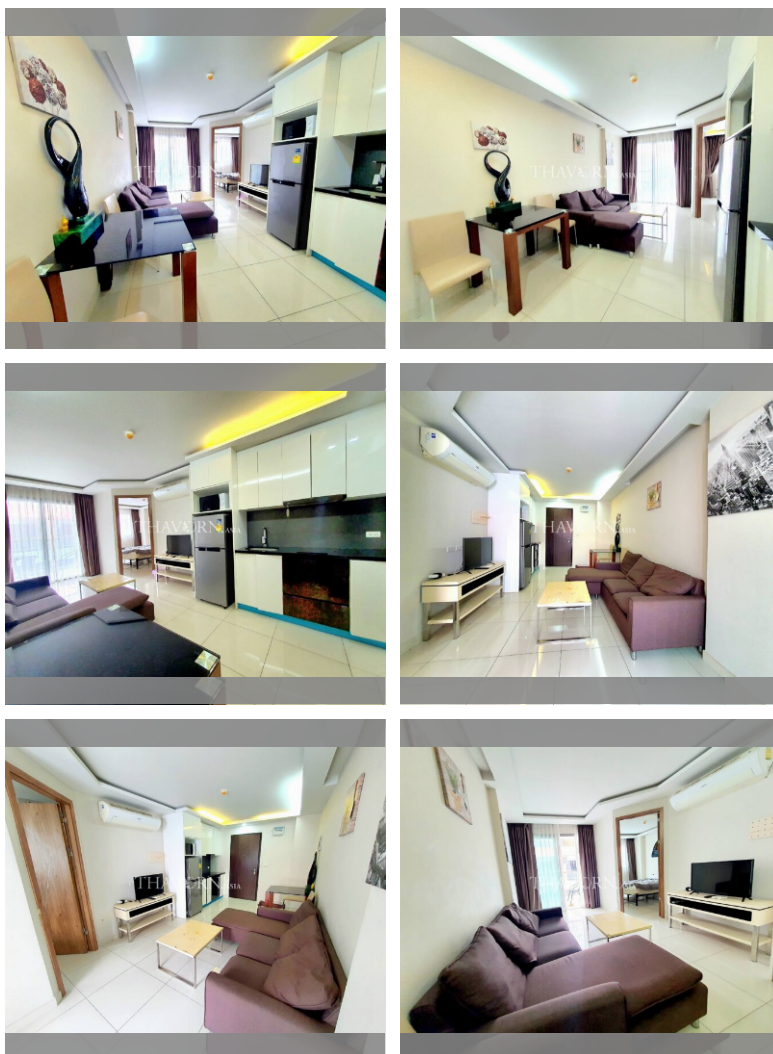

Condo for sale 1 bedroom 40 m² in New Nordic C View Boutique, Pattaya

Introducing this lush 1-bedroom condo for sale, spanning a comfortable 40 m², located on the 6th floor in the prestigious New Nordic C View Boutique. Situated in the alluring city of Pattaya, specifically in the vibrant district of Pratumnak, this condo offers not just a place to live but a lifestyle of comfort and ease. Priced at an attractive 1,850,000, this fully furnished condo is move-in ready. Embracing an inviting and cozy feel with its tasteful decoration and practical layout, it serves as an ideal space for those seeking a dwelling that marries style, comfort, and convenience. The New Nordic C View Boutique condominium is known for its fine architecture, exceptional facilities, and prime location that caters to all your needs...

฿ 1,850,000

UNIT PARAMETERS:

| | |
|--------------------|-------------------|
| UID | FS-238029 |
| quota | foreign quota |
| type | 1 bedroom |
| size | 40m ² |
| floor | 6 |
| view | city view |
| transfer cost | |
| transfer fee payer | Transfer on buyer |
| additional cost | |
| exclusive | on |

PROJECT PARAMETERS:

| | |
|-----------|-----------|
| district | Pratumnak |
| buildings | 1 |
| floors | 6 |
| built in | 2022 |

FACILITIES:

General information: boutique, underground parking.

Swimming pool: swimming pool, rooftop pool.

Chill zone: garden, rooftop chillout.

Health zone: gym.

Other: lobby, CCTV, security.

[details](#)