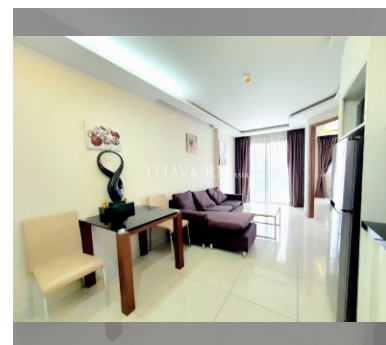

Condo for sale 1 bedroom 40 m² in New Nordic C View Boutique, Pattaya

Introducing this lush 1-bedroom condo for sale, spanning a comfortable 40 m², located on the 6th floor in the prestigious New Nordic C View Boutique. Situated in the alluring city of Pattaya, specifically in the vibrant district of Pratumnak, this condo offers not just a place to live but a lifestyle of comfort and ease. Priced at an attractive 1,850,000, this fully furnished condo is move-in ready. Embracing an inviting and cozy feel with its tasteful decoration and practical layout, it serves as an ideal space for those seeking a dwelling that marries style, comfort, and convenience. The New Nordic C View Boutique condominium is known for its fine architecture, exceptional facilities, and prime location that caters to all your needs...

฿ 1,850,000

UNIT PARAMETERS:

UID	FS-238029
quota	foreign quota
type	1 bedroom
size	40m²
floor	6
view	city view
quality	not chosen
transfer cost	
transfer fee payer	Transfer on buyer
additional cost	
exclusive	on

PROJECT PARAMETERS:

district	Pratumnak
buildings	1
floors	6
built in	2022

FACILITIES:

General information: boutique, underground parking.

Swimming pool: swimming pool, rooftop pool.

Chill zone: garden, rooftop chillout.

Health zone: gym.

Other: lobby, CCTV, security.