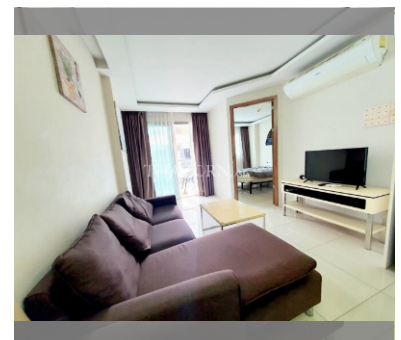

Condo for sale 1 bedroom 40 m² in New Nordic C View Boutique, Pattaya

฿ 1,730,000

UNIT PARAMETERS:

UID	FS-238029
quota	foreign quota
type	1 bedroom
size	40m²
floor	6
view	city view
quality	good
online viewing	on
transfer fee payer	Buyer and seller 50/50
exclusive	on

PROJECT PARAMETERS:

district	Pratumnak
buildings	1
floors	6
built in	2022

FACILITIES:

General information: boutique, underground parking.

Swimming pool: swimming pool, rooftop pool.

Chill zone: garden, rooftop chillout.

Health zone: gym.

Other: lobby, CCTV, security.