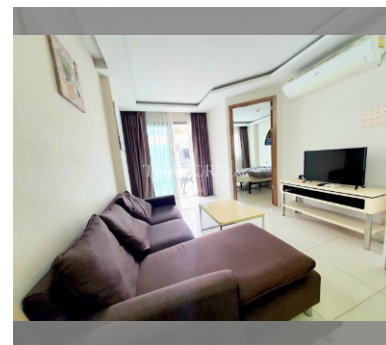

Condo for sale 1 bedroom 40 m² in New Nordic C View Boutique, Pattaya

Introducing this lush 1-bedroom condo for sale, spanning a comfortable 40 m², located on the 6th floor in the prestigious New Nordic C View Boutique. Situated in the alluring city of Pattaya, specifically in the vibrant district of Pratumnak, this condo offers not just a place to live but a lifestyle of comfort and ease. Priced at an attractive 1,850,000, this fully furnished condo is move-in ready. Embracing an inviting and cozy feel with its tasteful decoration and practical layout, it serves as an ideal space for those seeking a dwelling that marries style, comfort, and convenience. The New Nordic C View Boutique condominium is known for its fine architecture, exceptional facilities, and prime location that caters to all your needs...

฿ 1,850,000

UNIT PARAMETERS:

UID	FS-238029
quota	foreign quota
type	1 bedroom
size	40m²
floor	6
view	city view
quality	not chosen
transfer cost	
transfer fee payer	Transfer on buyer
additional cost	
exclusive	on

PROJECT PARAMETERS:

district	Pratumnak
buildings	1
floors	6
built in	2022

FACILITIES:

General information: boutique, underground parking.

Swimming pool: swimming pool, rooftop pool.

Chill zone: garden, rooftop chillout.

Health zone: gym.

Other: lobby, CCTV, security.