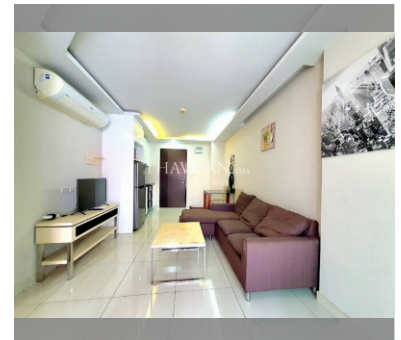

Condo for sale 1 bedroom 40 m² in New Nordic C View Boutique, Pattaya

฿ 1,730,000

UNIT PARAMETERS:

UID	FS-238029
quota	foreign quota
type	1 bedroom
size	40m ²
floor	6
view	city view
quality	good
online viewing	on
transfer fee payer	Buyer and seller 50/50
exclusive	on

PROJECT PARAMETERS:

district	Pratumnak
buildings	1
floors	6
built in	2022

FACILITIES:

General information: boutique, underground parking.

Swimming pool: swimming pool, rooftop pool.

Chill zone: garden, rooftop chillout.

Health zone: gym.

Other: lobby, CCTV, security.

details