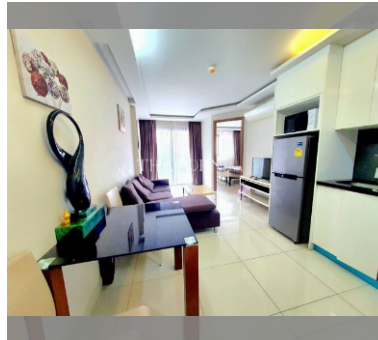

Condo for sale 1 bedroom 40 m² in New Nordic C View Boutique, Pattaya

฿ 1,730,000

UNIT PARAMETERS:

UID	FS-238029
quota	foreign quota
type	1 bedroom
size	40m²
floor	6
view	city view
quality	good
online viewing	on
transfer fee payer	Buyer and seller 50/50
exclusive	on

PROJECT PARAMETERS:

district	Pratumnak
buildings	1
floors	6
built in	2022

FACILITIES:

General information: boutique, underground parking.

Swimming pool: swimming pool, rooftop pool.

Chill zone: garden, rooftop chillout.

Health zone: gym.

Other: lobby, CCTV, security.