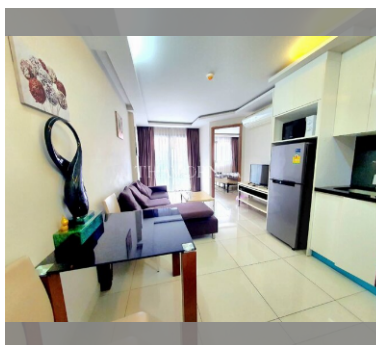

Condo for sale 1 bedroom 40 m² in New Nordic C View Boutique, Pattaya

Introducing this lush 1-bedroom condo for sale, spanning a comfortable 40 m², located on the 6th floor in the prestigious New Nordic C View Boutique. Situated in the alluring city of Pattaya, specifically in the vibrant district of Pratumnak, this condo offers not just a place to live but a lifestyle of comfort and ease. Priced at an attractive 1,850,000, this fully furnished condo is move-in ready. Embracing an inviting and cozy feel with its tasteful decoration and practical layout, it serves as an ideal space for those seeking a dwelling that marries style, comfort, and convenience. The New Nordic C View Boutique condominium is known for its fine architecture, exceptional facilities, and prime location that caters to all your needs...

฿ 1,850,000

UNIT PARAMETERS:

UID	FS-238029
quota	foreign quota
type	1 bedroom
size	40m²
floor	6
view	city view
quality	not chosen
transfer cost	
transfer fee payer	Transfer on buyer
additional cost	
exclusive	on

PROJECT PARAMETERS:

district	Pratumnak
buildings	1
floors	6
built in	2022

FACILITIES:

General information: boutique, underground parking.

Swimming pool: swimming pool, rooftop pool.

Chill zone: garden, rooftop chillout.

Health zone: gym.

Other: lobby, CCTV, security.