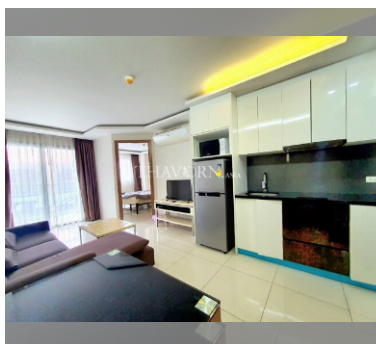

Condo for sale 1 bedroom 40 m² in New Nordic C View Boutique, Pattaya

Introducing this lush 1-bedroom condo for sale, spanning a comfortable 40 m², located on the 6th floor in the prestigious New Nordic C View Boutique. Situated in the alluring city of Pattaya, specifically in the vibrant district of Pratumnak, this condo offers not just a place to live but a lifestyle of comfort and ease. Priced at an attractive 1,850,000, this fully furnished condo is move-in ready. Embracing an inviting and cozy feel with its tasteful decoration and practical layout, it serves as an ideal space for those seeking a dwelling that marries style, comfort, and convenience. The New Nordic C View Boutique condominium is known for its fine architecture, exceptional facilities, and prime location that caters to all your needs...

฿ 1,850,000

UNIT PARAMETERS:

UID	FS-238029
quota	foreign quota
type	1 bedroom
size	40m²
floor	6
view	city view
quality	not chosen
transfer cost	
transfer fee payer	Transfer on buyer
additional cost	
exclusive	on

PROJECT PARAMETERS:

district	Pratumnak
buildings	1
floors	6
built in	2022

FACILITIES:

General information: boutique, underground parking.

Swimming pool: swimming pool, rooftop pool.

Chill zone: garden, rooftop chillout.

Health zone: gym.

Other: lobby, CCTV, security.