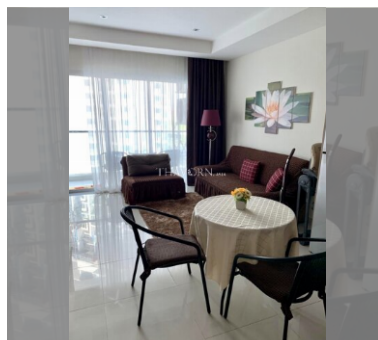

Condo for sale 1 bedroom 44 m² in Nam Talay Condominium, Pattaya

฿ 2,900,000

UNIT PARAMETERS:

UID	FS-237704
quota	foreign quota
type	1 bedroom
size	44m²
floor	7
view	pool view
quality	not chosen
transfer fee payer	50/50

PROJECT PARAMETERS:

district	Na Jomtien
buildings	1
floors	13
built in	2014

FACILITIES:

General information: resort, meters to beach: 50, minutes to beach: 2, open parking.

Swimming pool: swimming pool, kids pool, jacuzzi.

Chill zone: garden, rooftop chillout.

Health zone: gym, massage.

Other: reception, lobby, CCTV, security, minimart, laundry, room service.