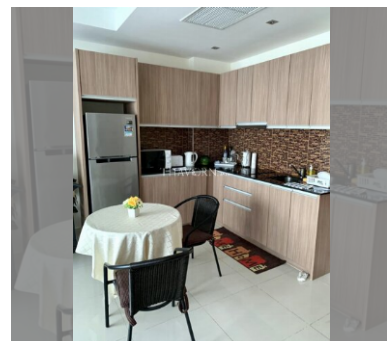

Condo for sale 1 bedroom 44 m² in Nam Talay Condominium, Pattaya

฿ 2,900,000

UNIT PARAMETERS:

UID	FS-237704
quota	foreign quota
type	1 bedroom
size	44m²
floor	7
view	pool view
transfer cost	
transfer fee payer	50/50
additional cost	

PROJECT PARAMETERS:

district	Na Jomtien
buildings	1
floors	13
built in	2014

FACILITIES:

General information: resort, meters to beach: 50, minutes to beach: 2, open parking.

Swimming pool: swimming pool, kids pool, jacuzzi.

Chill zone: garden, rooftop chillout.

Health zone: gym, massage.

Other: reception, lobby, CCTV, security, minimart, laundry, room service.