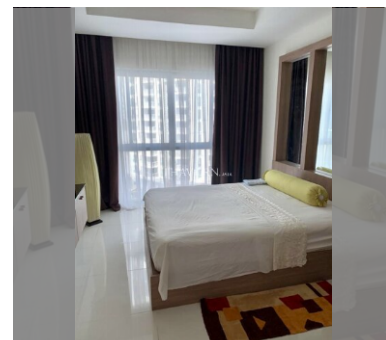

Condo for sale 1 bedroom 44 m² in Nam Talay Condominium, Pattaya

฿ 2,900,000

UNIT PARAMETERS:

UID	FS-237704
quota	foreign quota
type	1 bedroom
size	44m ²
floor	7
view	pool view
transfer fee payer	50/50

PROJECT PARAMETERS:

district	Na Jomtien
buildings	1
floors	13
built in	2014

FACILITIES:

General information: resort, meters to beach: 50, minutes to beach: 2, open parking.

Swimming pool: swimming pool, kids pool, jacuzzi.

Chill zone: garden, rooftop chillout.

Health zone: gym, massage.

Other: reception, lobby, CCTV, security, minimart, laundry, room service.

details