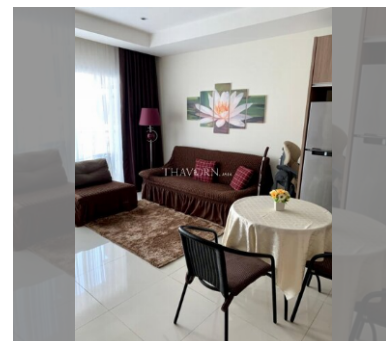

Condo for sale 1 bedroom 44 m² in Nam Talay Condominium, Pattaya

฿ 2,900,000

UNIT PARAMETERS:

UID	FS-237704
quota	foreign quota
type	1 bedroom
size	44m ²
floor	7
view	pool view
transfer fee payer	50/50

PROJECT PARAMETERS:

Health zone: gym, massage.

Other: reception, lobby, CCTV, security, minimart, laundry, room service.

details