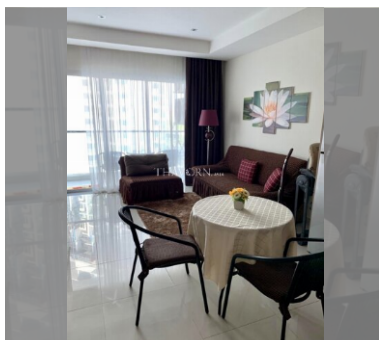

Condo for sale 1 bedroom 44 m² in Nam Talay Condominium, Pattaya

฿ 2,900,000

UNIT PARAMETERS:

UID	FS-237704
quota	foreign quota
type	1 bedroom
size	44m²
floor	7
view	pool view
transfer cost	
transfer fee payer	50/50
additional cost	

PROJECT PARAMETERS:

district	Na Jomtien
buildings	1
floors	13
built in	2014

FACILITIES:

General information: resort, meters to beach: 50, minutes to beach: 2, open parking.

Swimming pool: swimming pool, kids pool, jacuzzi.

Chill zone: garden, rooftop chillout.

Health zone: gym, massage.

Other: reception, lobby, CCTV, security, minimart, laundry, room service.