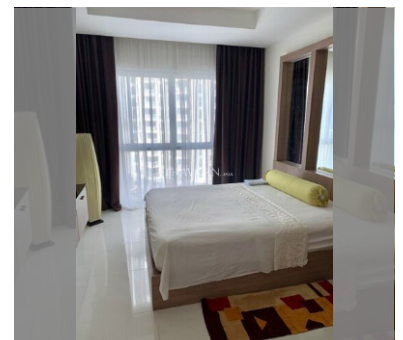

Condo for sale 1 bedroom 44 m² in Nam Talay Condominium, Pattaya

฿ 2,900,000

UNIT PARAMETERS:

UID	FS-237704
quota	foreign quota
type	1 bedroom
size	44m²
floor	7
view	pool view
quality	not chosen
transfer fee payer	50/50

PROJECT PARAMETERS:

district	Na Jomtien
buildings	1
floors	13
built in	2014

FACILITIES:

General information: resort, meters to beach: 50, minutes to beach: 2, open parking.

Swimming pool: swimming pool, kids pool, jacuzzi.

Chill zone: garden, rooftop chillout.

Health zone: gym, massage.

Other: reception, lobby, CCTV, security, minimart, laundry, room service.