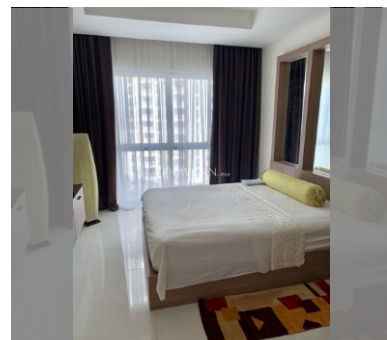

Condo for sale 1 bedroom 44 m² in Nam Talay Condominium, Pattaya

฿ 2,900,000

UNIT PARAMETERS:

UID	FS-237704
quota	foreign quota
type	1 bedroom
size	44m²
floor	7
view	pool view
transfer cost	
transfer fee payer	50/50
additional cost	

PROJECT PARAMETERS:

district	Na Jomtien
buildings	1
floors	13
built in	2014

FACILITIES:

General information: resort, meters to beach: 50, minutes to beach: 2, open parking.

Swimming pool: swimming pool, kids pool, jacuzzi.

Chill zone: garden, rooftop chillout.

Health zone: gym, massage.

Other: reception, lobby, CCTV, security, minimart, laundry, room service.