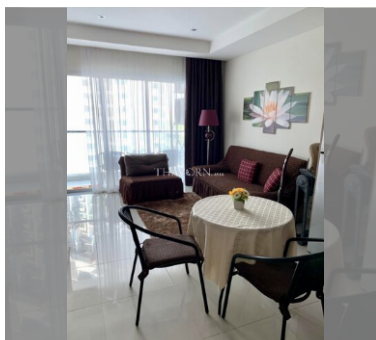

Condo for sale 1 bedroom 44 m² in Nam Talay Condominium, Pattaya

฿ 2,900,000

UNIT PARAMETERS:

UID	FS-237704
quota	foreign quota
type	1 bedroom
size	44m ²
floor	7
view	pool view
transfer fee payer	50/50

PROJECT PARAMETERS:

district	Na Jomtien
buildings	1
floors	13
built in	2014

FACILITIES:

General information: resort, meters to beach: 50, minutes to beach: 2, open parking.

Swimming pool: swimming pool, kids pool, jacuzzi.

Chill zone: garden, rooftop chillout.

Health zone: gym, massage.

Other: reception, lobby, CCTV, security, minimart, laundry, room service.

details