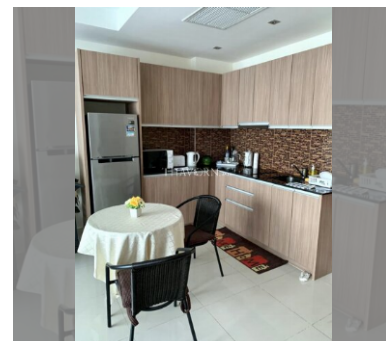

Condo for sale 1 bedroom 44 m² in Nam Talay Condominium, Pattaya

฿ 2,900,000

UNIT PARAMETERS:

UID	FS-237704
quota	foreign quota
type	1 bedroom
size	44m²
floor	7
view	pool view
transfer fee payer	50/50

PROJECT PARAMETERS:

district	Na Jomtien
buildings	1
floors	13
built in	2014

FACILITIES:

General information: resort, meters to beach: 50, minutes to beach: 2, open parking.

Swimming pool: swimming pool, kids pool, jacuzzi.

Chill zone: garden, rooftop chillout.

Health zone: gym, massage.

Other: reception, lobby, CCTV, security, minimart, laundry, room service.