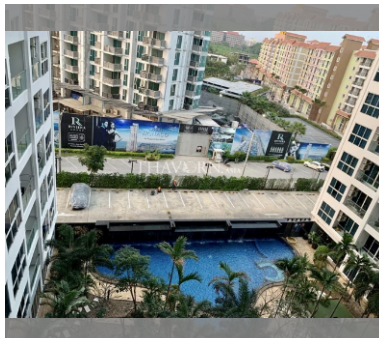

Condo for sale 1 bedroom 44 m² in Nam Talay Condominium, Pattaya

฿ 2,900,000

UNIT PARAMETERS:

UID	FS-237704
quota	foreign quota
type	1 bedroom
size	44m²
floor	7
view	pool view
transfer cost	
transfer fee payer	50/50
additional cost	

PROJECT PARAMETERS:

district	Na Jomtien
buildings	1
floors	13
built in	2014

FACILITIES:

General information: resort, meters to beach: 50, minutes to beach: 2, open parking.

Swimming pool: swimming pool, kids pool, jacuzzi.

Chill zone: garden, rooftop chillout.

Health zone: gym, massage.

Other: reception, lobby, CCTV, security, minimart, laundry, room service.