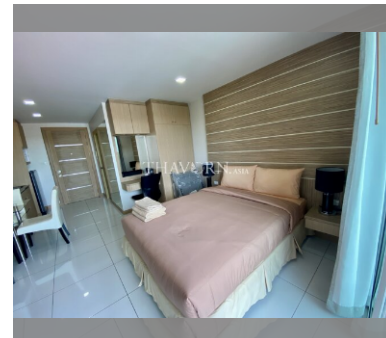

Condo for sale studio 31 m² in Whale Marina Condo, Pattaya

฿ 2,949,000

UNIT PARAMETERS:

UID	FS-237546
quota	foreign quota
type	studio
size	31m²
floor	3
view	city view
transfer cost	
transfer fee payer	On the buyer
additional cost	

PROJECT PARAMETERS:

district	Na Jomtien
buildings	3
floors	8
built in	2019
maintenance	฿ 16,740/year

FACILITIES:

General information: lowrise, meters to beach: 500, open parking, covered parking.

Swimming pool: swimming pool.

Chill zone: garden, barbeque areas.

Health zone: gym, sauna.

Other: CCTV, security.