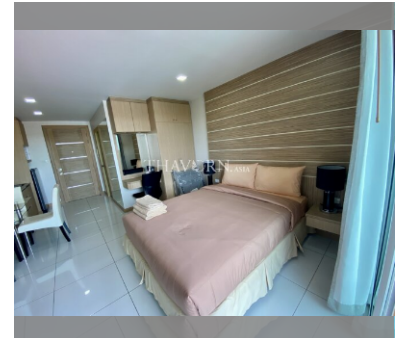

Condo for sale studio 31 m² in Whale Marina Condo, Pattaya

฿ 2,949,000

UNIT PARAMETERS:

UID	FS-237546
quota	foreign quota
type	studio
size	31m²
floor	3
view	city view
transfer fee payer	On the buyer

PROJECT PARAMETERS:

district	Na Jomtien
buildings	3
floors	8
built in	2019
maintenance	฿ 16,740/year

FACILITIES:

General information: lowrise, meters to beach: 500, open parking, covered parking.

Swimming pool: swimming pool.

Chill zone: garden, barbeque areas.

Health zone: gym, sauna.

Other: CCTV, security.