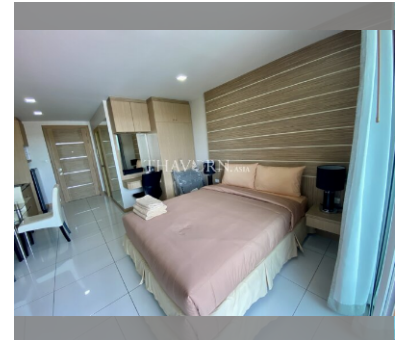

Condo for sale studio 31 m² in Whale Marina Condo, Pattaya

฿ 2,949,000

UNIT PARAMETERS:

UID	FS-237546
quota	foreign quota
type	studio
size	31m²
floor	3
view	city view
quality	not chosen
transfer fee payer	On the buyer

PROJECT PARAMETERS:

district	Na Jomtien
buildings	3
floors	8
built in	2019
maintenance	฿ 16,740/year

FACILITIES:

General information: lowrise, meters to beach: 500, open parking, covered parking.

Swimming pool: swimming pool.

Chill zone: garden, barbeque areas.

Health zone: gym, sauna.

Other: CCTV, security.