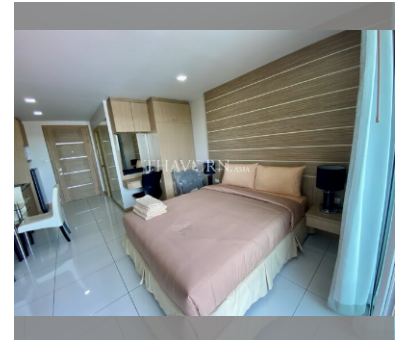

Condo for sale studio 31 m² in Whale Marina Condo, Pattaya

฿ 2,949,000

UNIT PARAMETERS:

UID	FS-237546
quota	foreign quota
type	studio
size	31m²
floor	3
view	city view
quality	not chosen
transfer fee payer	On the buyer

PROJECT PARAMETERS:

district	Na Jomtien
buildings	3
floors	8
built in	2019
maintenance	฿ 16,740/year

FACILITIES:

General information: lowrise, meters to beach: 500, open parking, covered parking.

Swimming pool: swimming pool.

Chill zone: garden, barbeque areas.

Health zone: gym, sauna.

Other: CCTV, security.