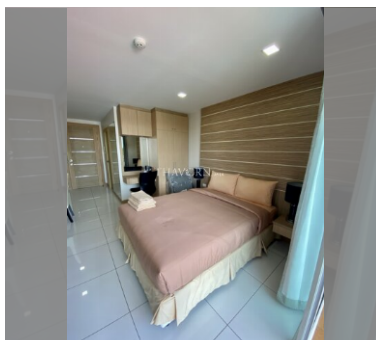

Condo for sale studio 31 m² in Whale Marina Condo, Pattaya

฿ 2,949,000

UNIT PARAMETERS:

UID	FS-237546
quota	foreign quota
type	studio
size	31m²
floor	3
view	city view
transfer cost	
transfer fee payer	On the buyer
additional cost	

PROJECT PARAMETERS:

district	Na Jomtien
buildings	3
floors	8
built in	2019
maintenance	฿ 16,740/year

FACILITIES:

General information: lowrise, meters to beach: 500, open parking, covered parking.

Swimming pool: swimming pool.

Chill zone: garden, barbeque areas.

Health zone: gym, sauna.

Other: CCTV, security.