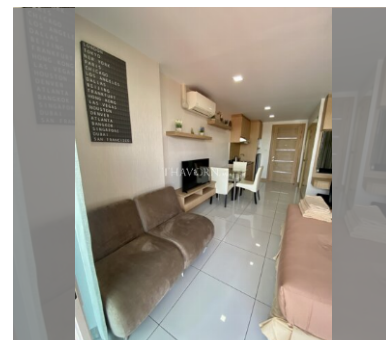

Condo for sale studio 31 m² in Whale Marina Condo, Pattaya

฿ 2,949,000

UNIT PARAMETERS:

UID	FS-237546
quota	foreign quota
type	studio
size	31m²
floor	3
view	city view
transfer cost	
transfer fee payer	On the buyer
additional cost	

PROJECT PARAMETERS:

district	Na Jomtien
buildings	3
floors	8
built in	2019
maintenance	฿ 16,740/year

FACILITIES:

General information: lowrise, meters to beach: 500, open parking, covered parking.

Swimming pool: swimming pool.

Chill zone: garden, barbeque areas.

Health zone: gym, sauna.

Other: CCTV, security.