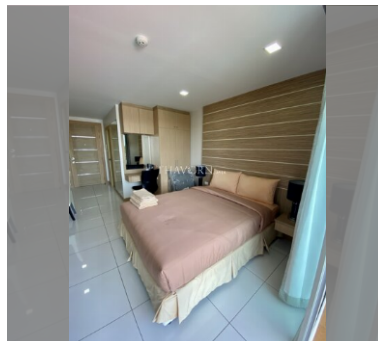

Condo for sale studio 31 m² in Whale Marina Condo, Pattaya

฿ 2,949,000

UNIT PARAMETERS:

UID	FS-237546
quota	foreign quota
type	studio
size	31m²
floor	3
view	city view
transfer fee payer	On the buyer

PROJECT PARAMETERS:

district	Na Jomtien
buildings	3
floors	8
built in	2019
maintenance	฿ 16,740/year

FACILITIES:

General information: lowrise, meters to beach: 500, open parking, covered parking.

Swimming pool: swimming pool.

Chill zone: garden, barbeque areas.

Health zone: gym, sauna.

Other: CCTV, security.