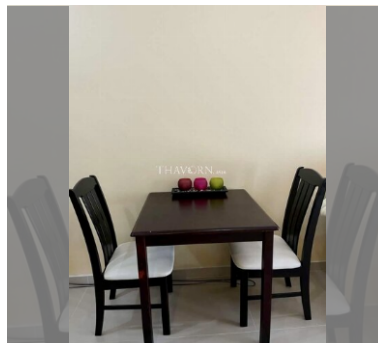

Condo for sale 1 bedroom 54 m² in Beach and Mountain Condo, Pattaya

฿ 1,450,000

UNIT PARAMETERS:

UID	FS-237539
quota	foreign quota
type	1 bedroom
size	54m²
floor	2
view	city view
transfer cost	
transfer fee payer	50/50
additional cost	

PROJECT PARAMETERS:

district	Jomtien
buildings	1
floors	5
built in	2008

FACILITIES:

General information: lowrise, covered parking.

Swimming pool: swimming pool.

Chill zone: garden.

Other: CCTV, security.