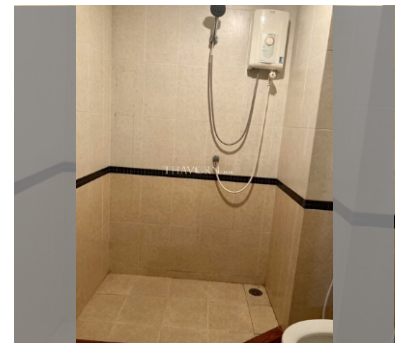

Condo for sale 1 bedroom 54 m² in Beach and Mountain Condo, Pattaya

฿ 1,450,000

UNIT PARAMETERS:

UID	FS-237539
quota	foreign quota
type	1 bedroom
size	54m ²
floor	2
view	city view
transfer cost	
transfer fee payer	50/50
additional cost	

PROJECT PARAMETERS:

district	Jomtien
buildings	1
floors	5
built in	2008

FACILITIES:

General information: lowrise, covered parking.

Swimming pool: swimming pool.

Chill zone: garden.

Other: CCTV, security.

details