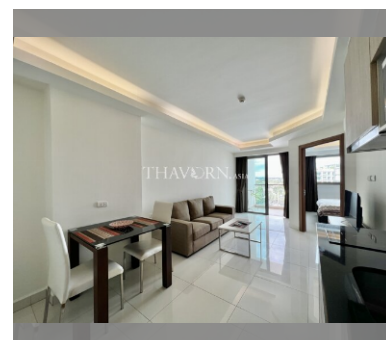

Condo for sale 1 bedroom 37 m² in Laguna Beach Resort 2, Pattaya

฿ 1,990,000

UNIT PARAMETERS:

UID	FS-237500
quota	foreign quota
type	1 bedroom
size	37m²
floor	6
view	city view
transfer fee payer	50/50

PROJECT PARAMETERS:

district	Jomtien
buildings	4
floors	8
built in	2016

FACILITIES:

General information: resort, meters to beach: 700, minutes to beach: 10, underground parking.

Swimming pool: swimming pool, kids pool, water slides, waterfall, jacuzzi, pool bar .

Chill zone: chill zone, garden.

Health zone: gym, sauna, massage.

Other: reception, lobby, clubhouse, kids playgarden, CCTV, security, minimart, laundry.