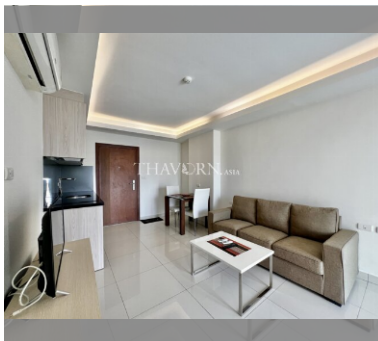

Condo for sale 1 bedroom 37 m² in Laguna Beach Resort 2, Pattaya

฿ 1,990,000

UNIT PARAMETERS:

UID	FS-237500
quota	foreign quota
type	1 bedroom
size	37m²
floor	6
view	city view
transfer cost	
transfer fee payer	50/50
additional cost	

PROJECT PARAMETERS:

district	Jomtien
buildings	4
floors	8
built in	2016

FACILITIES:

General information: resort, meters to beach: 700, minutes to beach: 10, underground parking.

Swimming pool: swimming pool, kids pool, water slides, waterfall, jacuzzi, pool bar .

Chill zone: chill zone, garden.

Health zone: gym, sauna, massage.

Other: reception, lobby, clubhouse, kids playgarden, CCTV, security, minimart, laundry.