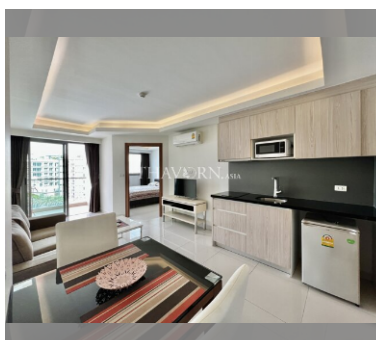

Condo for sale 1 bedroom 37 m² in Laguna Beach Resort 2, Pattaya

฿ 1,990,000

UNIT PARAMETERS:

UID	FS-237500
quota	foreign quota
type	1 bedroom
size	37m²
floor	6
view	city view
transfer fee payer	50/50

PROJECT PARAMETERS:

district	Jomtien
buildings	4
floors	8
built in	2016

FACILITIES:

General information: resort, meters to beach: 700, minutes to beach: 10, underground parking.

Swimming pool: swimming pool, kids pool, water slides, waterfall, jacuzzi, pool bar .

Chill zone: chill zone, garden.

Health zone: gym, sauna, massage.

Other: reception, lobby, clubhouse, kids playgarden, CCTV, security, minimart, laundry.