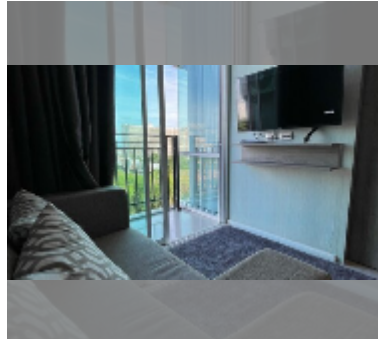

Condo for sale 1 bedroom 25 m² in The Grand Jomtien, Pattaya

฿ 1,750,000

UNIT PARAMETERS:

UID	FS-237497
quota	thai quota
type	1 bedroom
size	25m²
floor	7
view	partial sea view

PROJECT PARAMETERS:

district	Jomtien
buildings	2
floors	30
built in	2015
maintenance	฿ 6,000/year

FACILITIES:

General information: highrise, shuttle bus, covered parking.

Swimming pool: swimming pool.

Chill zone: garden.

Health zone: gym, sauna.

Other: reception, CCTV, security.