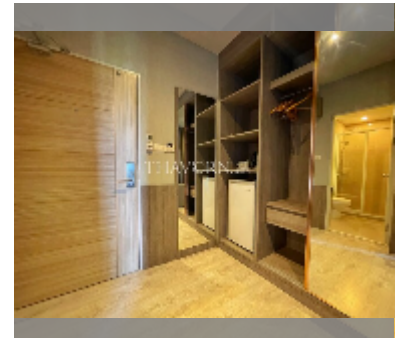

## Condo for sale 1 bedroom 25 m<sup>2</sup> in The Grand Jomtien, Pattaya

**฿ 1,750,000**

**UNIT PARAMETERS:**

UID	FS-237497
quota	thai quota
type	1 bedroom
size	25m <sup>2</sup>
floor	7
view	partial sea view

Chill zone: garden.

Health zone: gym, sauna.

Other: reception, CCTV, security.

[details](#)