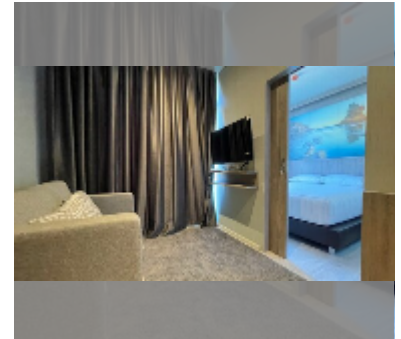

Condo for sale 1 bedroom 25 m² in The Grand Jomtien, Pattaya

฿ 1,750,000

UNIT PARAMETERS:

UID	FS-237497
quota	thai quota
type	1 bedroom
size	25m²
floor	7
view	partial sea view

PROJECT PARAMETERS:

district	Jomtien
buildings	2
floors	30
built in	2015
maintenance	฿ 6,000/year

FACILITIES:

General information: highrise, shuttle bus, covered parking.

Swimming pool: swimming pool.

Chill zone: garden.

Health zone: gym, sauna.

Other: reception, CCTV, security.