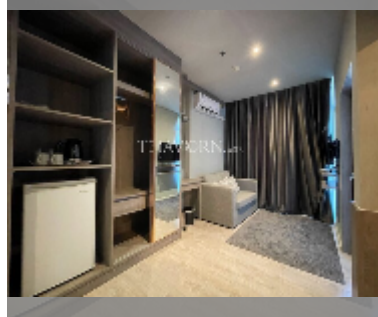

Condo for sale 1 bedroom 25 m² in The Grand Jomtien, Pattaya

฿ 1,750,000

UNIT PARAMETERS:

UID	FS-237497
quota	thai quota
type	1 bedroom
size	25m²
floor	7
view	partial sea view

PROJECT PARAMETERS:

district	Jomtien
buildings	2
floors	30
built in	2015
maintenance	฿ 6,000/year

FACILITIES:

General information: highrise, shuttle bus, covered parking.

Swimming pool: swimming pool.

Chill zone: garden.

Health zone: gym, sauna.

Other: reception, CCTV, security.