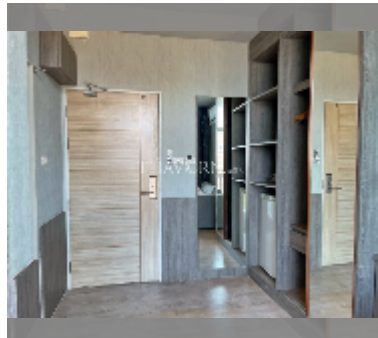

## Condo for sale 1 bedroom 25 m<sup>2</sup> in The Grand Jomtien, Pattaya

**฿ 1,750,000**

**UNIT PARAMETERS:**

UID	FS-237497
quota	thai quota
type	1 bedroom
size	25m <sup>2</sup>
floor	7
view	partial sea view

Chill zone: garden.

Health zone: gym, sauna.

Other: reception, CCTV, security.

[details](#)