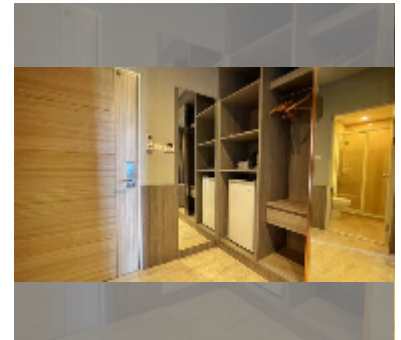

Condo for sale 1 bedroom 25 m² in The Grand Jomtien, Pattaya

฿ 1,750,000

UNIT PARAMETERS:

UID	FS-237497
quota	thai quota
type	1 bedroom
size	25m ²
floor	7
view	partial sea view

PROJECT PARAMETERS:

district	Jomtien
buildings	2
floors	30
built in	2015
maintenance	฿ 6,000/year

FACILITIES:

General information: highrise, shuttle bus, covered parking.

Swimming pool: swimming pool.

Chill zone: garden.

Health zone: gym, sauna.

Other: reception, CCTV, security.

details