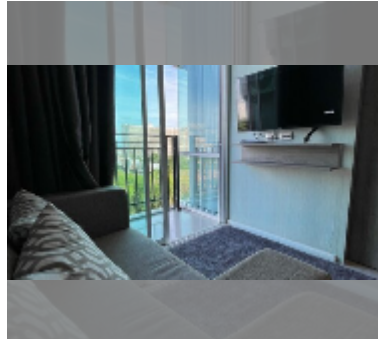

Condo for sale 1 bedroom 25 m² in The Grand Jomtien, Pattaya

฿ 1,750,000

UNIT PARAMETERS:

UID	FS-237497
quota	thai quota
type	1 bedroom
size	25m ²
floor	7
view	partial sea view

PROJECT PARAMETERS:

district	Jomtien
buildings	2
floors	30
built in	2015
maintenance	฿ 6,000/year

FACILITIES:

General information: highrise, shuttle bus, covered parking.

Swimming pool: swimming pool.

Chill zone: garden.

Health zone: gym, sauna.

Other: reception, CCTV, security.

details