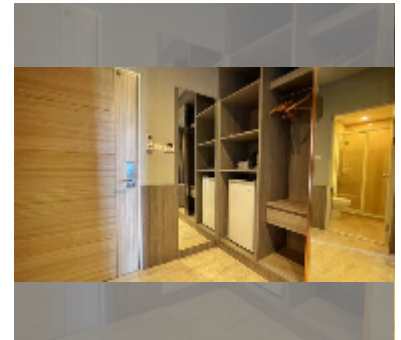

Condo for sale 1 bedroom 25 m² in The Grand Jomtien, Pattaya

฿ 1,750,000

UNIT PARAMETERS:

UID	FS-237497
quota	thai quota
type	1 bedroom
size	25m²
floor	7
view	partial sea view

PROJECT PARAMETERS:

district	Jomtien
buildings	2
floors	30
built in	2015
maintenance	฿ 6,000/year

FACILITIES:

General information: highrise, shuttle bus, covered parking.

Swimming pool: swimming pool.

Chill zone: garden.

Health zone: gym, sauna.

Other: reception, CCTV, security.