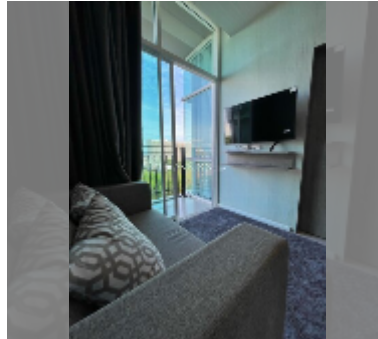

## Condo for sale 1 bedroom 25 m<sup>2</sup> in The Grand Jomtien, Pattaya

**฿ 1,750,000**

**UNIT PARAMETERS:**

UID	FS-237497
quota	thai quota
type	1 bedroom
size	25m <sup>2</sup>
floor	7
view	partial sea view

Chill zone: garden.

Health zone: gym, sauna.

Other: reception, CCTV, security.

[details](#)