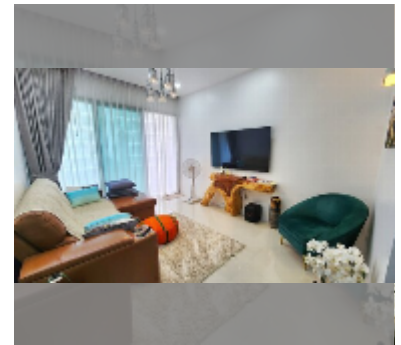

Condo for sale 1 bedroom 67 m² in The Sanctuary, Pattaya

฿ 5,800,000

UNIT PARAMETERS:

UID	FS-237324
quota	foreign quota
type	1 bedroom
size	67m ²
floor	4
view	pool view

PROJECT PARAMETERS:

district	Wongamat
buildings	5
floors	8
built in	2009
maintenance	฿ 28,140/year

FACILITIES:

General information: boutique, underground parking.

Swimming pool: swimming pool.

Chill zone: chill zone, garden.

Health zone: gym, sauna.

Other: lobby, kids playgarden, CCTV, security, minimart.