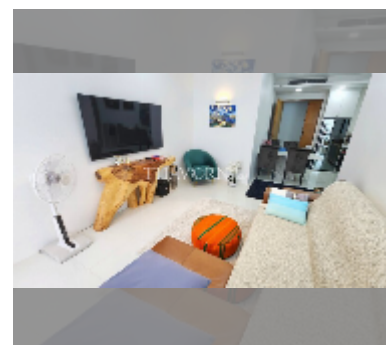

Condo for sale 1 bedroom 67 m² in The Sanctuary, Pattaya

฿ 5,800,000

UNIT PARAMETERS:

UID	FS-237324
quota	foreign quota
type	1 bedroom
size	67m²
floor	4
view	pool view

PROJECT PARAMETERS:

district	Wongamat
buildings	5
floors	8
built in	2009
maintenance	฿ 28,140/year

FACILITIES:

General information: boutique, underground parking.

Swimming pool: swimming pool.

Chill zone: chill zone, garden.

Health zone: gym, sauna.

Other: lobby, kids playgarden, CCTV, security, minimart.