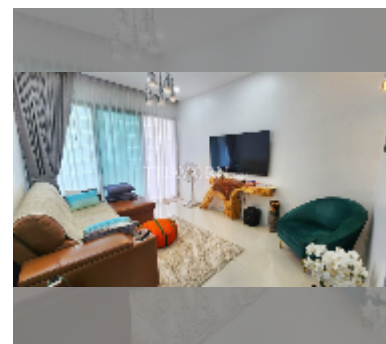

Condo for sale 1 bedroom 67 m² in The Sanctuary, Pattaya

฿ 5,800,000

UNIT PARAMETERS:

UID	FS-237324
quota	foreign quota
type	1 bedroom
size	67m²
floor	4
view	pool view

PROJECT PARAMETERS:

district	Wongamat
buildings	5
floors	8
built in	2009
maintenance	฿ 28,140/year

FACILITIES:

General information: boutique, underground parking.

Swimming pool: swimming pool.

Chill zone: chill zone, garden.

Health zone: gym, sauna.

Other: lobby, kids playgarden, CCTV, security, minimart.