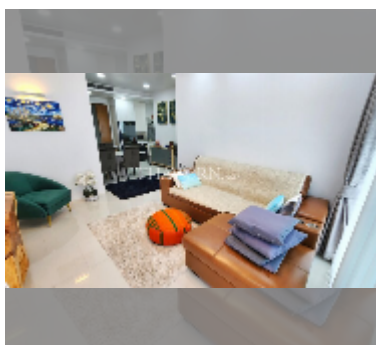

Condo for sale 1 bedroom 67 m² in The Sanctuary, Pattaya

฿ 5,800,000

UNIT PARAMETERS:

UID	FS-237324
quota	foreign quota
type	1 bedroom
size	67m²
floor	4
view	pool view

PROJECT PARAMETERS:

district	Wongamat
buildings	5
floors	8
built in	2009
maintenance	฿ 28,140/year

FACILITIES:

General information: boutique, underground parking.

Swimming pool: swimming pool.

Chill zone: chill zone, garden.

Health zone: gym, sauna.

Other: lobby, kids playgarden, CCTV, security, minimart.