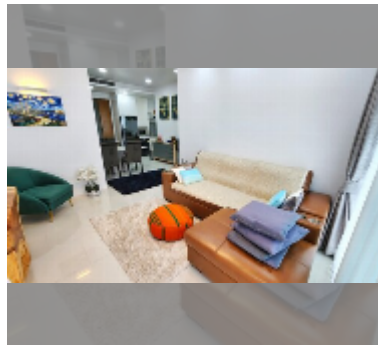

Condo for sale 1 bedroom 67 m² in The Sanctuary, Pattaya

฿ 5,800,000

UNIT PARAMETERS:

UID	FS-237324
quota	foreign quota
type	1 bedroom
size	67m ²
floor	4
view	pool view

PROJECT PARAMETERS:

district	Wongamat
buildings	5
floors	8
built in	2009
maintenance	฿ 28,140/year

FACILITIES:

General information: boutique, underground parking.

Swimming pool: swimming pool.

Chill zone: chill zone, garden.

Health zone: gym, sauna.

Other: lobby, kids playgarden, CCTV, security, minimart.